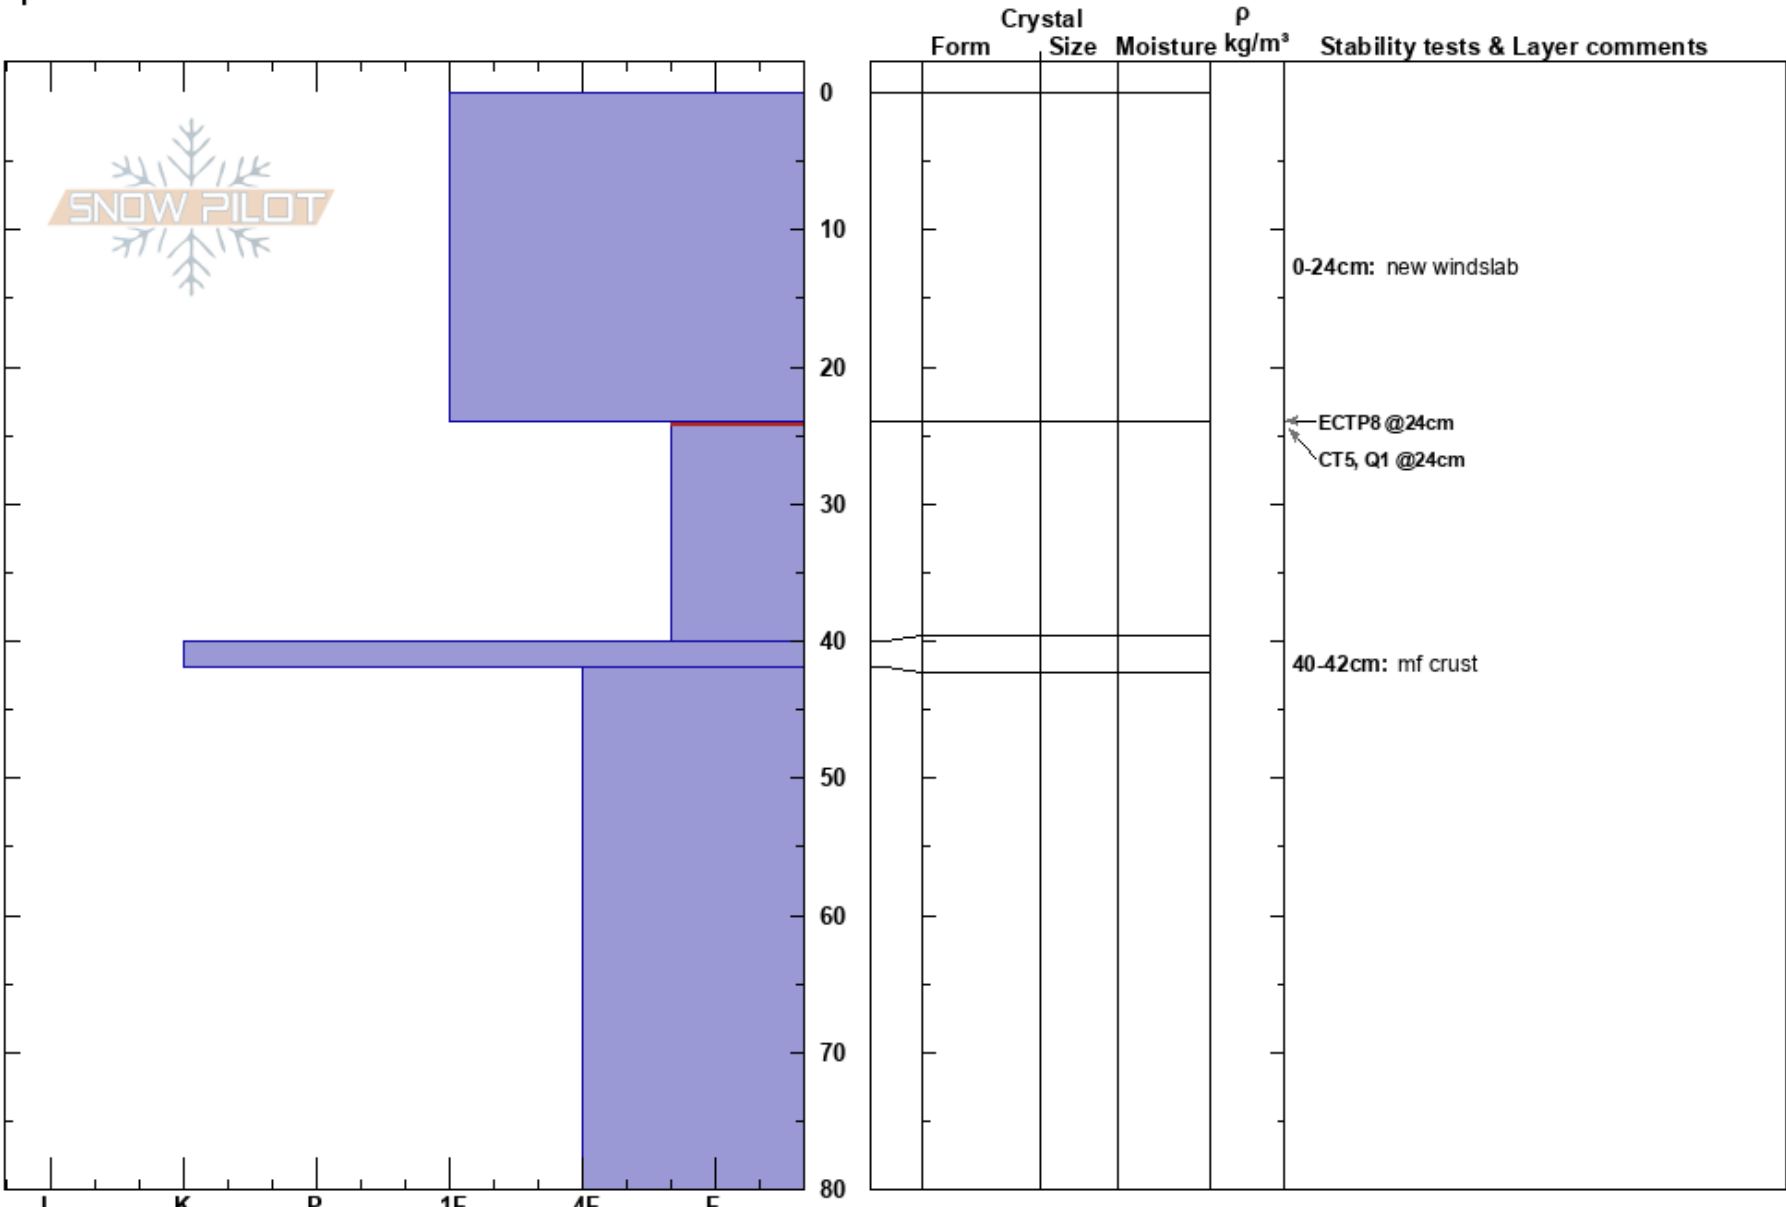

Aspendell Meadow  
 Eastern Sierra Nevada  
 CA  
**Elevation:** 8800 ft  
**Aspect:** NE  
**Specifics:**

Scott Weaver  
 03/06/2017 - 12:00pm  
**Co-ord:** 37.23638N, -118.60640W  
**Slope Angle:** 30°  
**Wind Loading:** yes

**Stability:**  
**Air Temperature:**  
**Sky Cover:** CLR  
**Precipitation:** NO  
**Wind:** SW Moderate

**PF:** 53  
**Layer Notes:**  
 0-24cm: new windslab  
 24-40cm: Problematic layer  
 40-42cm: mf crust

**Notes:** winds increasing. snow transport at all elevations