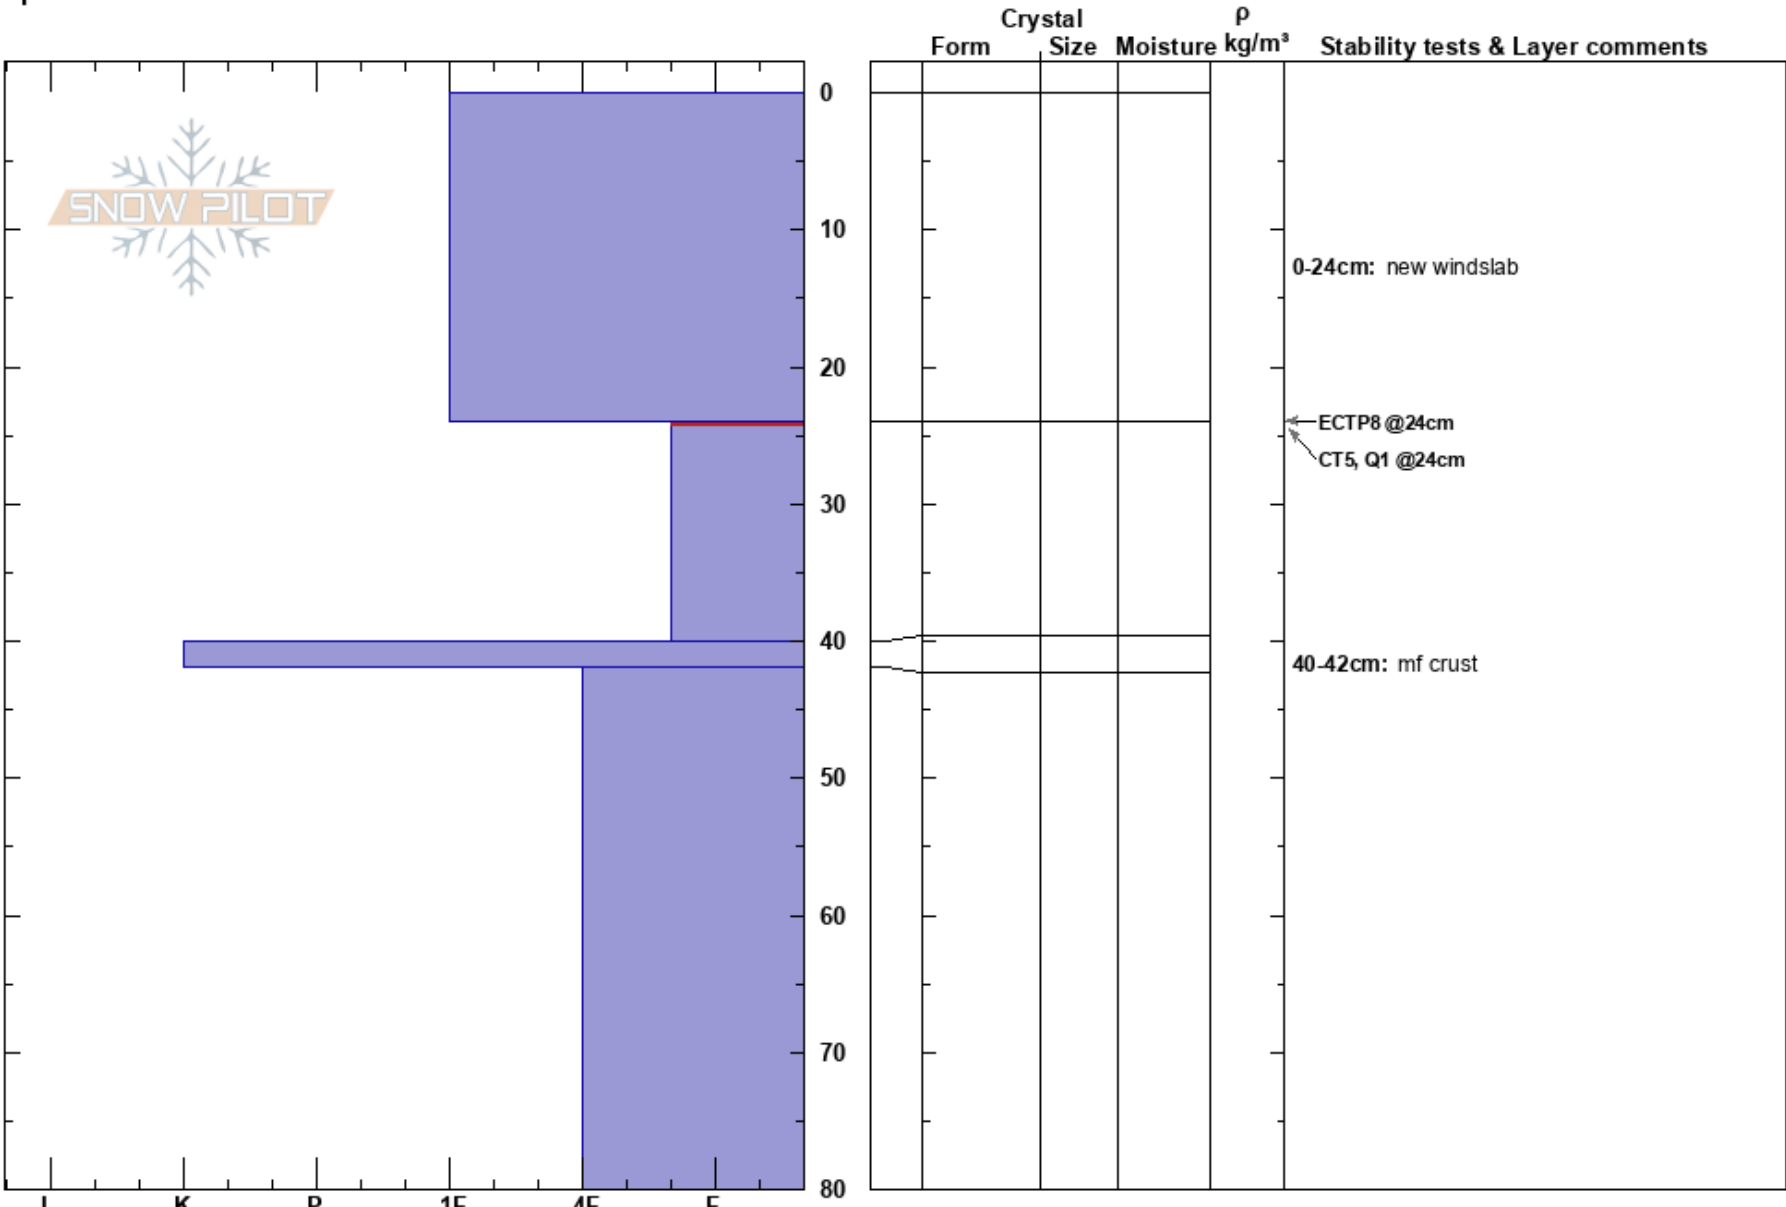

Aspendell Meadow
 Eastern Sierra Nevada
 CA
Elevation: 8800 ft
Aspect: NE
Specifics:

Scott Weaver
 03/06/2017 - 12:00pm
Co-ord: 37.23638N, -118.60640W
Slope Angle: 30°
Wind Loading: yes

Stability:
Air Temperature:
Sky Cover: CLR
Precipitation: NO
Wind: SW Moderate

PF: 53
Layer Notes:
 0-24cm: new windslab
 24-40cm: Problematic layer
 40-42cm: mf crust

Notes: winds increasing. snow transport at all elevations