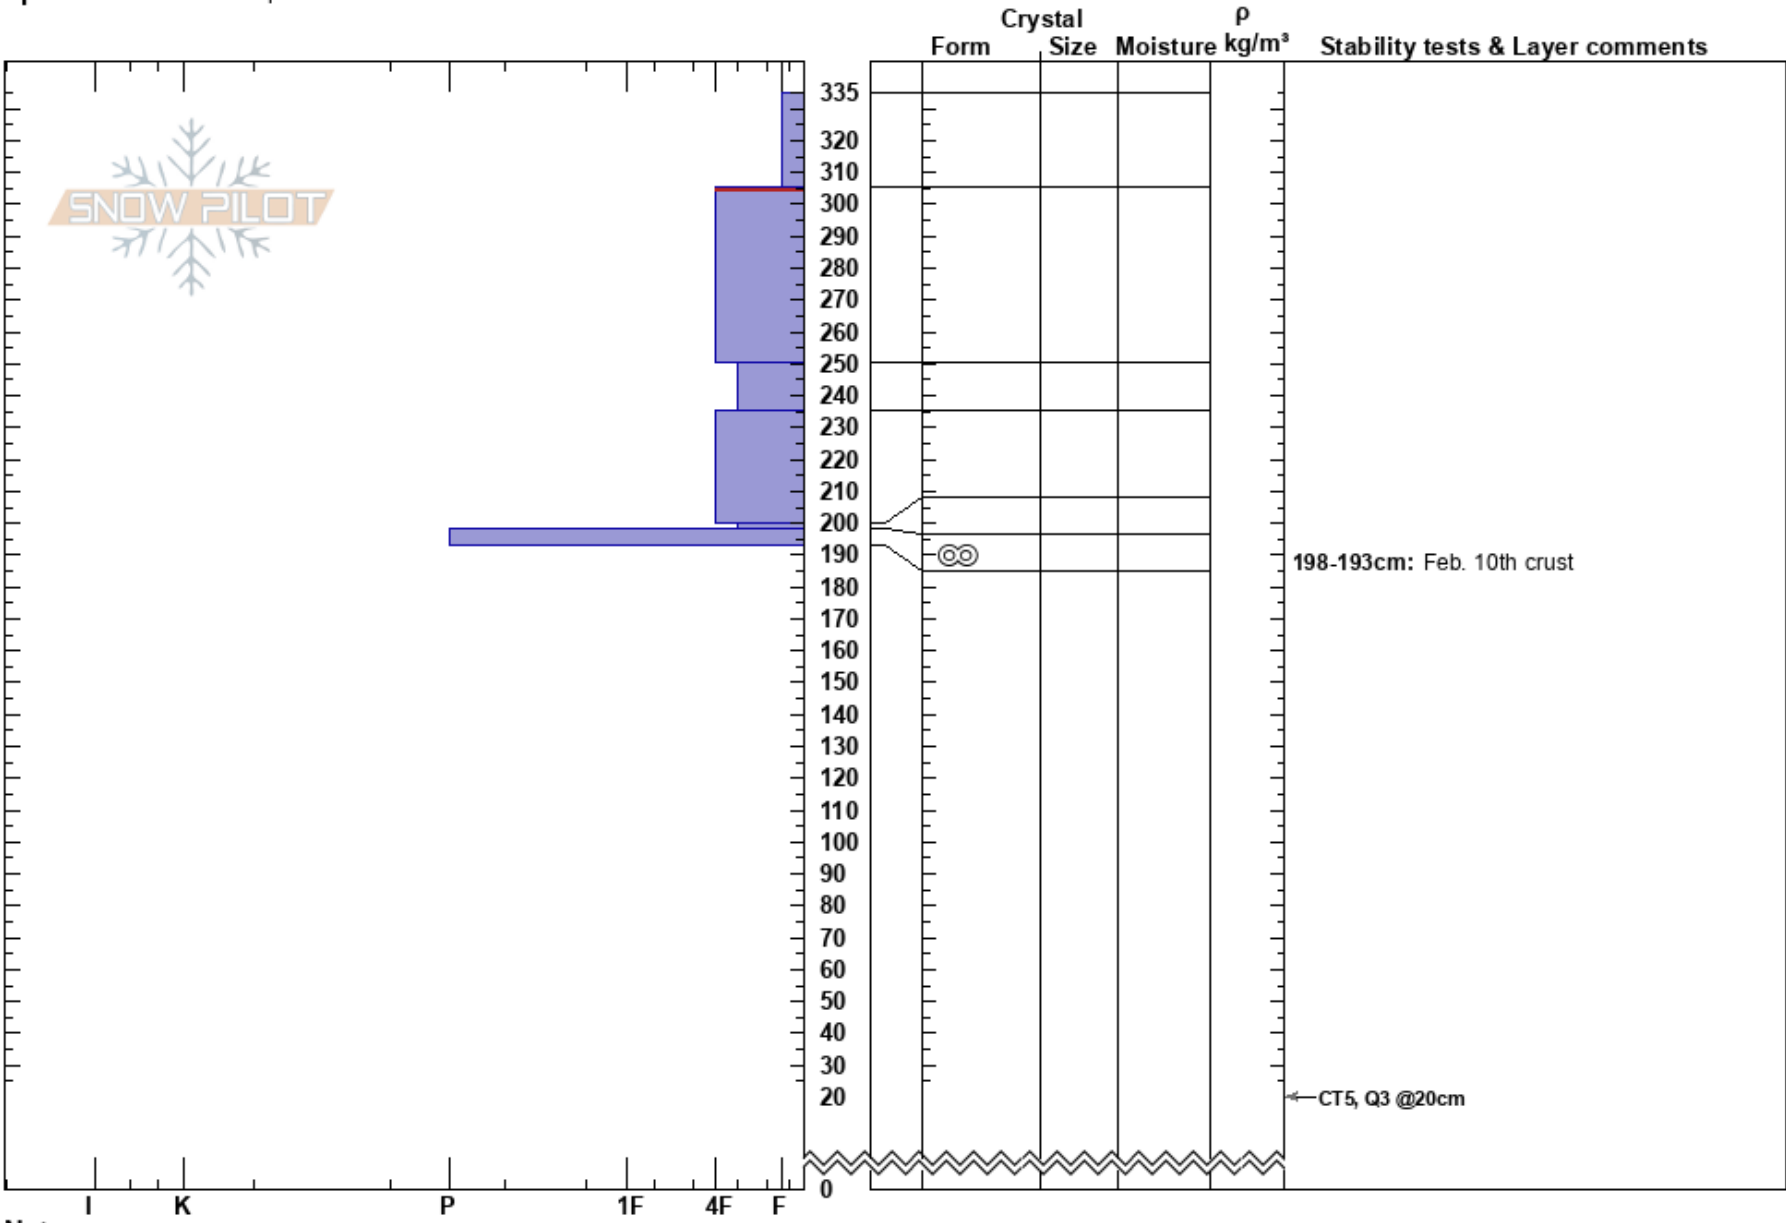

Skookoleel ridge
 Flathead Range
 MT
Elevation: 6700 ft
Aspect: 45°
Specifics: We skied slope

guy zoellner
 03/06/2017 - 11:30am
Co-ord: 48.51923N, -114.30720W
Slope Angle: 36°
Wind Loading: no

Stability:
Air Temperature:
Sky Cover: OVC
Precipitation: S2
Wind: Calm

HS: 335
PF: 45
Layer Notes:
 305-250cm: Problematic layer
 198-193cm: Feb. 10th crust

Notes: