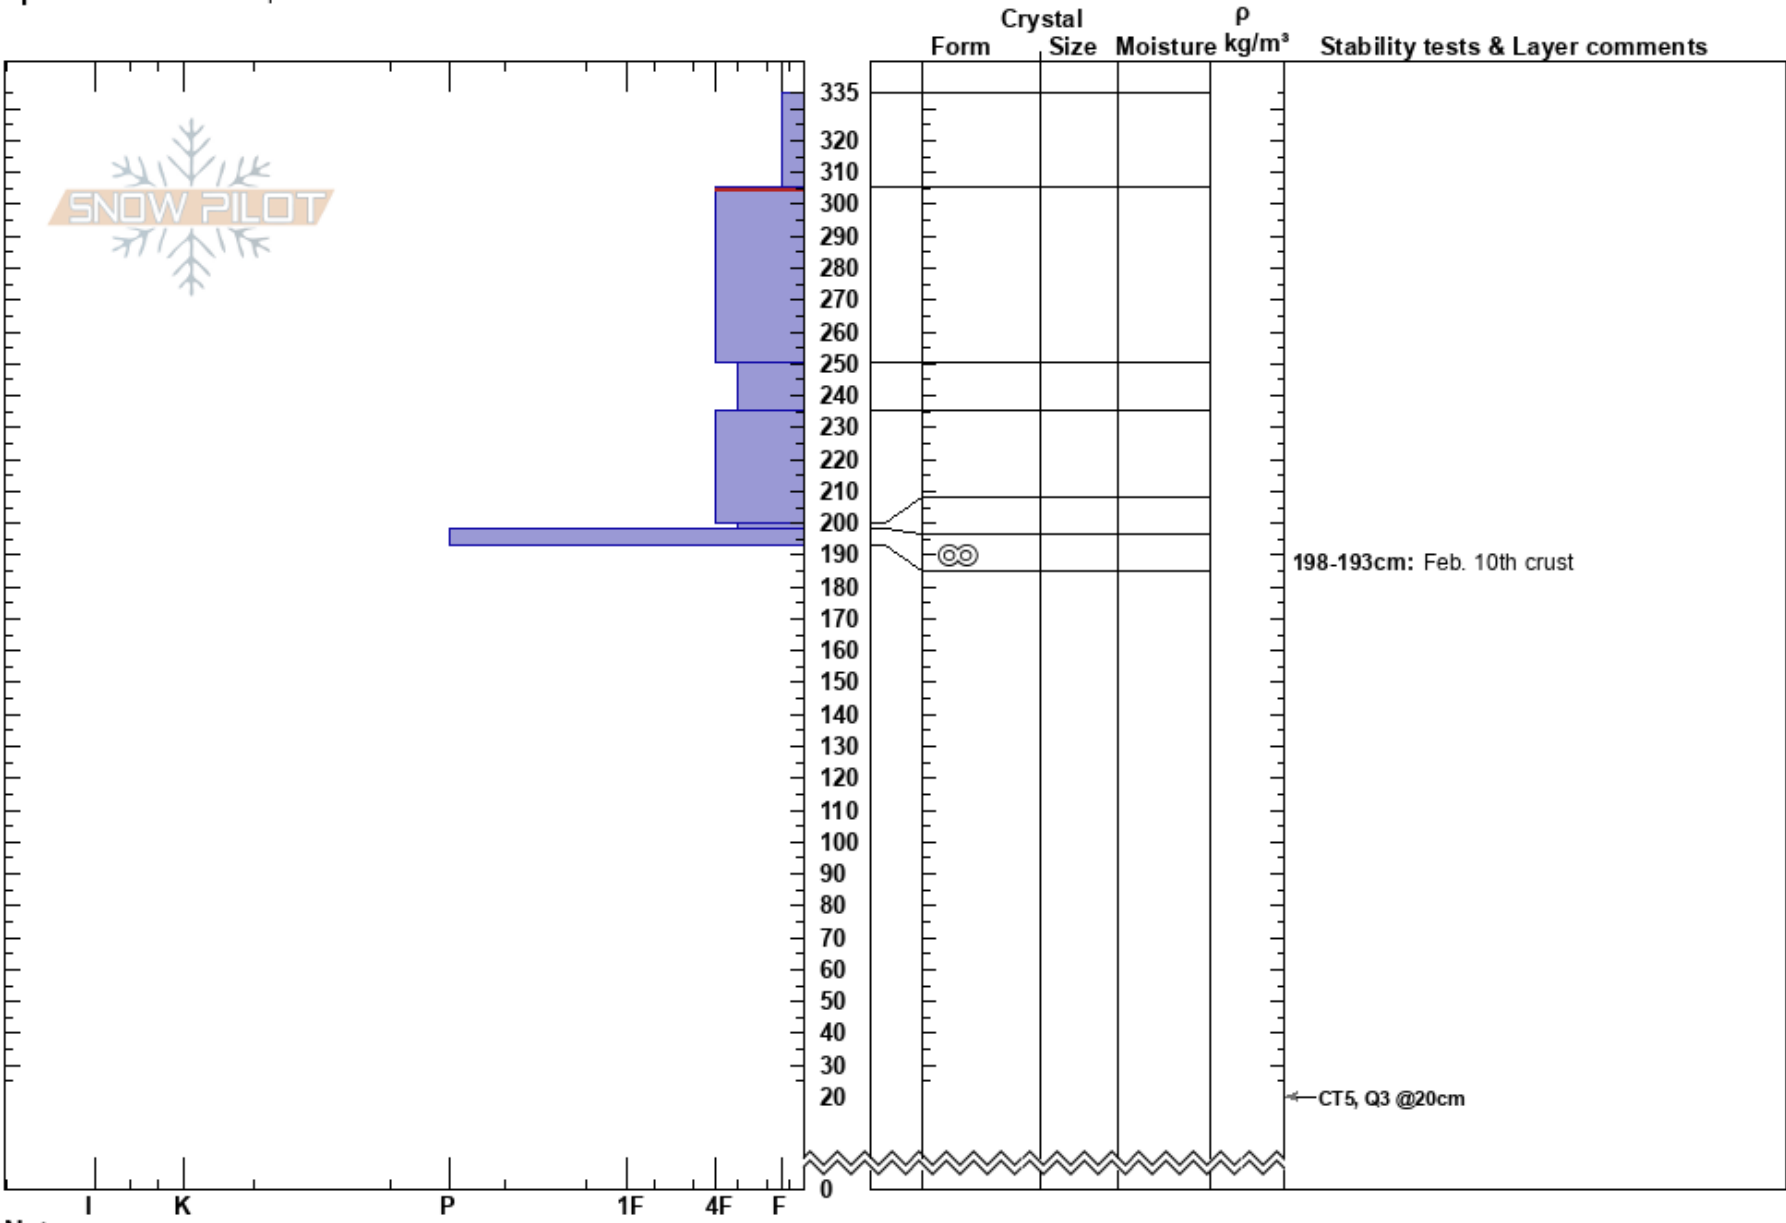

Skookoleel ridge  
 Flathead Range  
 MT  
 Elevation: 6700 ft  
 Aspect: 45°  
 Specifics: We skied slope

guy zoellner  
 03/06/2017 - 11:30am  
 Co-ord: 48.51923N, -114.30720W  
 Slope Angle: 36°  
 Wind Loading: no

Stability:  
 Air Temperature:  
 Sky Cover: OVC  
 Precipitation: S2  
 Wind: Calm

HS:335  
 PF: 45  
 305-250cm: Problematic layer  
 198-193cm: Feb. 10th crust

Notes: