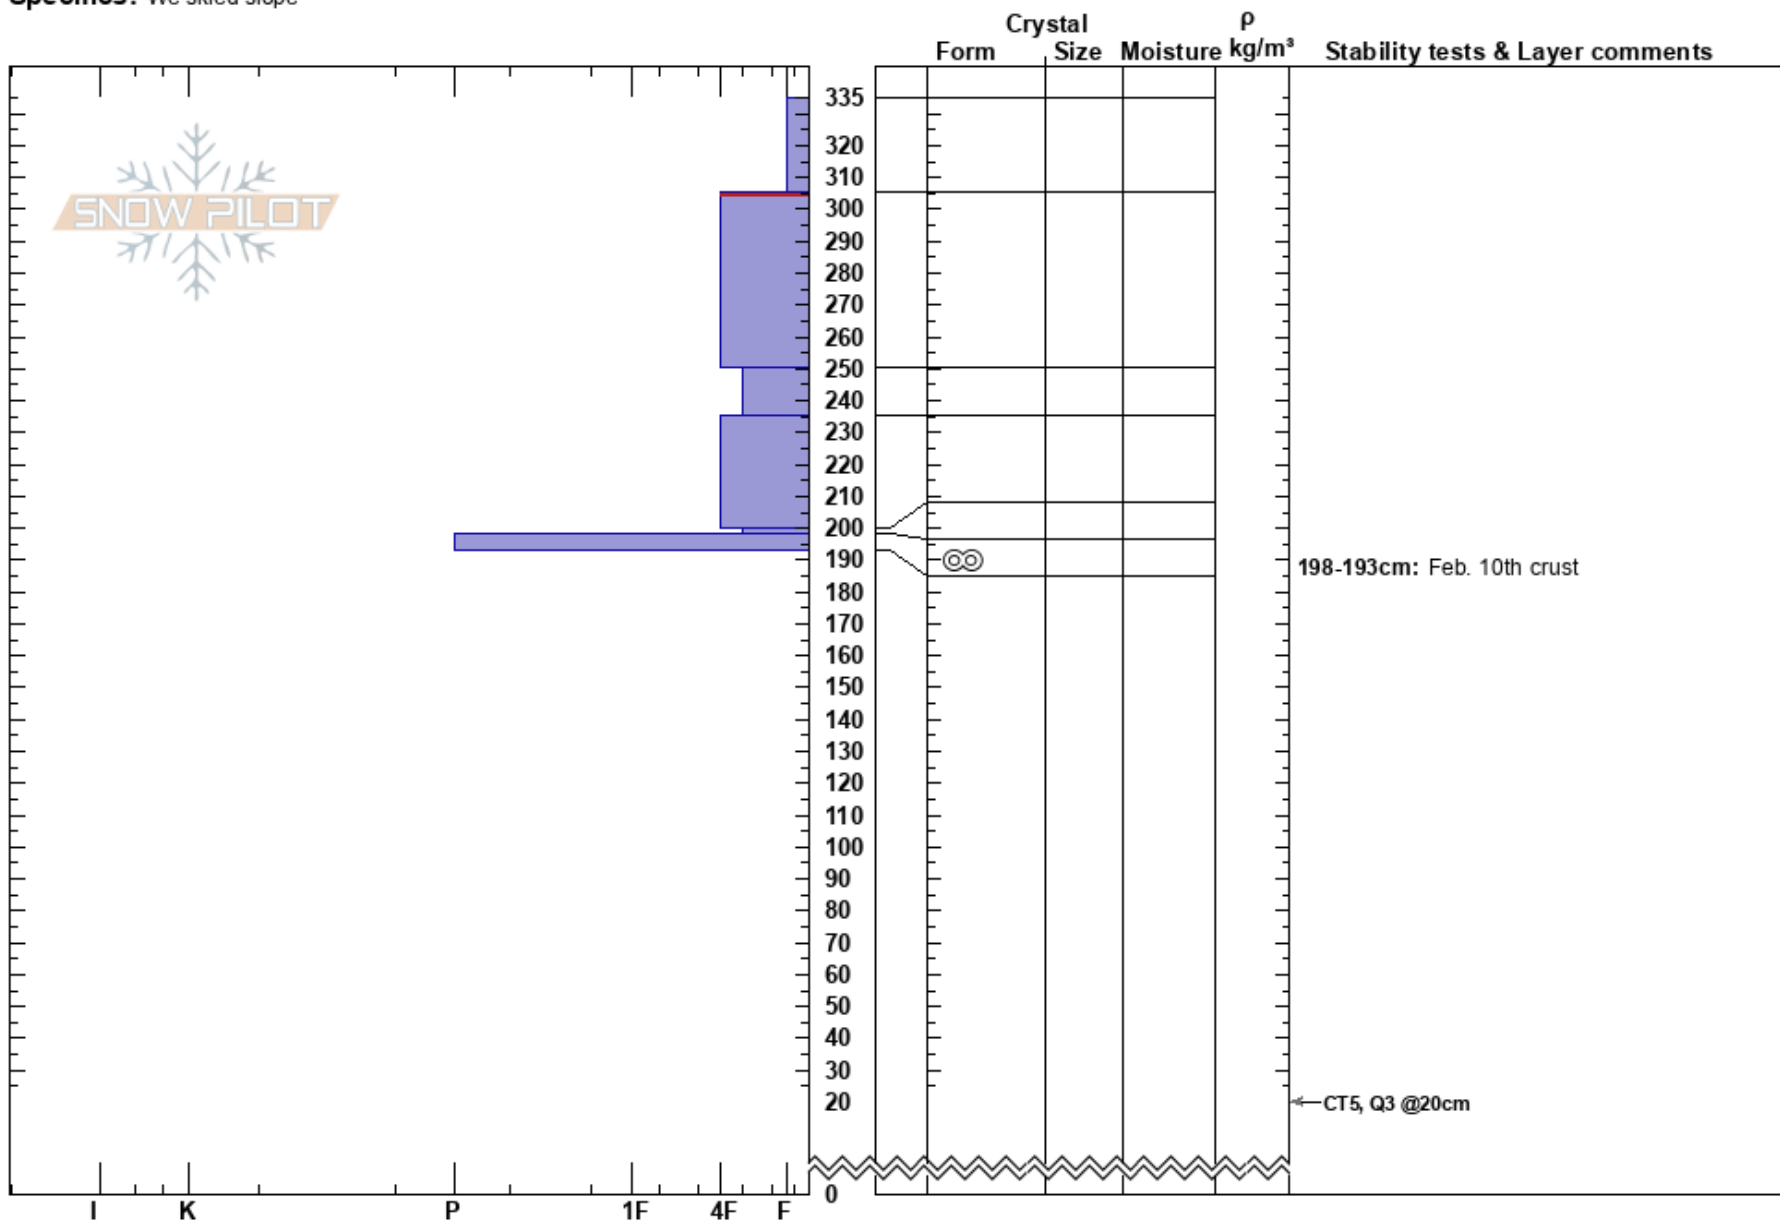

Skookoleel ridge
Flathead Range
MT
Elevation: 6700 ft
Aspect: 45°
Specifics: We skied slope

guy zoellner
03/06/2017 - 11:30am
Co-ord: 48.51923N, -114.30720W
Slope Angle: 36°
Wind Loading: no

Stability:
Air Temperature:
Sky Cover: OVC
Precipitation: S2
Wind: Calm

HS: 335
PF: 45
305-250cm: Problematic layer
198-193cm: Feb. 10th crust

Notes: