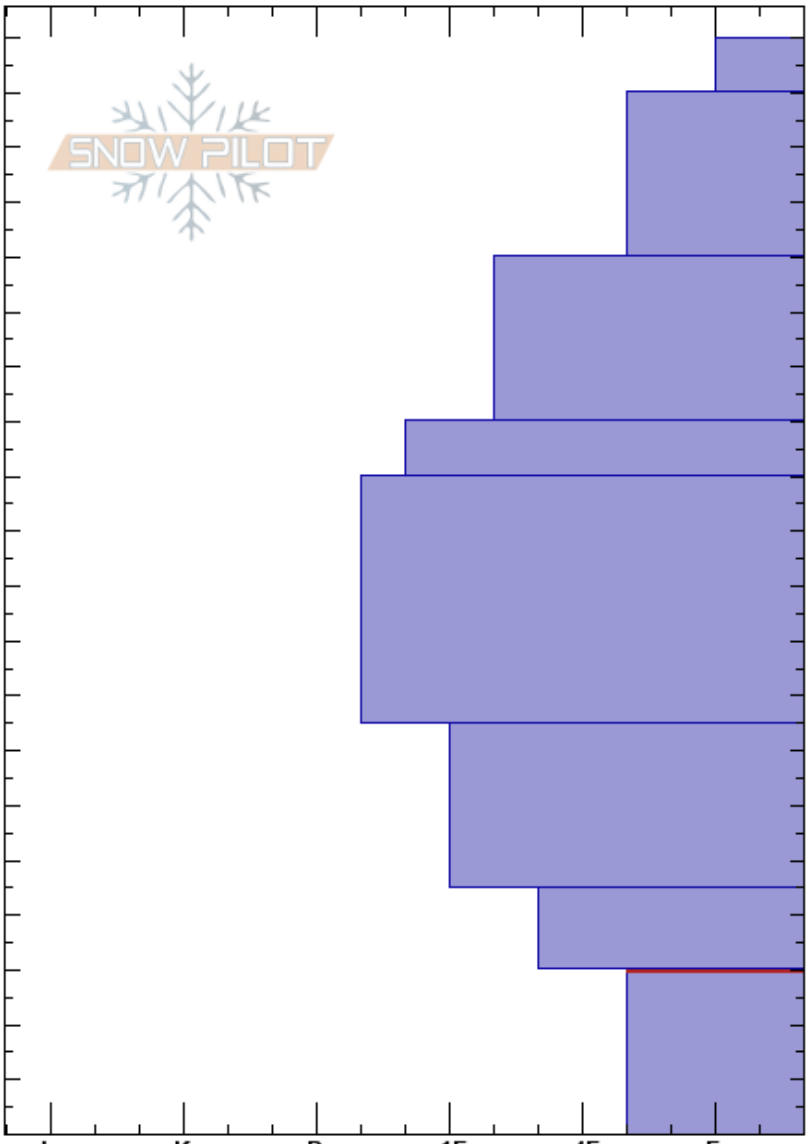

Skyline East
 Madison Range-S
 MT
 Elevation: 9800 ft
 Aspect: 90°
 Specifics:

Ian Hoyer
 02/19/2020 - 12:00pm
 Co-ord: 44.90675N, -111.19932W
 Slope Angle: 25°
 Wind Loading: no

Stability: Good HS:200
 Air Temperature: 30-0cm: Problematic layer
 Sky Cover: CLR
 Precipitation: NO
 Wind: Calm

Height (m)	Crystal		Moisture	ρ kg/m ³	Stability tests & Layer comments
	Form	Size			
200					
190					
180					
170					
160					
150					
140					
130					
120					
110					
100					
90					
80					
70					
60					
50					
40					
30					
20					
10					
0					