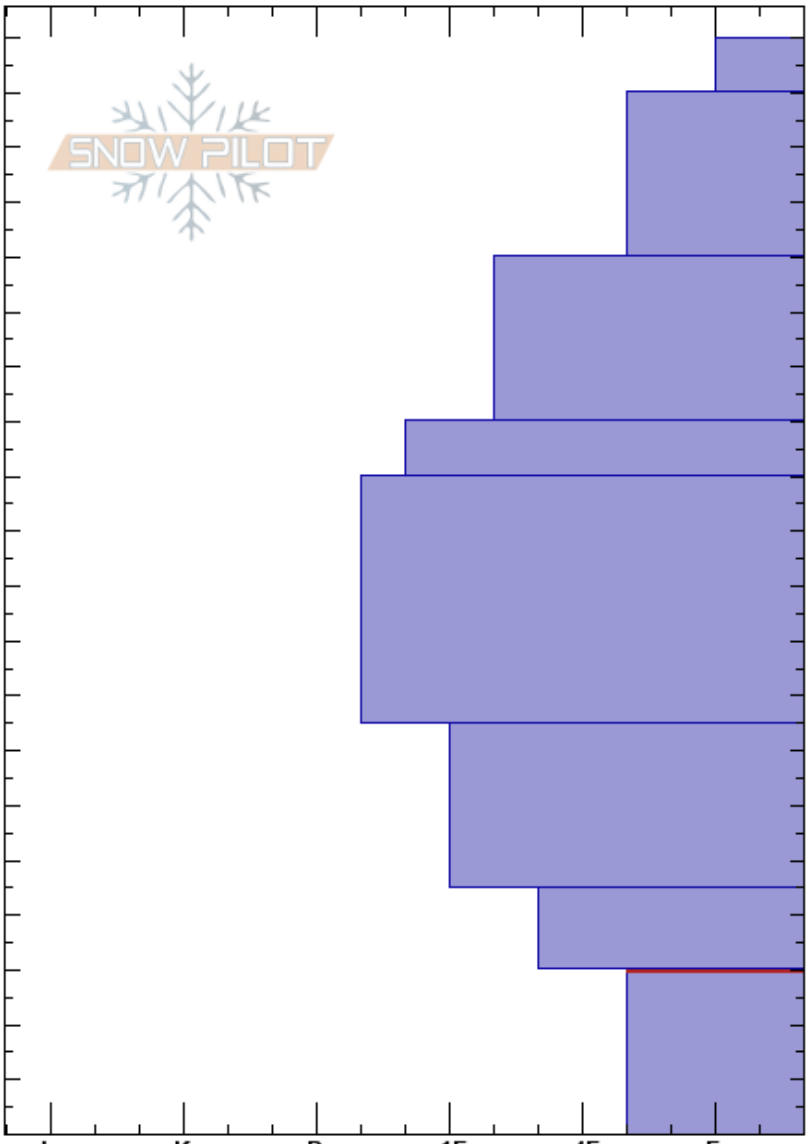

Skyline East
 Madison Range-S
 MT
 Elevation: 9800 ft
 Aspect: 90°
 Specifics:

Ian Hoyer
 02/19/2020 - 12:00pm
 Co-ord: 44.90675N, -111.19932W
 Slope Angle: 25°
 Wind Loading: no

Stability: Good HS:200
 Air Temperature: 30-0cm: Problematic layer
 Sky Cover: CLR
 Precipitation: NO
 Wind: Calm

Height (ft)	Crystal		ρ kg/m ³	Stability tests & Layer comments
	Form	Size		
200				
190				
180				
170				
160				
150				
140				
130				
120				
110				
100				
90				
80				
70				
60				
50				
40				
30				
20				
10				
0				