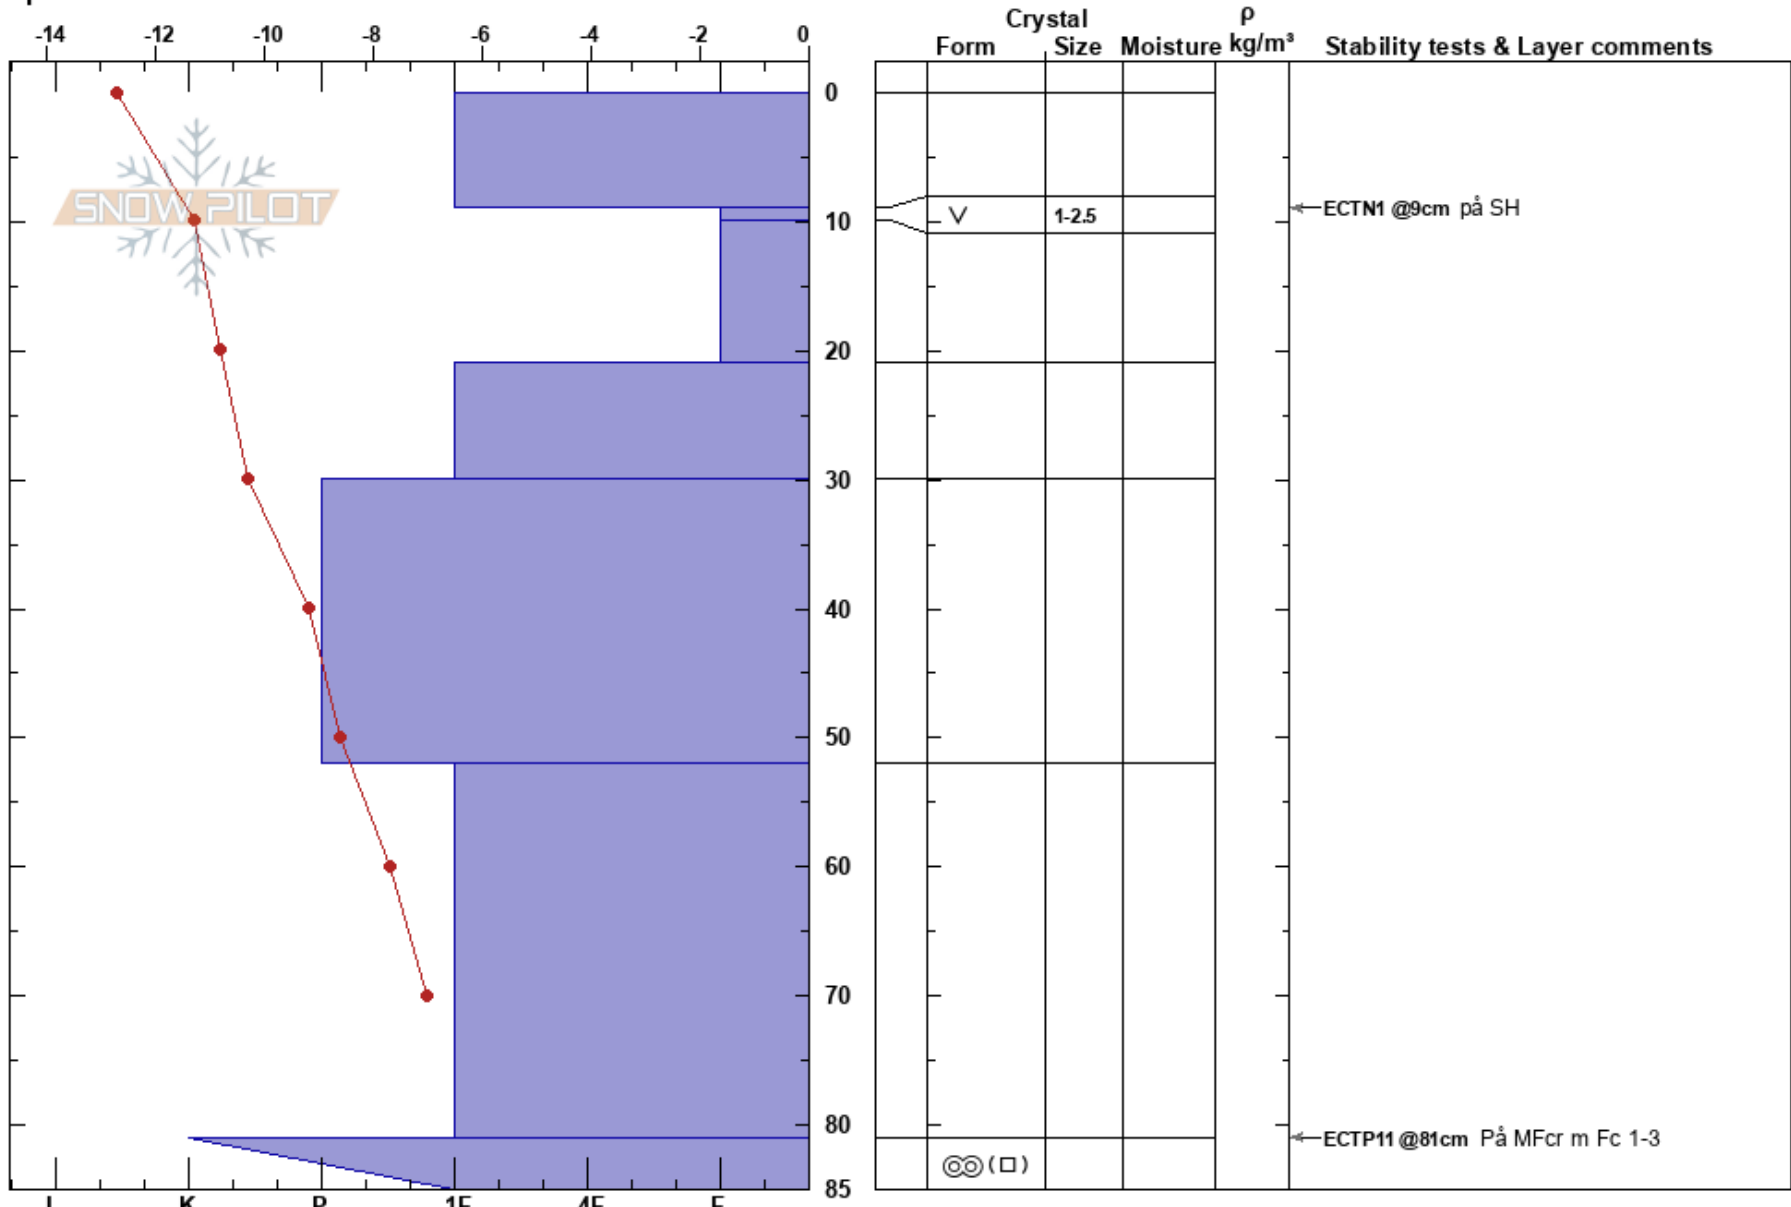

Jofjället N 20 feb
 Hemavan
 Sweden
 Elevation: 760 m
 Aspect: 350°
 Specifics:

Mojo Andersson
 20/02/2020 - 12:30
 Co-ord: 65.79070N, 14.93686E
 Slope Angle: 35°
 Wind Loading: yes

Stability:
 Air Temperature: -9.6°C
 Sky Cover: OVC
 Precipitation: NO
 Wind: SE Light Breeze

PF: 20

Layer Notes:

Notes: