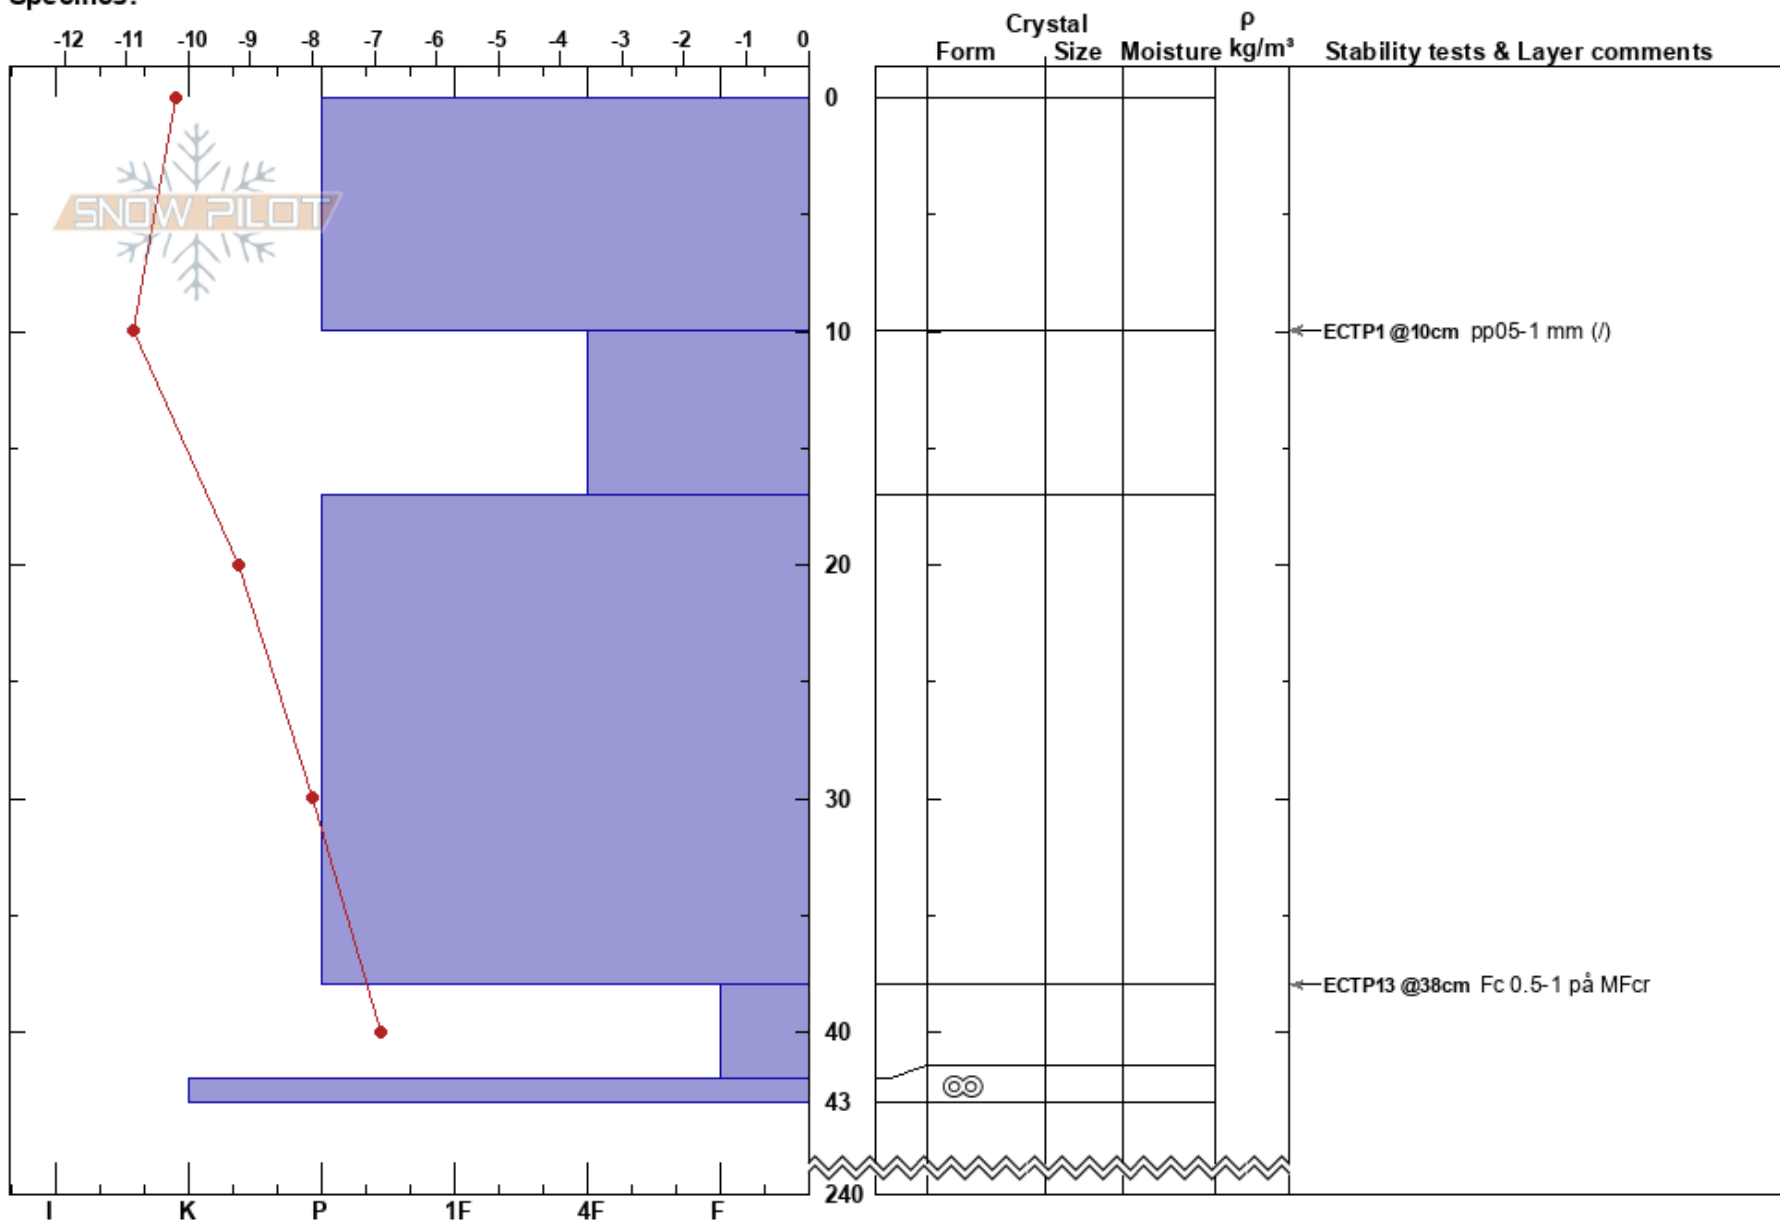

Skorvfj SE 20 feb  
 Hemavan  
 Sweden  
 Elevation: 805 m  
 Aspect: 147°  
 Specifics:

Mojo Andersson  
 20/02/2020 - 11:30  
 Co-ord: 65.77953N, 15.06569E  
 Slope Angle: 27°  
 Wind Loading:

Stability:  
 Air Temperature: -9.6°C PF: 11  
 Sky Cover: OVC  
 Precipitation: NO  
 Wind: SE Light Breeze

Layer Notes:

Notes: