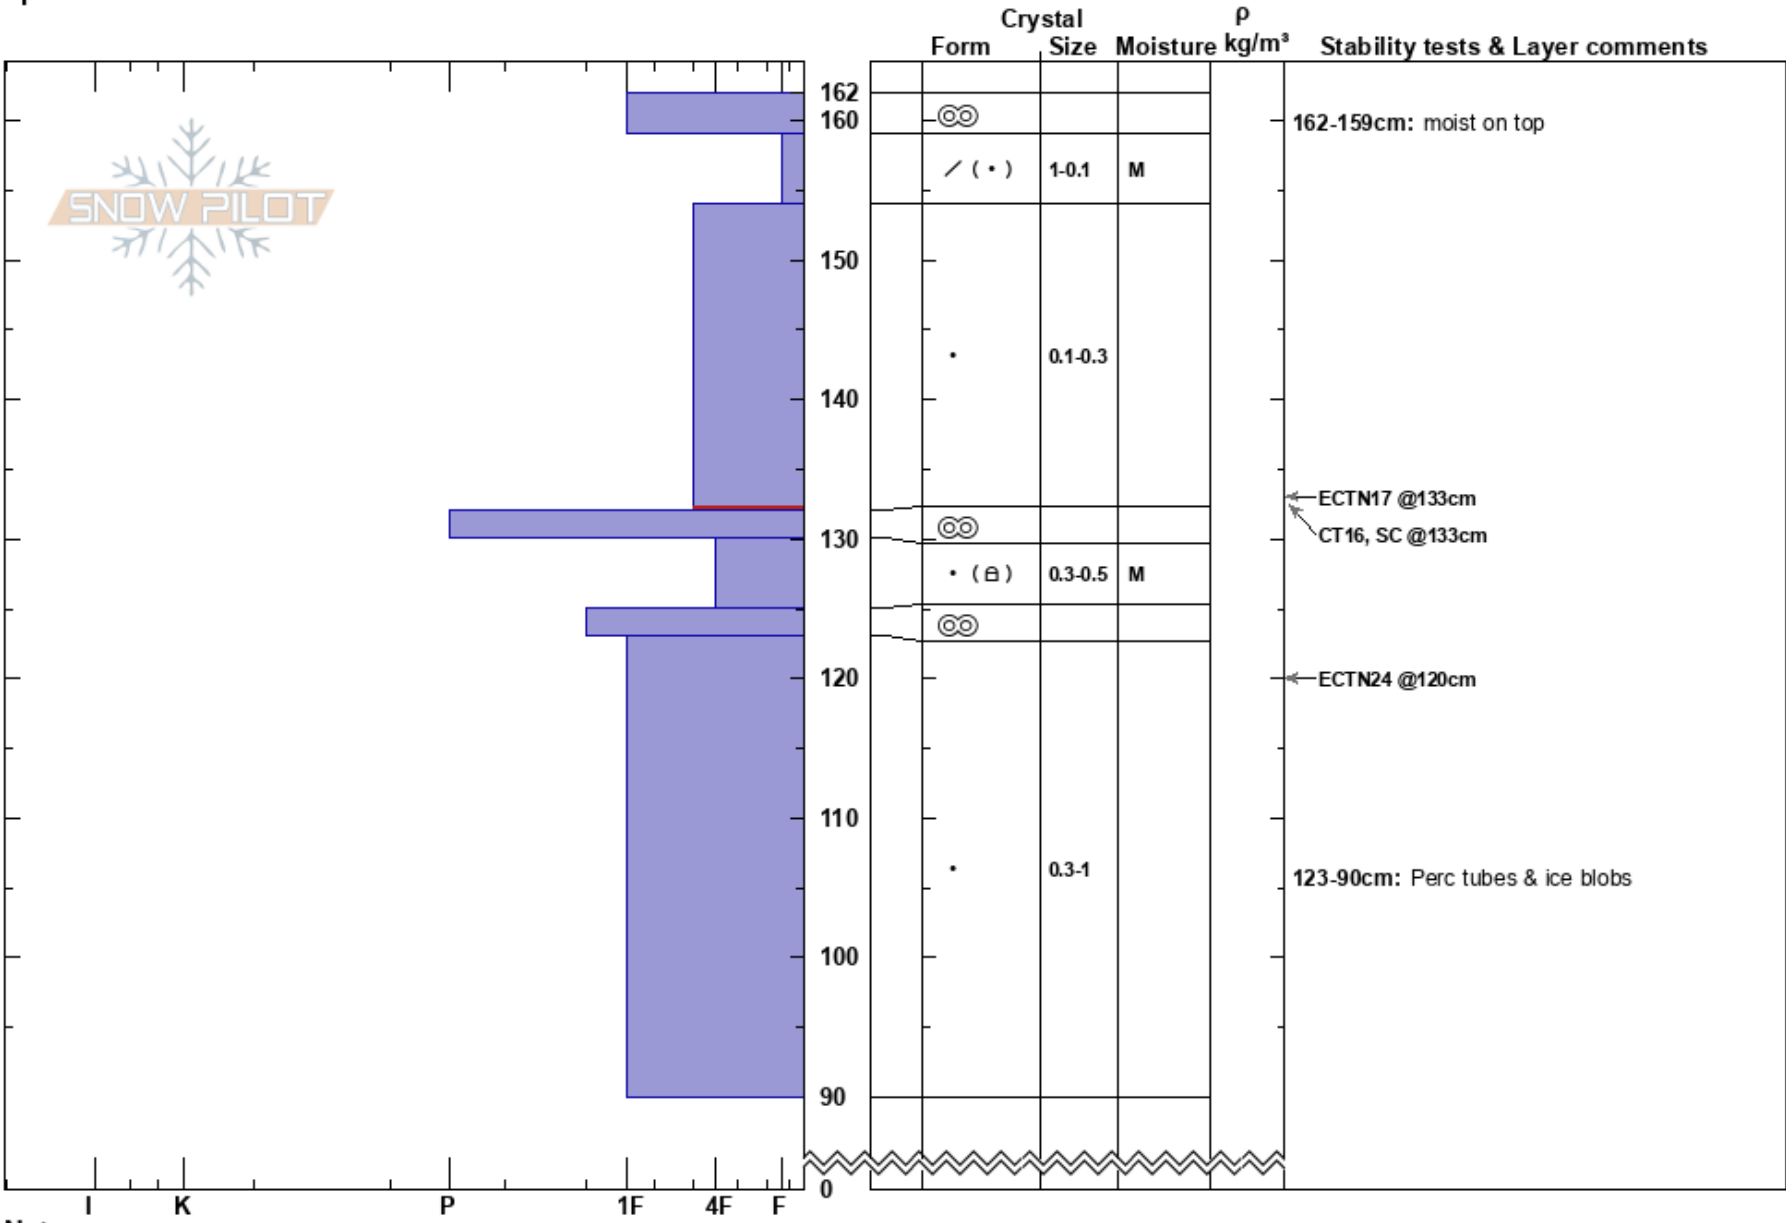

Prospect Peak - WSW
 Elk Mountains
 CO
Elevation: 11700 ft
Aspect: 240°
Specifics:

blase reardon
 03/04/2017 - 1:00pm
Co-ord: 13S 358634W 4369712N
Slope Angle: 24°
Wind Loading: yes

Stability:
Air Temperature:
Sky Cover: FEW
Precipitation: NO
Wind: SW Moderate

HS: 162
PS: 8
Layer Notes:
 162-159cm: moist on top
 154-132cm: Problematic layer
 123-90cm: Perc tubes & ice blobs

Notes: Gusty winds w light snow transport.