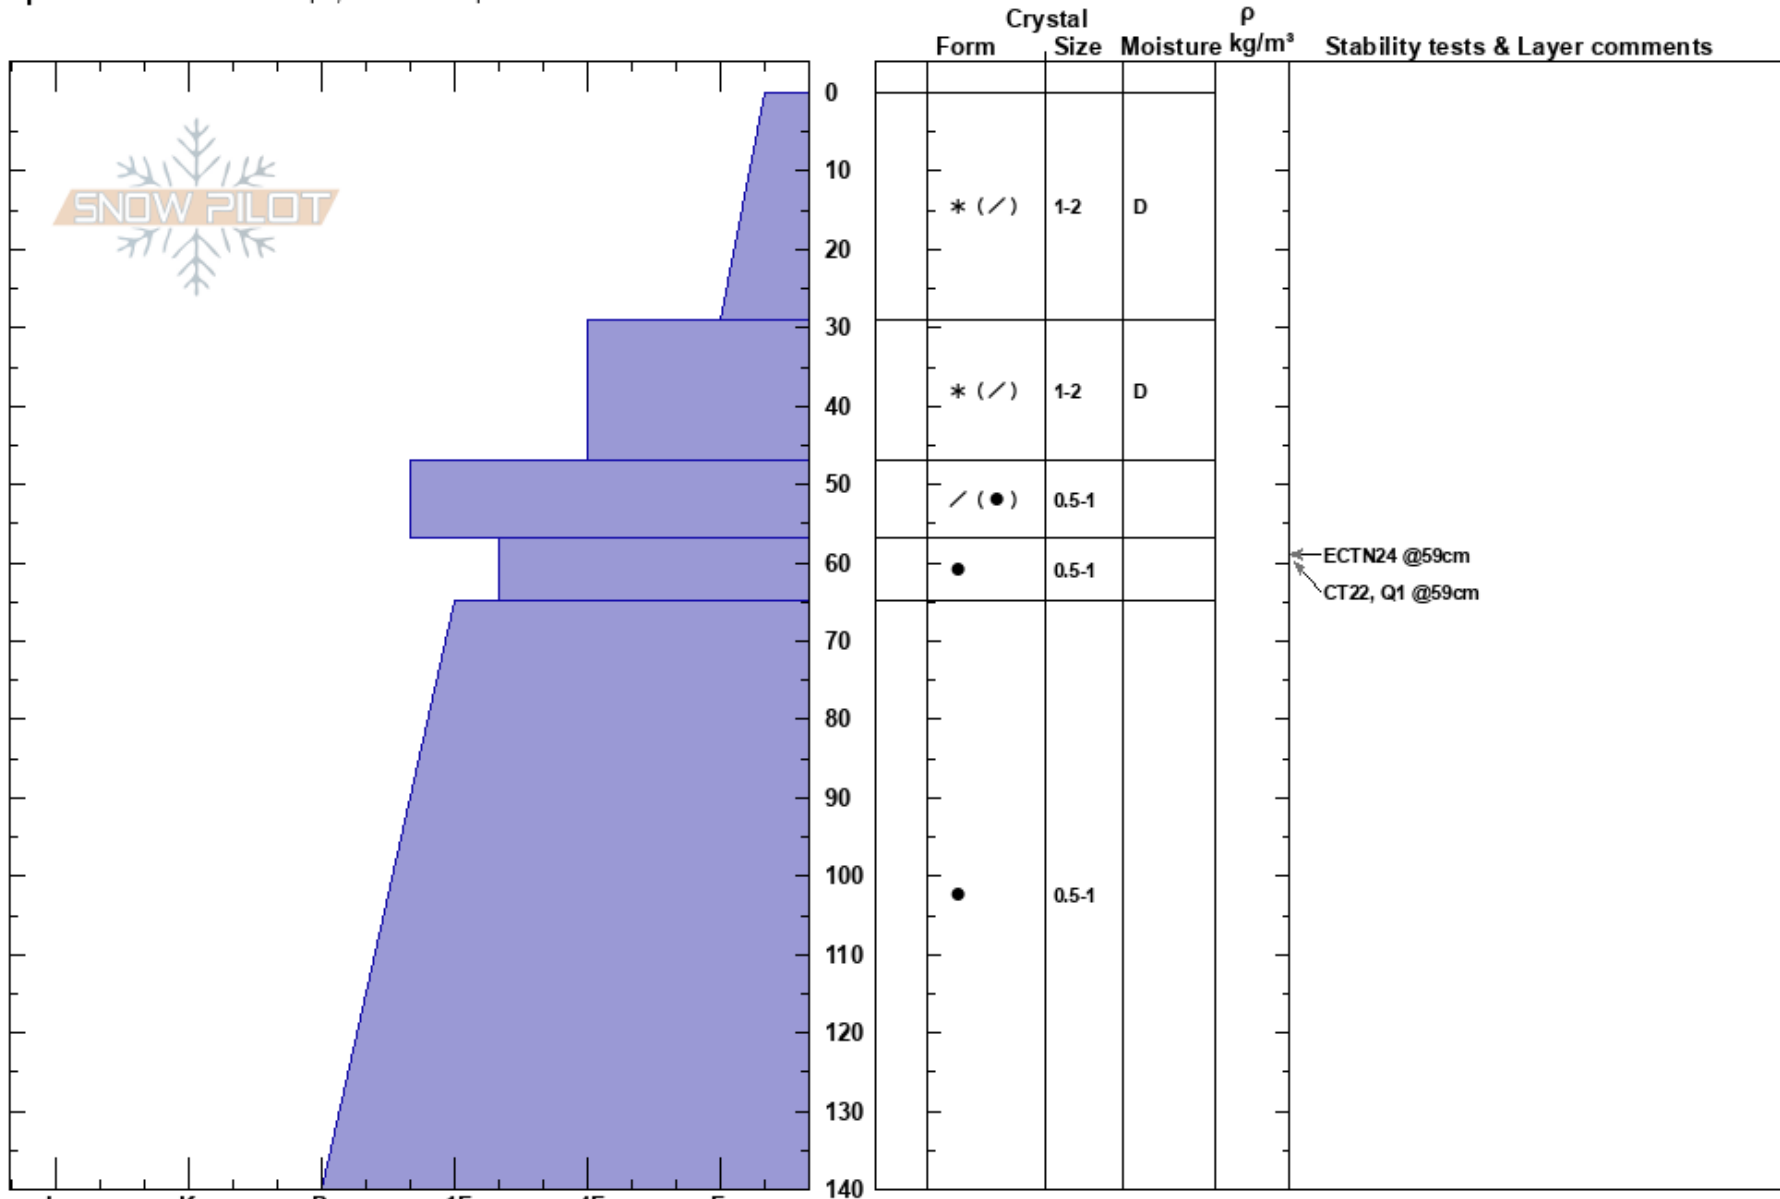

CA

Co-ord: 41.34560N, -122.19540W

Sky Cover: OVC

Elevation: 7900 ft

Slope Angle: 29°

Precipitation: S-1

Aspect: 50°

Wind Loading: no

Wind: W Calm

Specifics: Ski tracks on slope; We skied slope

Notes: Shovel tilt test lead to easy failures within new snow. No propagation. Snow pit dug down to knife hardness rain crust layer. Deep tap tests led to no failures at crust layer.