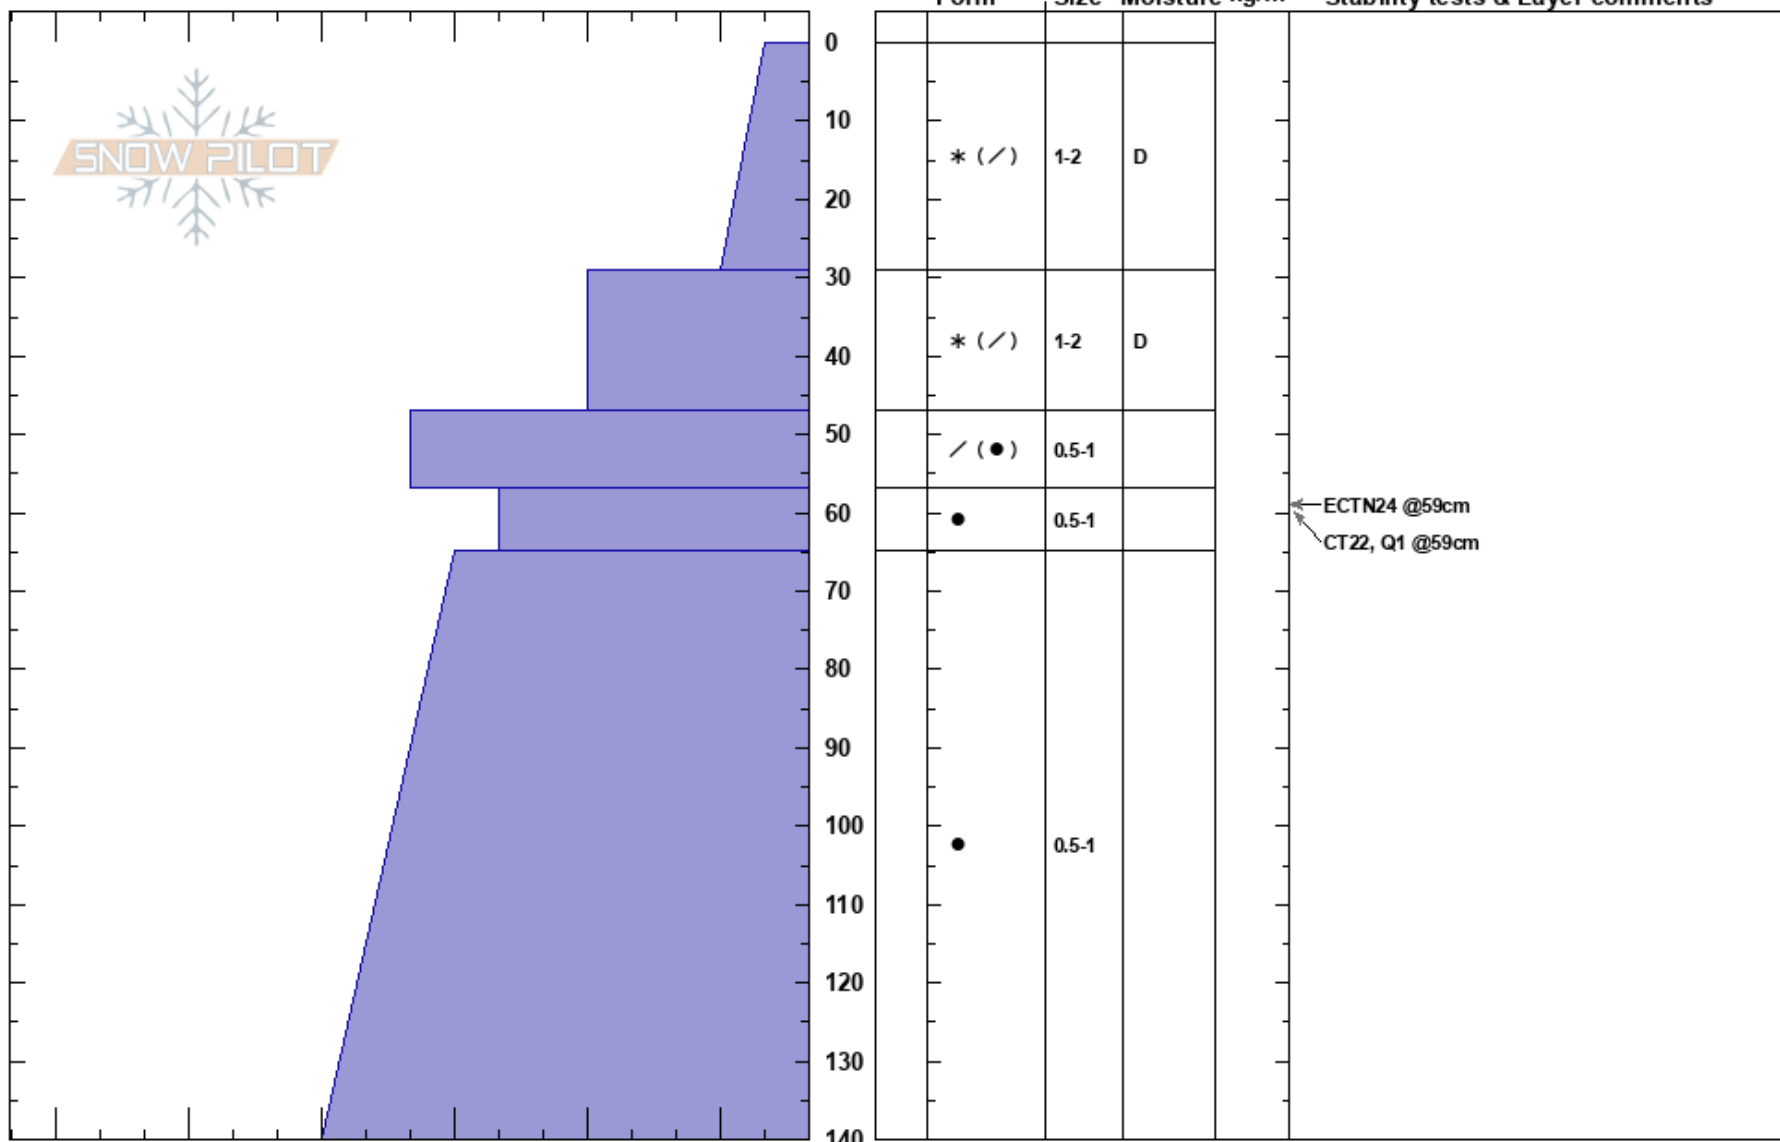

Grey Butte NE

Aaron Beverly

Stability:

PS: 28

Layer Notes:

Mt. Shasta

03/05/2017 - 12:00pm

Air Temperature: -3°C

CA

Co-ord: 41.34560N, -122.19540W

Sky Cover: OVC

Elevation: 7900 ft

Slope Angle: 29°

Precipitation: S-1

Aspect: 50°

Wind Loading: no

Wind: W Calm

Specifics: Ski tracks on slope; We skied slope

Notes: Shovel tilt test lead to easy failures within new snow. No propagation. Snow pit dug down to knife hardness rain crust layer. Deep tap tests led to no failures at crust layer.