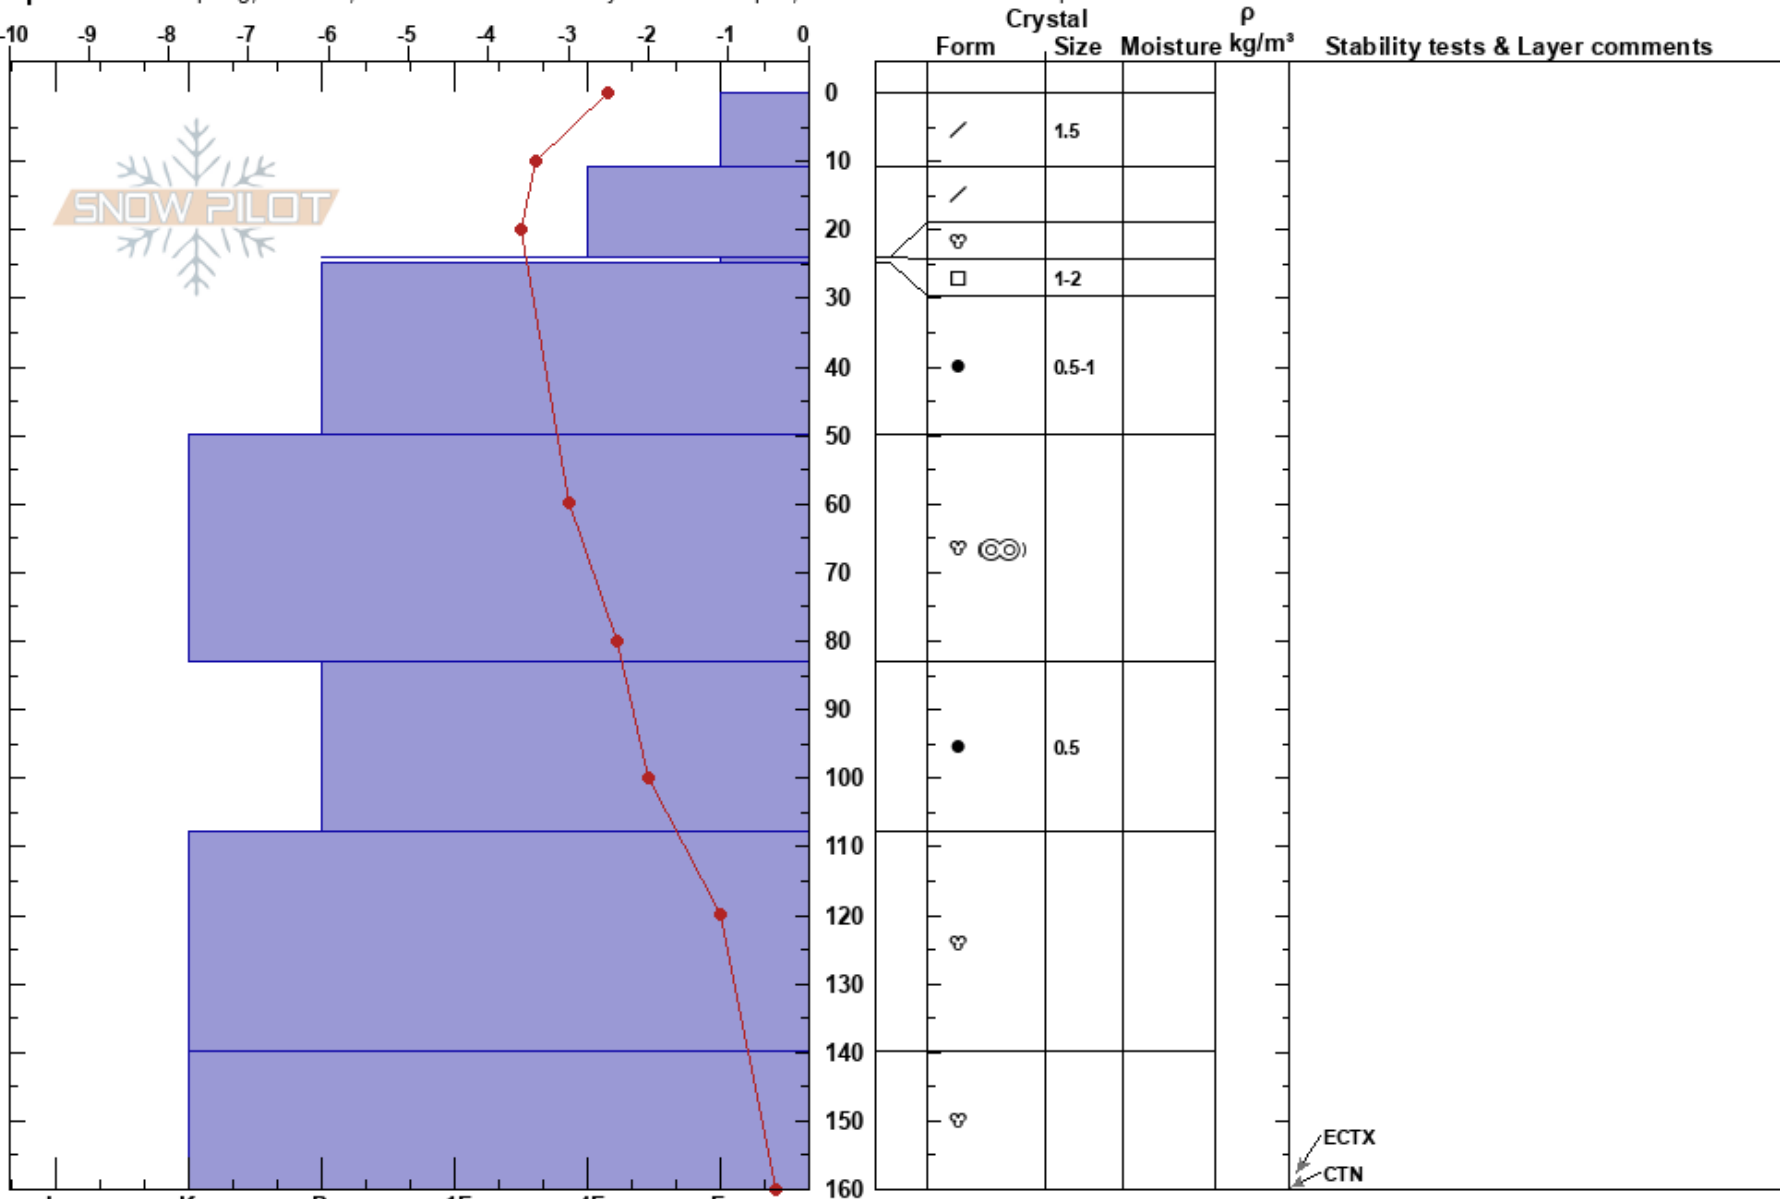

2017-03-06 N Stabbursd Aanon Clausen  
 Finnmark 06/03/2017 - 12:00  
 Norway  
 Elevation: 347 m  
 Aspect: 140°

Co-ord:  
 Slope Angle: 15°  
 Wind Loading: previous

Stability: Fair HS: 160  
 Air Temperature: -3°C PF: 30 24.2-25cm: Problematic layer  
 Sky Cover: SCT  
 Precipitation: NO  
 Wind: W Calm

Specifics: Collapsing, localized; Recent avalanche activity on similar slopes; Snowmobile tracks on slope

Notes: MGRS GRID: 35W MT 01093-98320.

Buried layer of surface hoar in this region, somewhat stubborn release, but gives propagation.