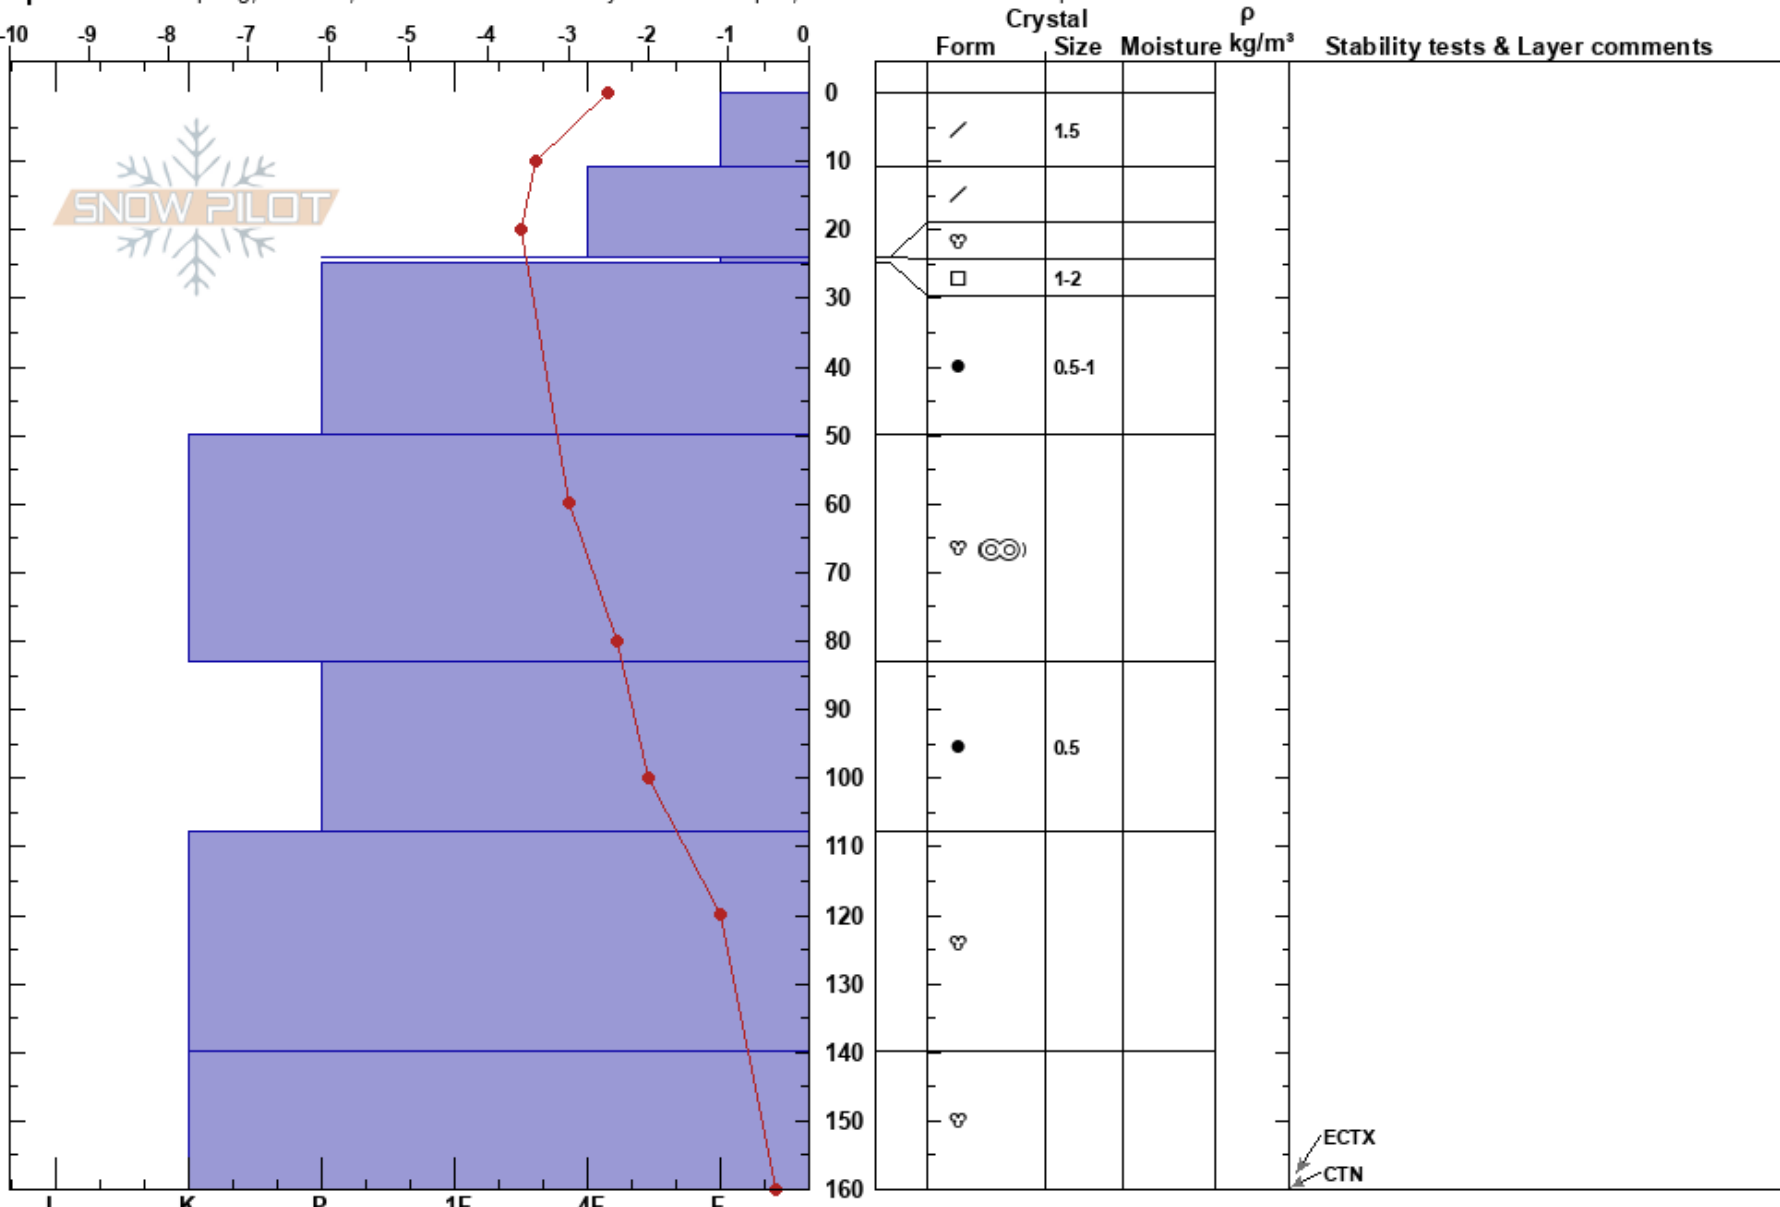

2017-03-06 N Stabbursd Aanon Clausen
 Finnmark 06/03/2017 - 12:00
 Norway
Elevation: 347 m
Aspect: 140°

Co-ord:
Slope Angle: 15°
Wind Loading: previous

Stability: Fair **HS:** 160 **Layer Notes:**
Air Temperature: -3°C **PF:** 30 24.2-25cm: Problematic layer
Sky Cover: SCT
Precipitation: NO
Wind: W Calm

Specifics: Collapsing, localized; Recent avalanche activity on similar slopes; Snowmobile tracks on slope

Notes: MGRS GRID: 35W MT 01093-98320.

Buried layer of surface hoar in this region, somewhat stubborn release, but gives propagation.