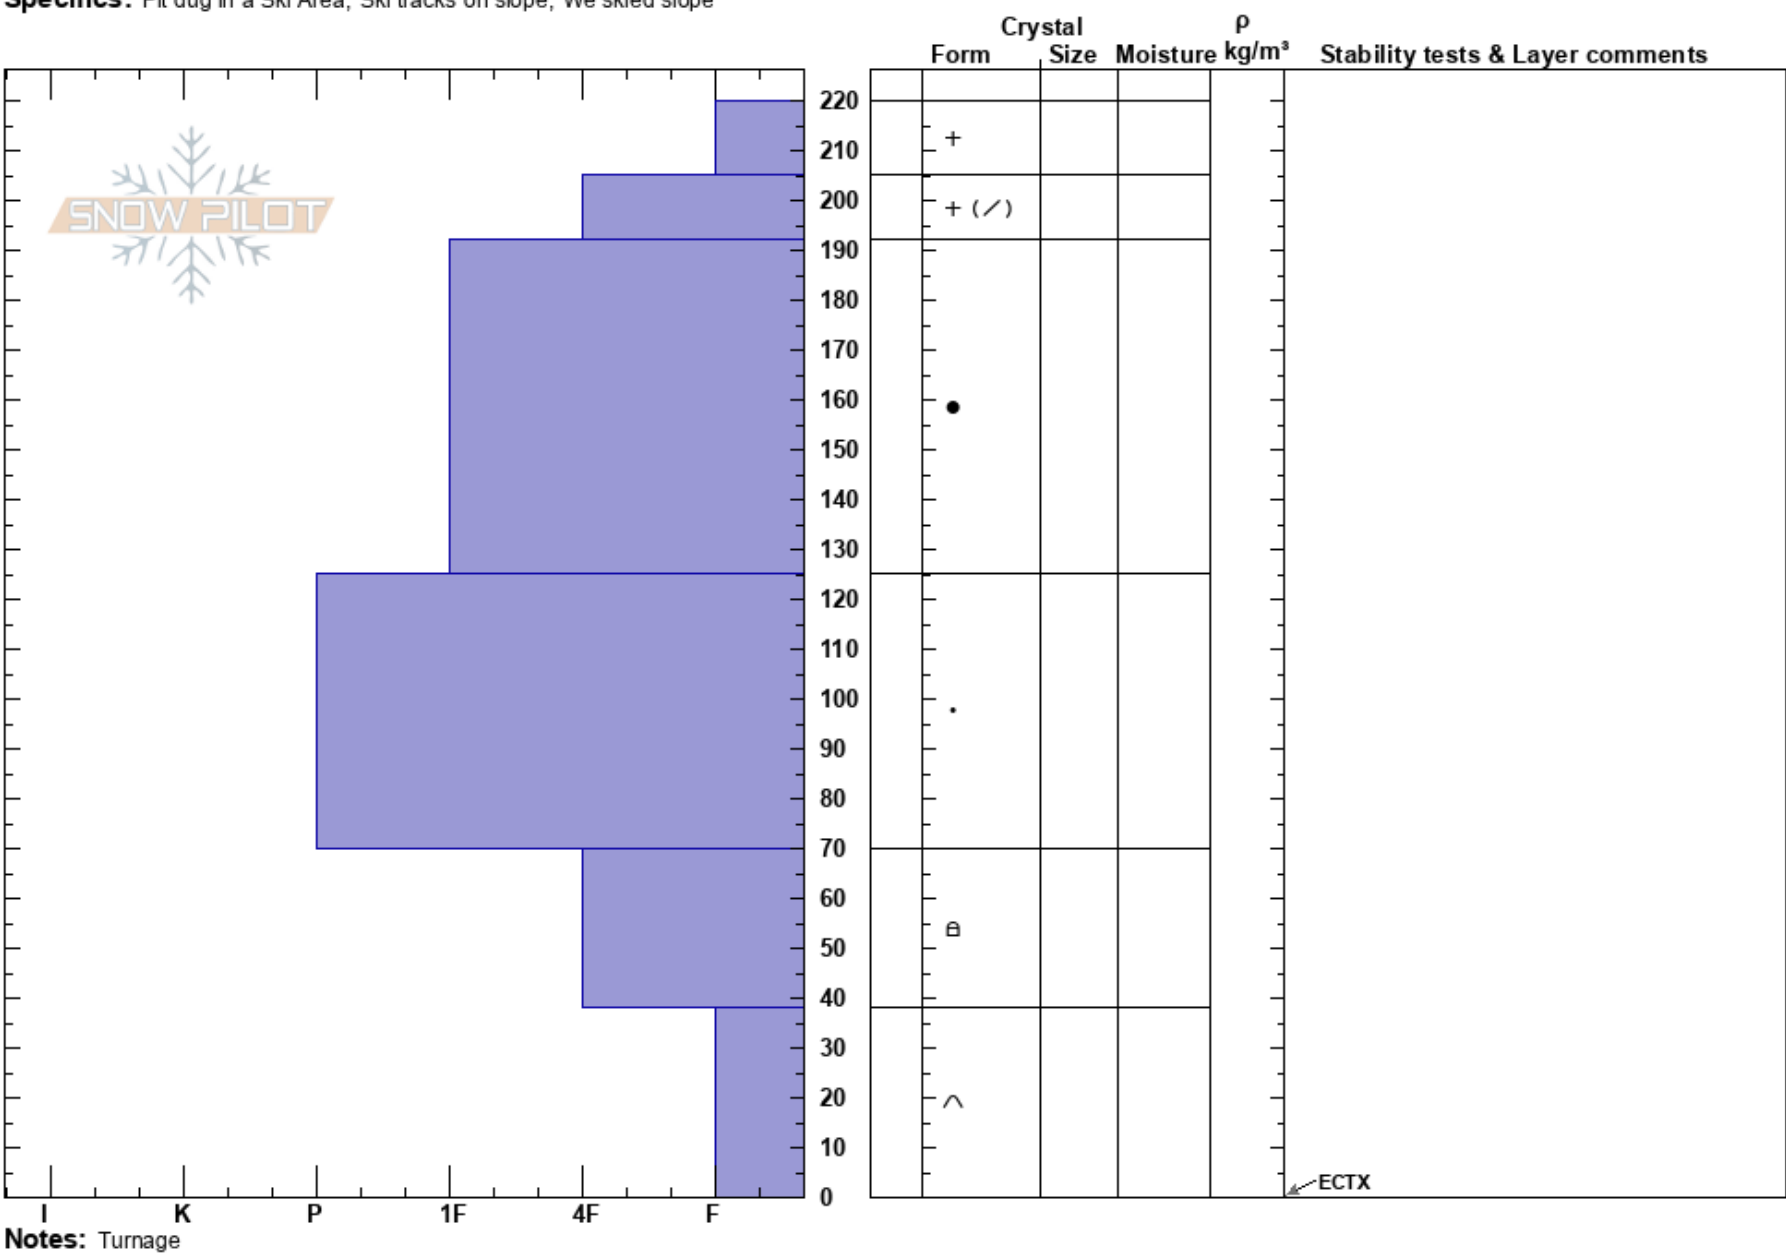

Steamroller  
 Bridger Bowl  
 02/18/2020 - 11:00am  
 MT  
**Co-ord:**  
**Elevation:** 8050 ft  
**Slope Angle:** 34°  
**Aspect:** 58°  
**Wind Loading:** no  
**Specifics:** Pit dug in a Ski Area; Ski tracks on slope; We skied slope

**Stability:**  
**Air Temperature:** -10°C  
**Sky Cover:** OVC  
**Precipitation:** S1  
**Wind:** Calm  
**HS:** 220  
**PF:** 35  
**Layer Notes:** 38-0cm: Problematic layer

Notes: Turnage

ECTX