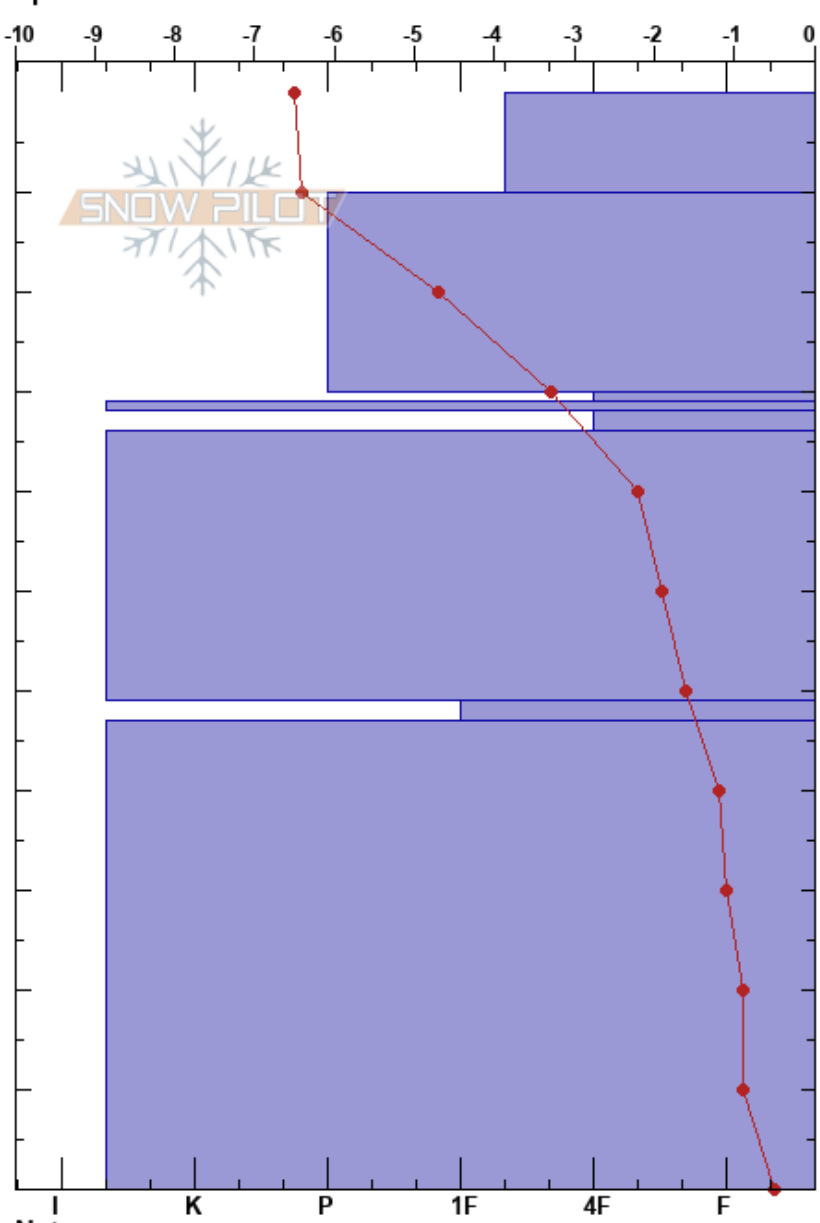

Skalafjall  
 Norðanverðir Vestfirðir  
 Iceland  
 Elevation: 600 m  
 Aspect: 180°  
 Specifics:

Jóhann Hannibalsson  
 04/03/2017 - 13:00  
 Co-ord: 66.12996N, -23.43384W  
 Slope Angle: 28°  
 Wind Loading:

Stability:  
 Air Temperature: -6.5°C PF: 20 31-32cm: Problematic layer  
 Sky Cover: CLR  
 Precipitation: NO  
 Wind: E Calm

Form	Crystal		Moisture	ρ kg/m³	Stability tests & Layer comments
	Size	Moisture			
/	0.1			320	
- / -	0.1			290	
- / -	0.5				
■					← ECTP4 @32cm
□	1.5				← CTV, SP @32cm
				360	
♡	2				
♡					
				390	
♡					