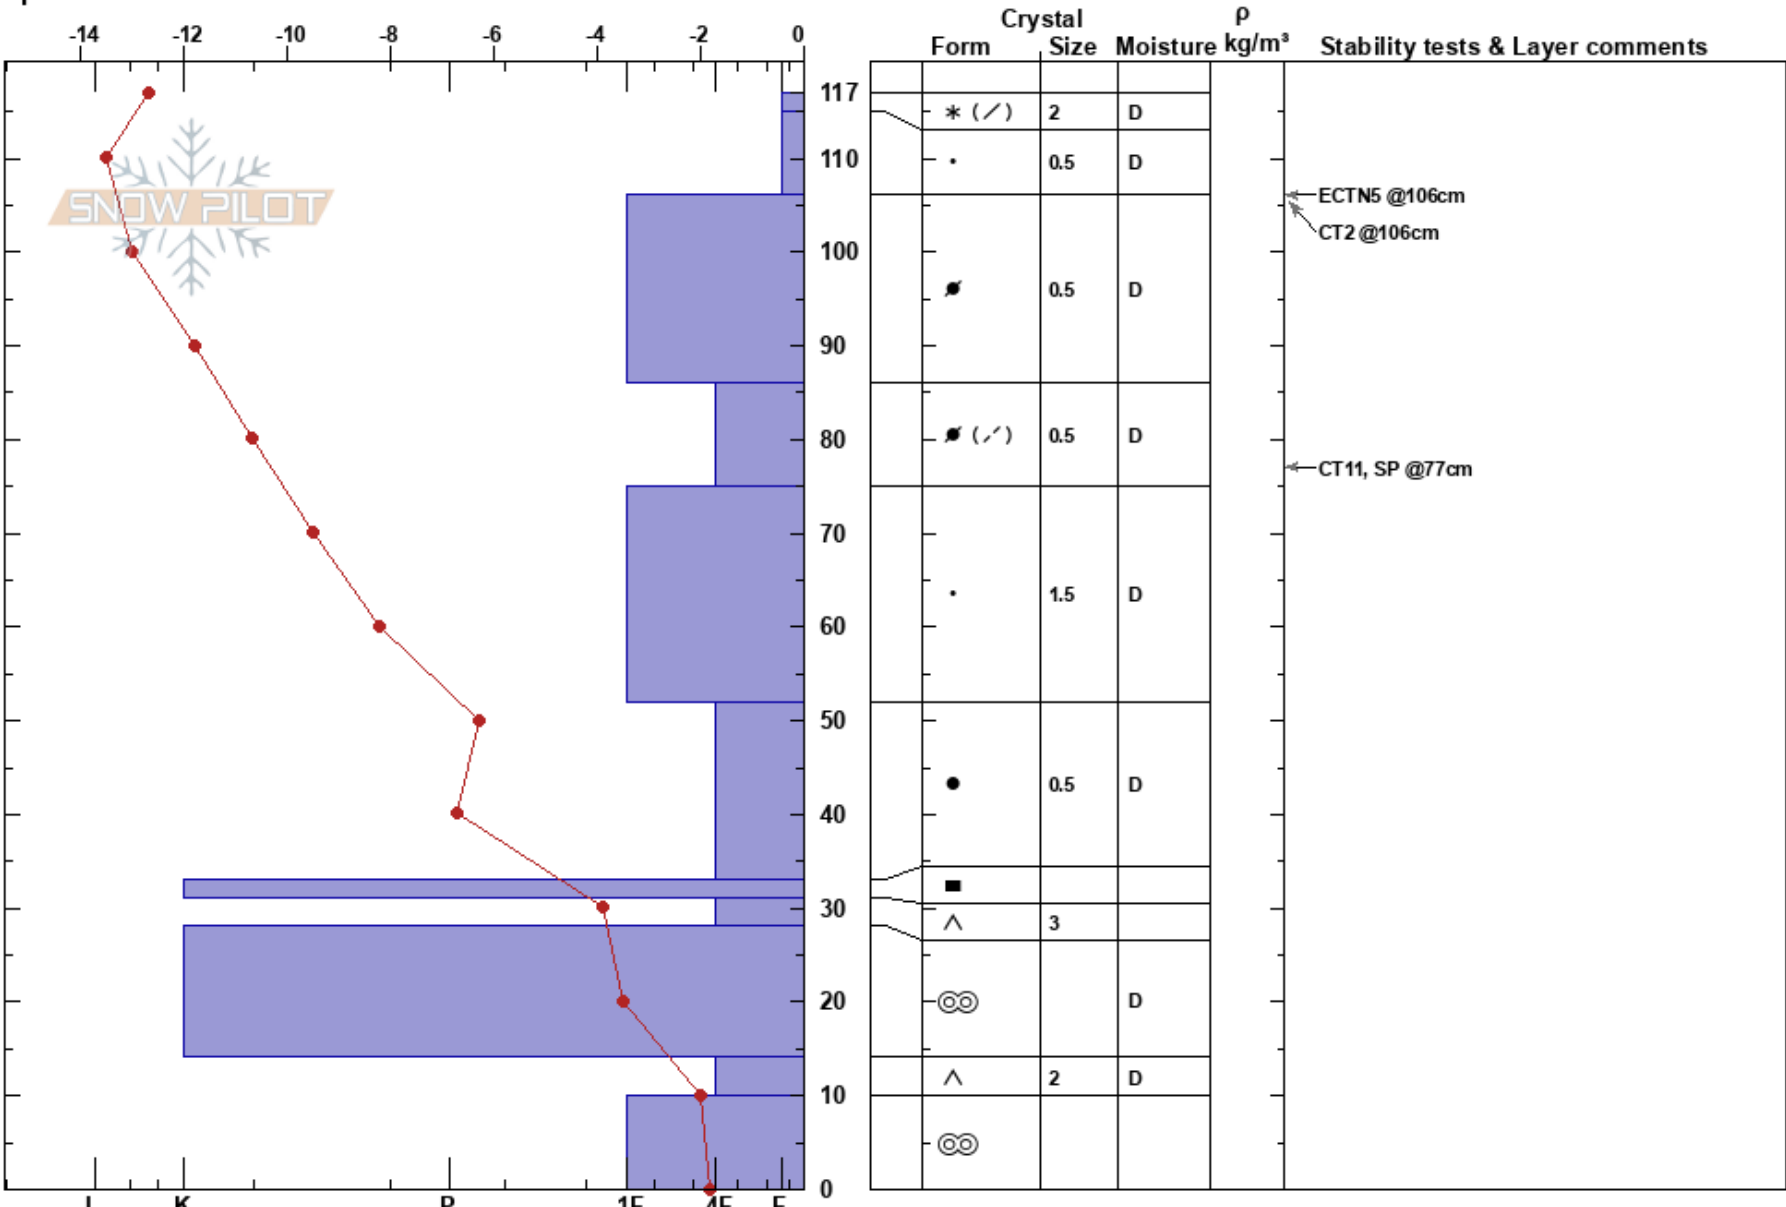

Svansjökläppen NW
 Funäsfjällen
 Sweden
 Elevation: 1110 m
 Aspect: NW
 Specifics:

karl johansson
 06/03/2017 - 12:00
 Co-ord: 62.56738N, 12.17663W
 Slope Angle: 20°
 Wind Loading: no

Stability: HS:117
 Air Temperature: -10.8°C PS: 10 115-106cm: Problematic layer
 Sky Cover: SCT
 Precipitation: NO
 Wind: W Light Breeze