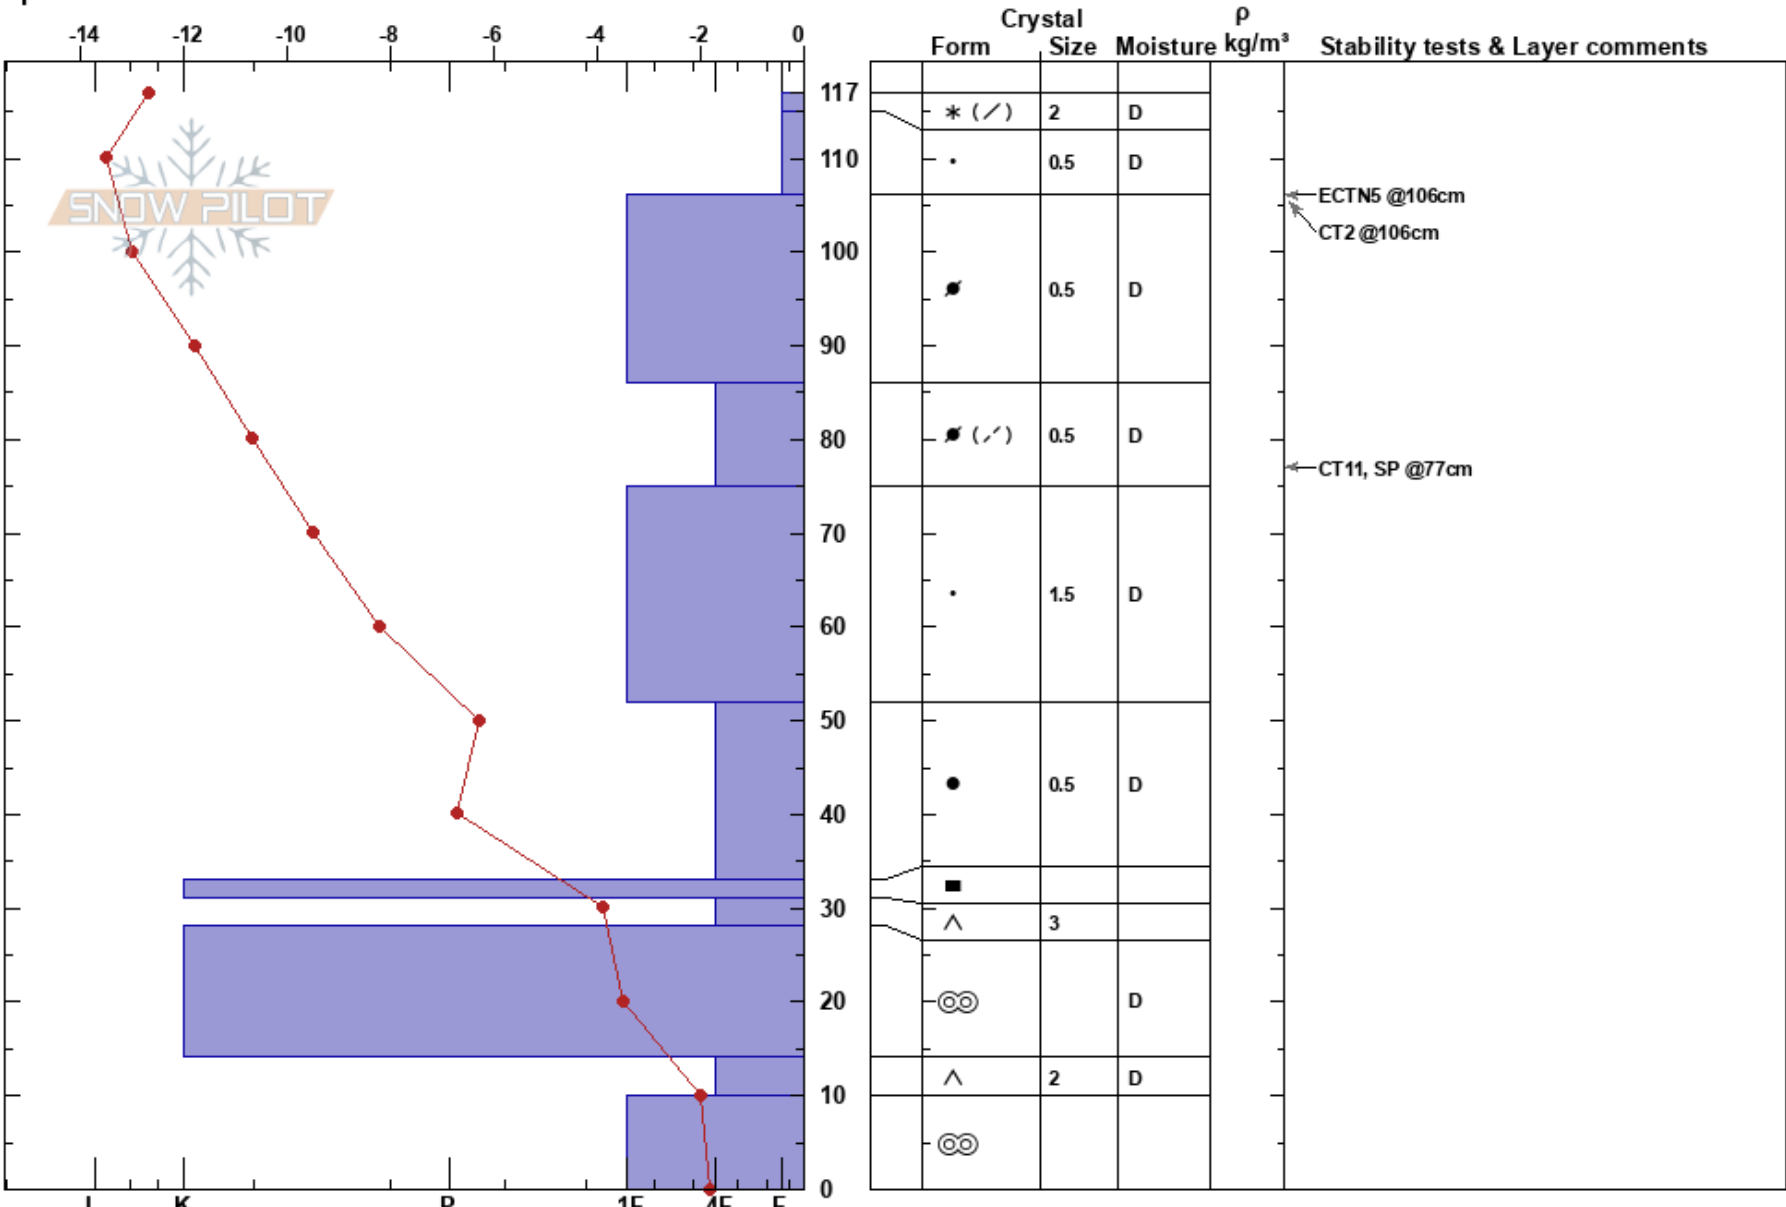

Svansjökläppen NW  
 Funäsfjällen  
 Sweden  
 Elevation: 1110 m  
 Aspect: NW  
 Specifics:

karl johansson  
 06/03/2017 - 12:00  
 Co-ord: 62.56738N, 12.17663W  
 Slope Angle: 20°  
 Wind Loading: no

Stability: HS:117  
 Air Temperature: -10.8°C PS: 10 115-106cm: Problematic layer  
 Sky Cover: SCT  
 Precipitation: NO  
 Wind: W Light Breeze

Notes: