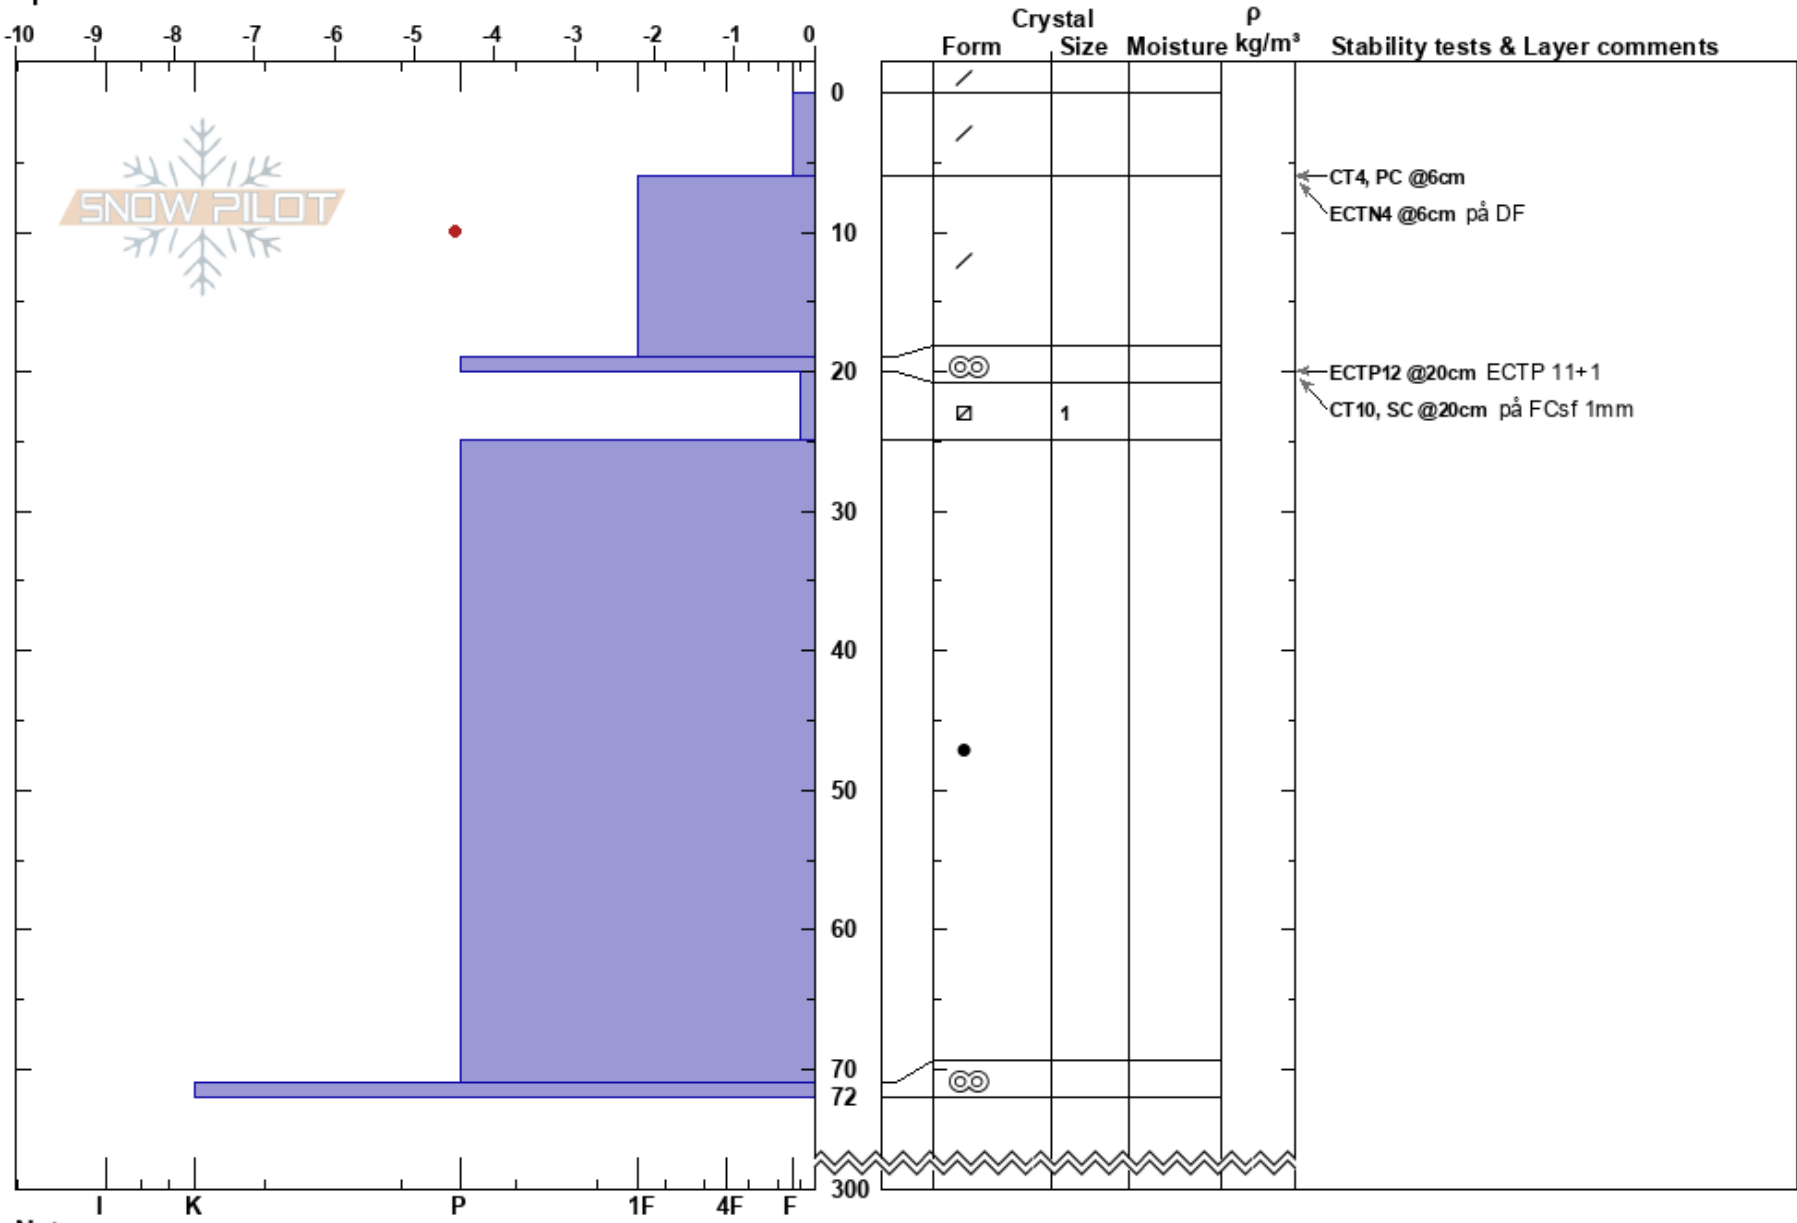

Lill Skarven ALP
 Funäsfjällen
 Sweden
Elevation: 1057 m
Aspect: SE
Specifics:

John Wilcoxon
 19/02/2020 - 09:55
Co-ord: 33V 364974E 6940905N
Slope Angle: 30°
Wind Loading: yes

Stability:
Air Temperature: -5.9°C **PF:** 20 **20-25cm:** Problematic layer
Sky Cover: FEW
Precipitation: NO
Wind: NW Moderate