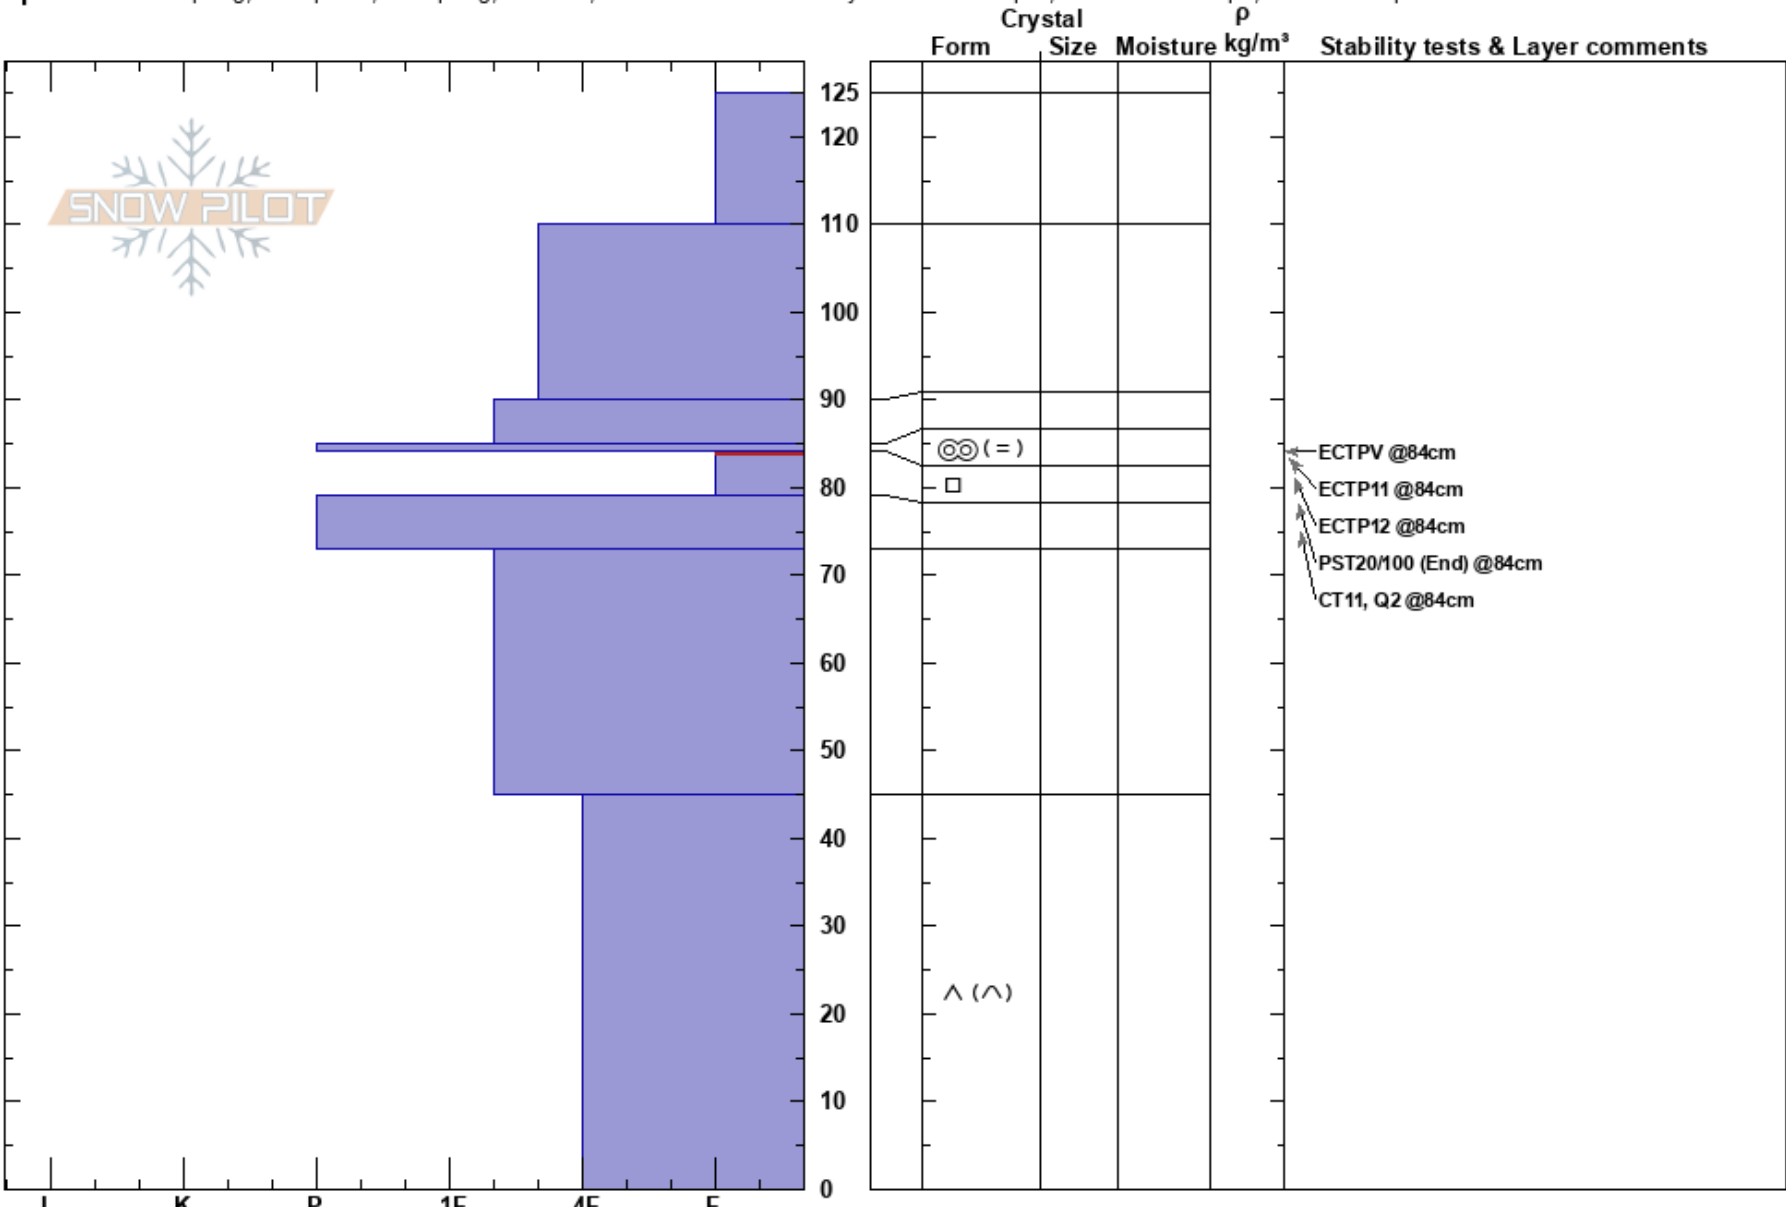

Jones Crk. Low
 Bridger Range
 MT
 Elevation: 7147 ft
 Aspect: 325°

Alex Marienthal
 03/04/2017 - 12:05pm
 Co-ord: 45.82500N, -110.94138W
 Slope Angle: 32°
 Wind Loading: no

Stability: Very Poor
 Air Temperature:
 Sky Cover: BKN
 Precipitation: NO
 Wind: SW Moderate

HS: 125
 Layer Notes:
 84-79cm: Problematic layer

Specifics: Collapsing, widespread; Collapsing, localized; Recent avalanche activity on different slopes; Ski tracks on slope; We skied slope

Notes: Triggered 3-4 large, rumbling collapses as we ascended, prompting this pit. One person's skin track already ascended. We had two large collapses while breaking trail, then had two while on the already established skin track. Instability isolated to nearby similar terrain, but significant.