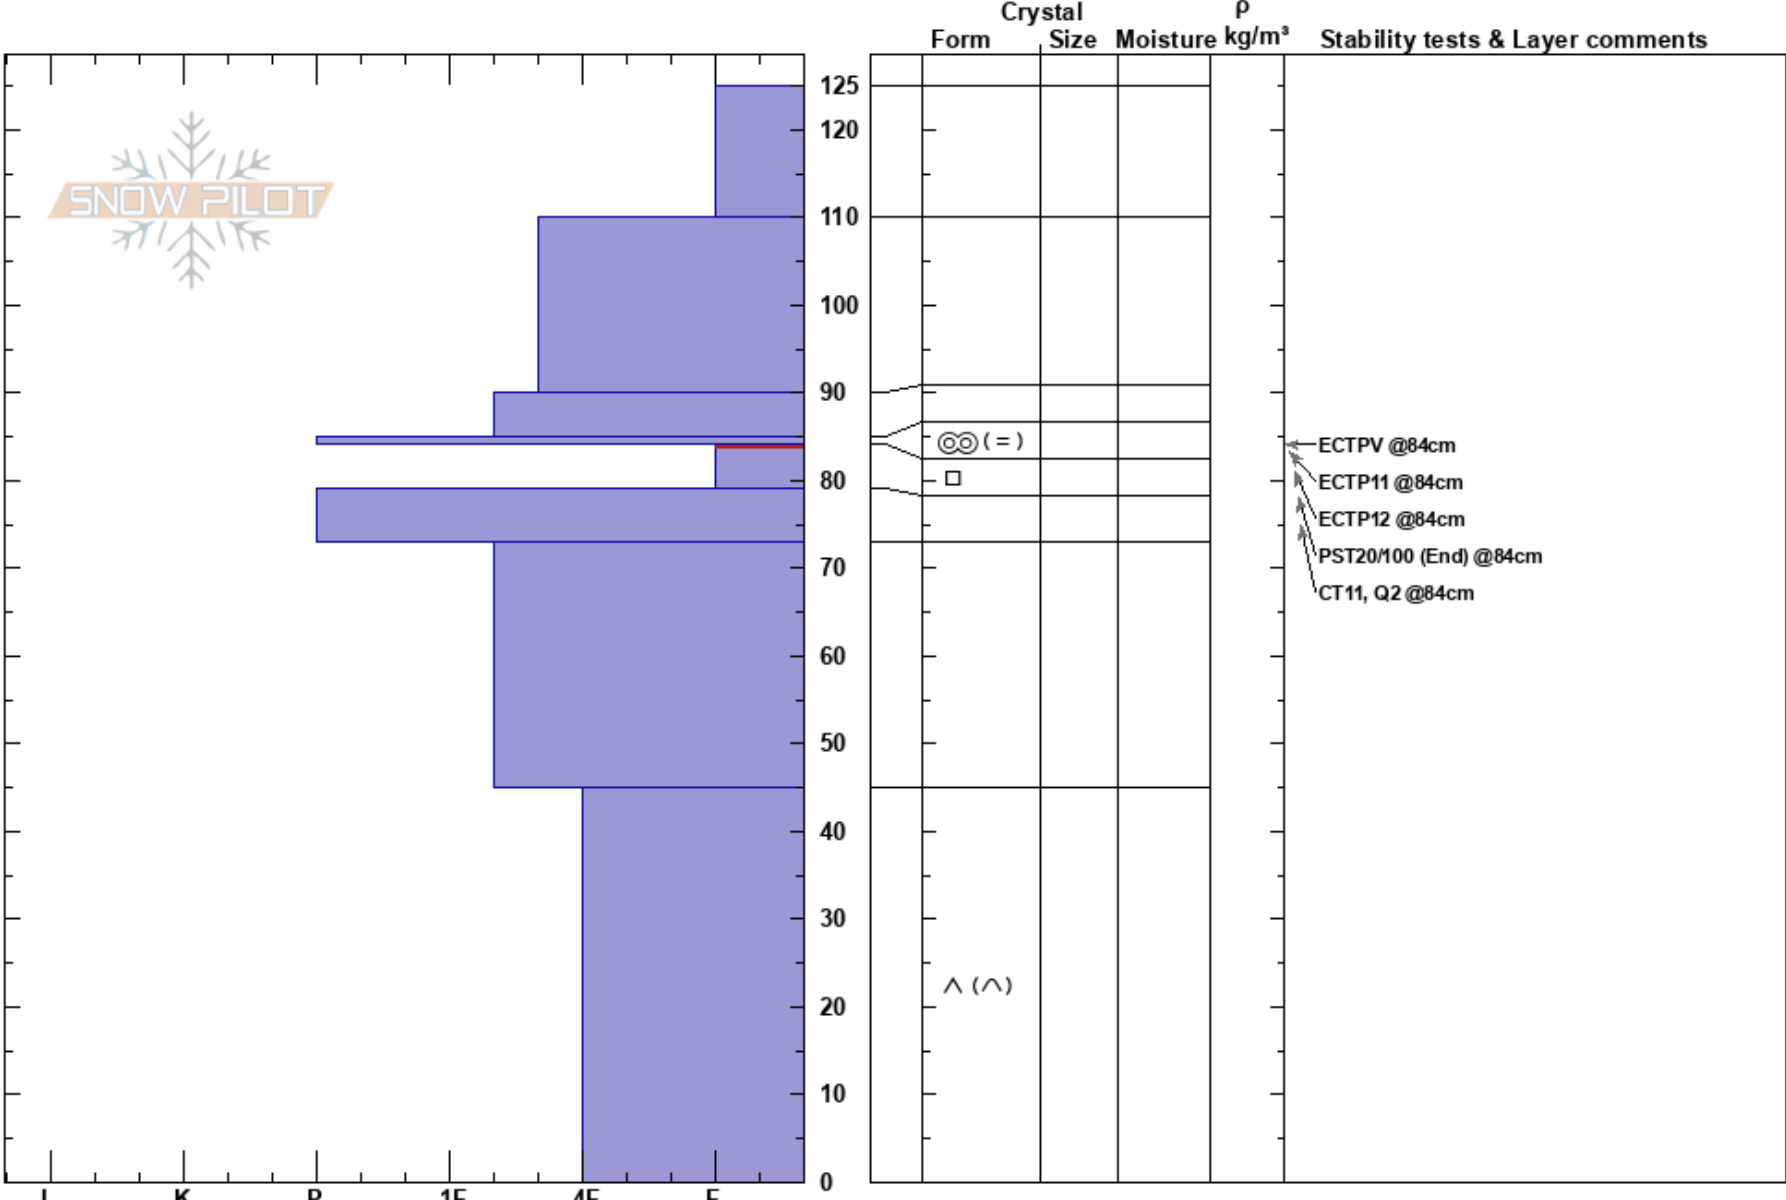

Jones Crk. Low  
 Bridger Range  
 MT  
 Elevation: 7147 ft  
 Aspect: 325°

Alex Marienthal  
 03/04/2017 - 12:05pm  
 Co-ord: 45.82500N, -110.94138W  
 Slope Angle: 32°  
 Wind Loading: no

Stability: Very Poor  
 Air Temperature:  
 Sky Cover: BKN  
 Precipitation: NO  
 Wind: SW Moderate  
 HS: 125  
 Layer Notes: 84-79cm: Problematic layer

Specifics: Collapsing, widespread; Collapsing, localized; Recent avalanche activity on different slopes; Ski tracks on slope; We skied slope

Notes: Triggered 3-4 large, rumbling collapses as we ascended, prompting this pit. One person's skin track already ascended. We had two large collapses while breaking trail, then had two while on the already established skin track. Instability isolated to nearby similar terrain, but significant.