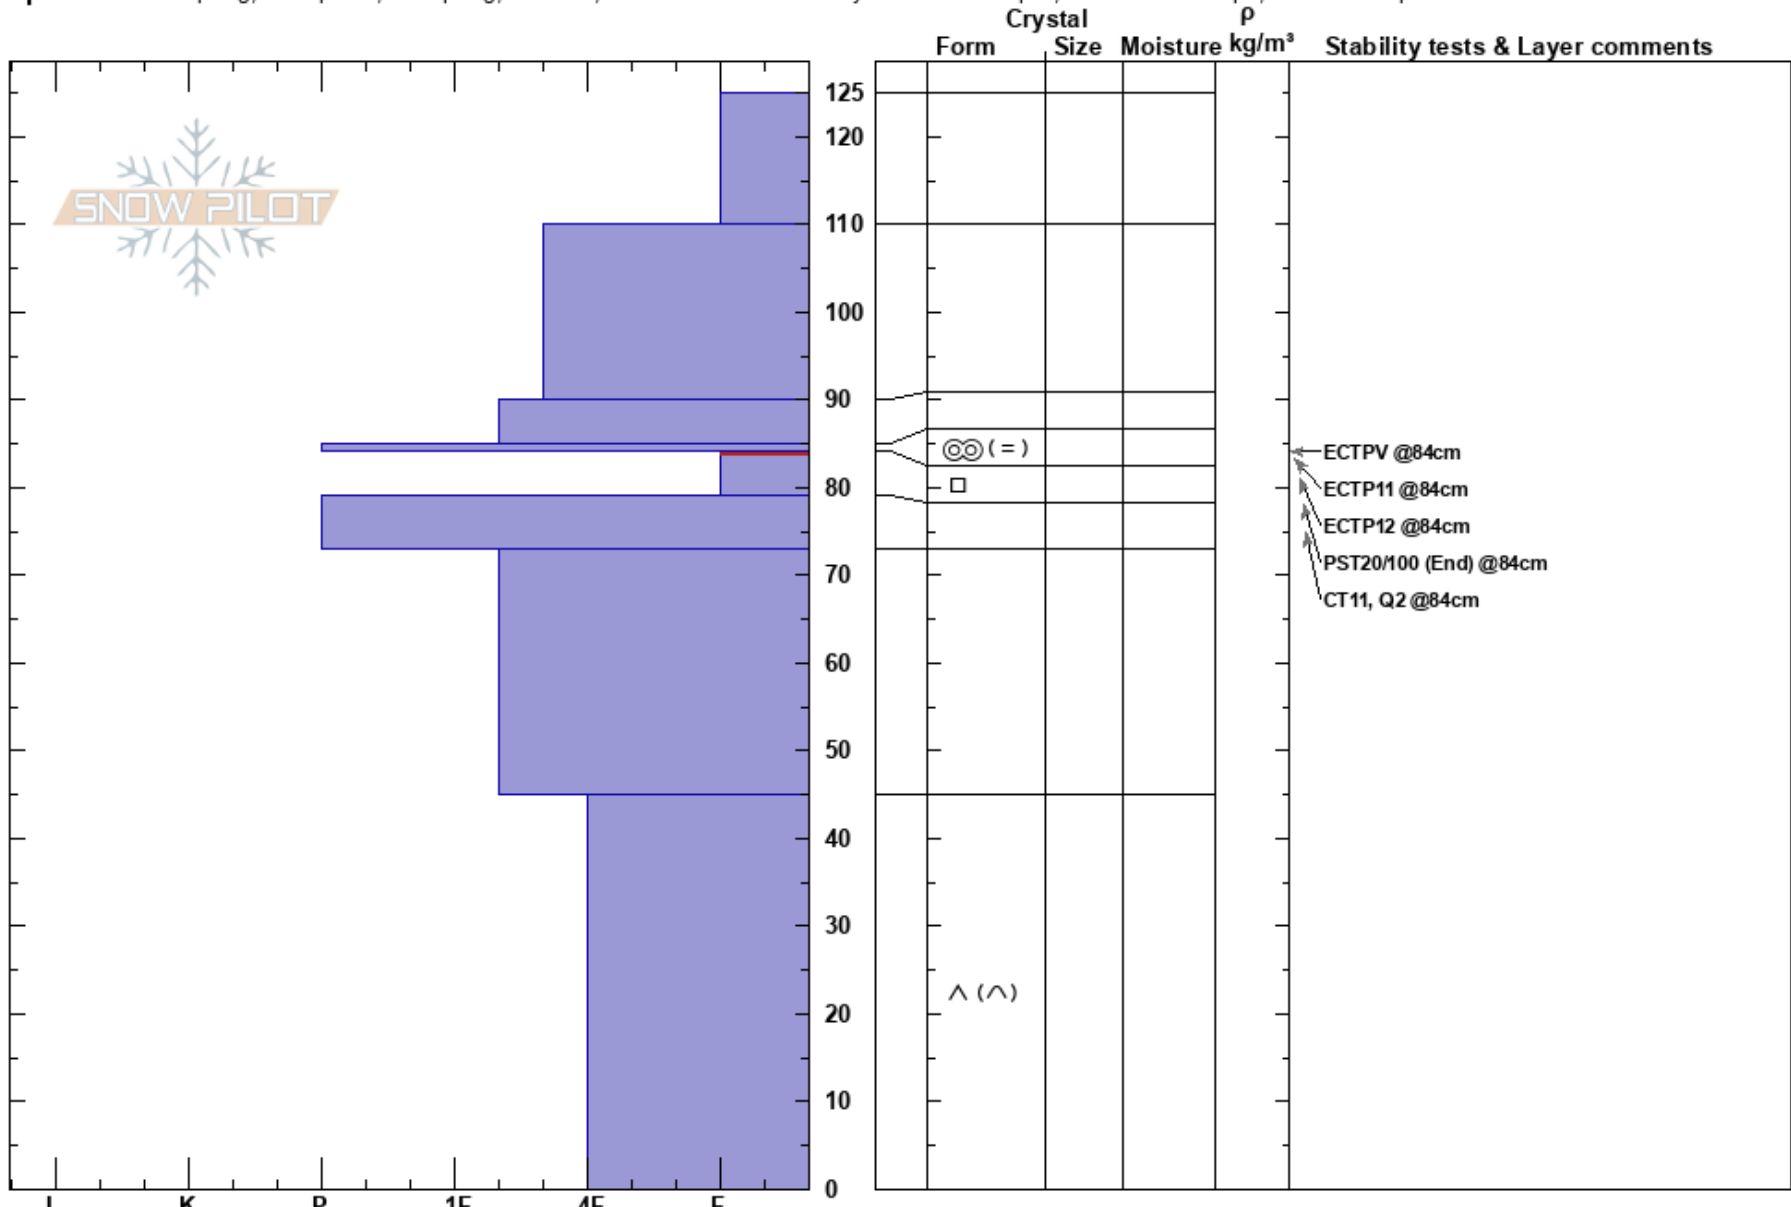

Jones Crk. Low  
 Bridger Range  
 MT  
 Elevation: 7147 ft  
 Aspect: 325°

Alex Marienthal  
 03/04/2017 - 12:05pm  
 Co-ord: 45.82500N, -110.94138W  
 Slope Angle: 32°  
 Wind Loading: no

Stability: Very Poor  
 Air Temperature:  
 Sky Cover: BKN  
 Precipitation: NO  
 Wind: SW Moderate

HS: 125  
 Layer Notes:  
 84-79cm: Problematic layer

Specifics: Collapsing, widespread; Collapsing, localized; Recent avalanche activity on different slopes; Ski tracks on slope; We skied slope

Notes: Triggered 3-4 large, rumbling collapses as we ascended, prompting this pit. One person's skin track already ascended. We had two large collapses while breaking trail, then had two while on the already established skin track. Instability isolated to nearby similar terrain, but significant.