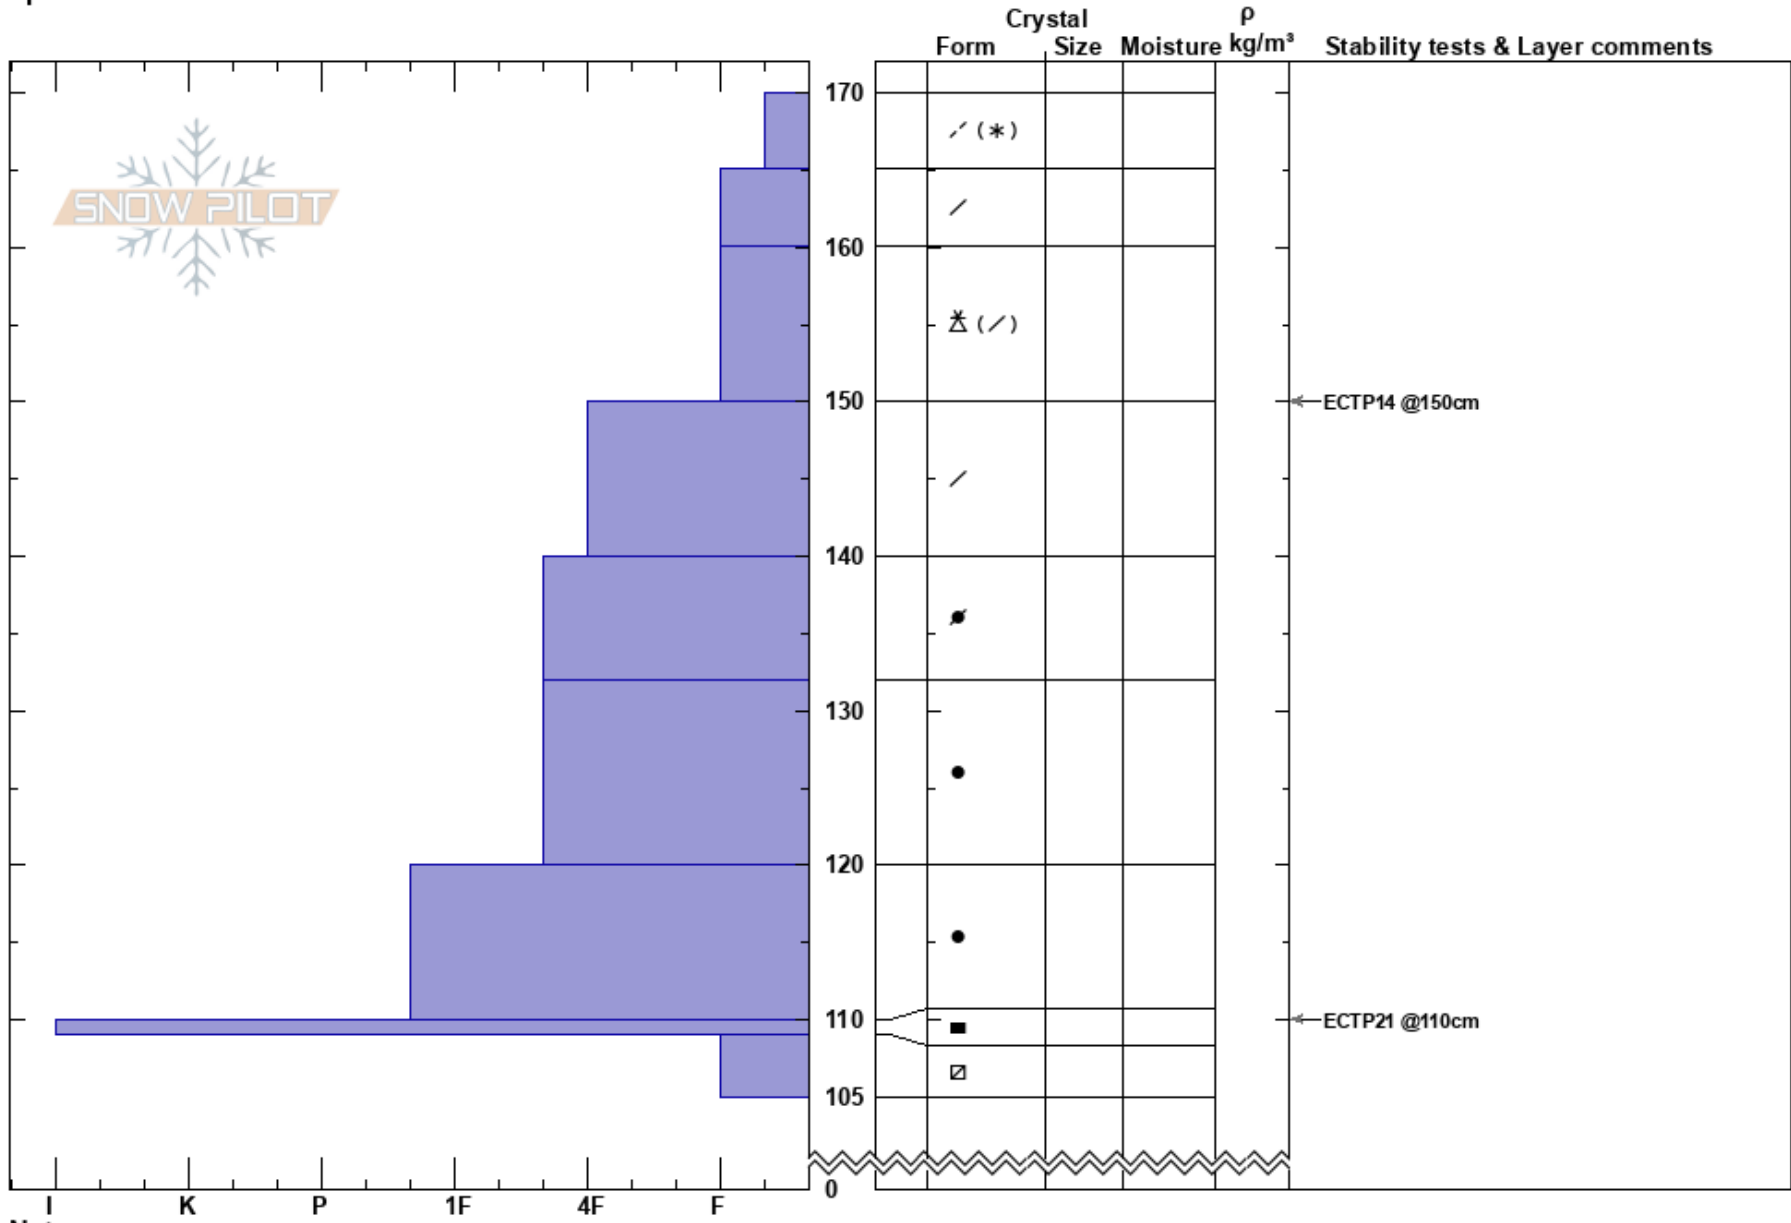

Wisherd Ridge
 Rattlesnake Mtns
 MT
 Elevation: 6061 ft
 Aspect: NE
 Specifics:

Jeff Carty
 02/17/2020 - 12:15pm
 Co-ord: 46.92315N, -113.77817W
 Slope Angle: 26°
 Wind Loading: yes

Stability: **HS:170**
 Air Temperature: -6°C **PF: 60** 110-109cm: Problematic layer
 Sky Cover: OVC **PS: 25**
 Precipitation: S1
 Wind: NW Moderate