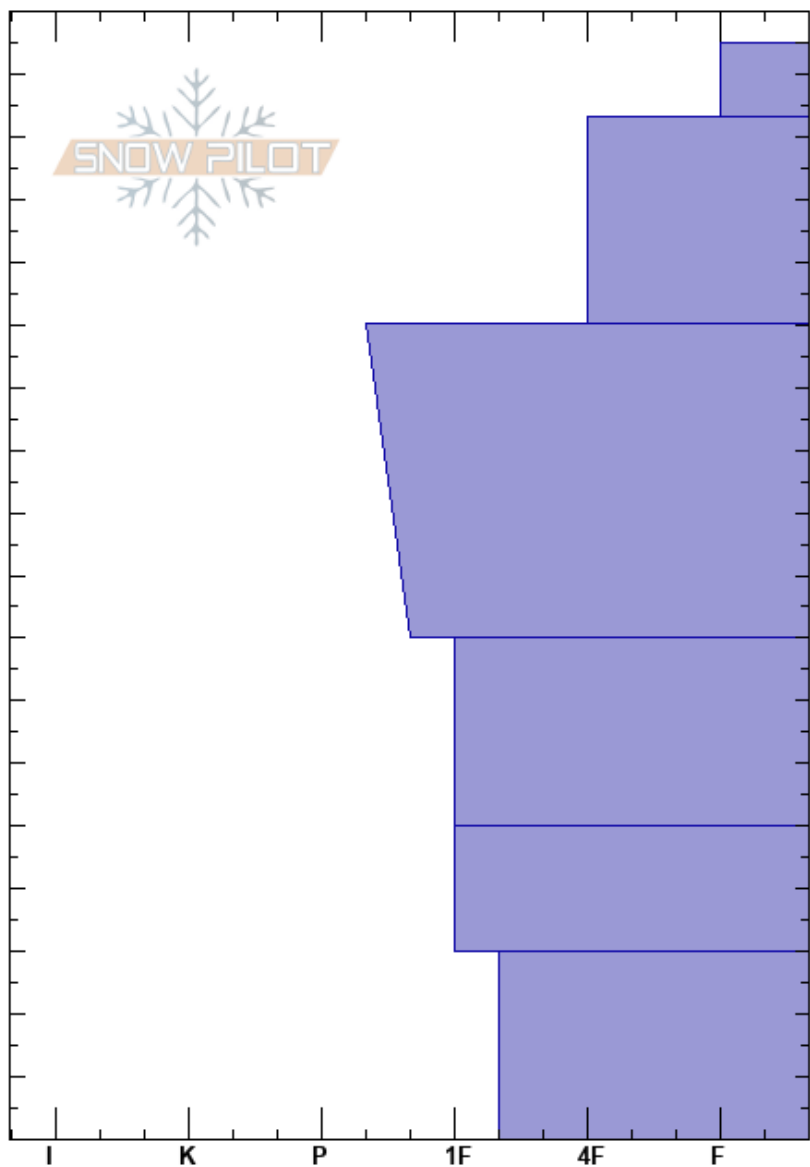

Ski Hill
 Lionhead Range
 MT
 Elevation: 8200 ft
 Aspect: 65°
 Specifics:

Doug Chabot-Admin
 02/15/2020 - 11:15am
 Co-ord: 44.70311N, -111.29657W
 Slope Angle: 25°
 Wind Loading: previous

Stability: Good
 Air Temperature: -11°C
 Sky Cover: OVC
 Precipitation: S1
 Wind: SW Light Breeze

HS: 175
 Layer Notes:
 130-80cm: maybe old snomo tracks

Crystal Form	Crystal		ρ kg/m ³	Stability tests & Layer comments
	Size	Moisture		
				← ECTN20 @130cm
				130-80cm: maybe old snomo tracks
	^			
	^			