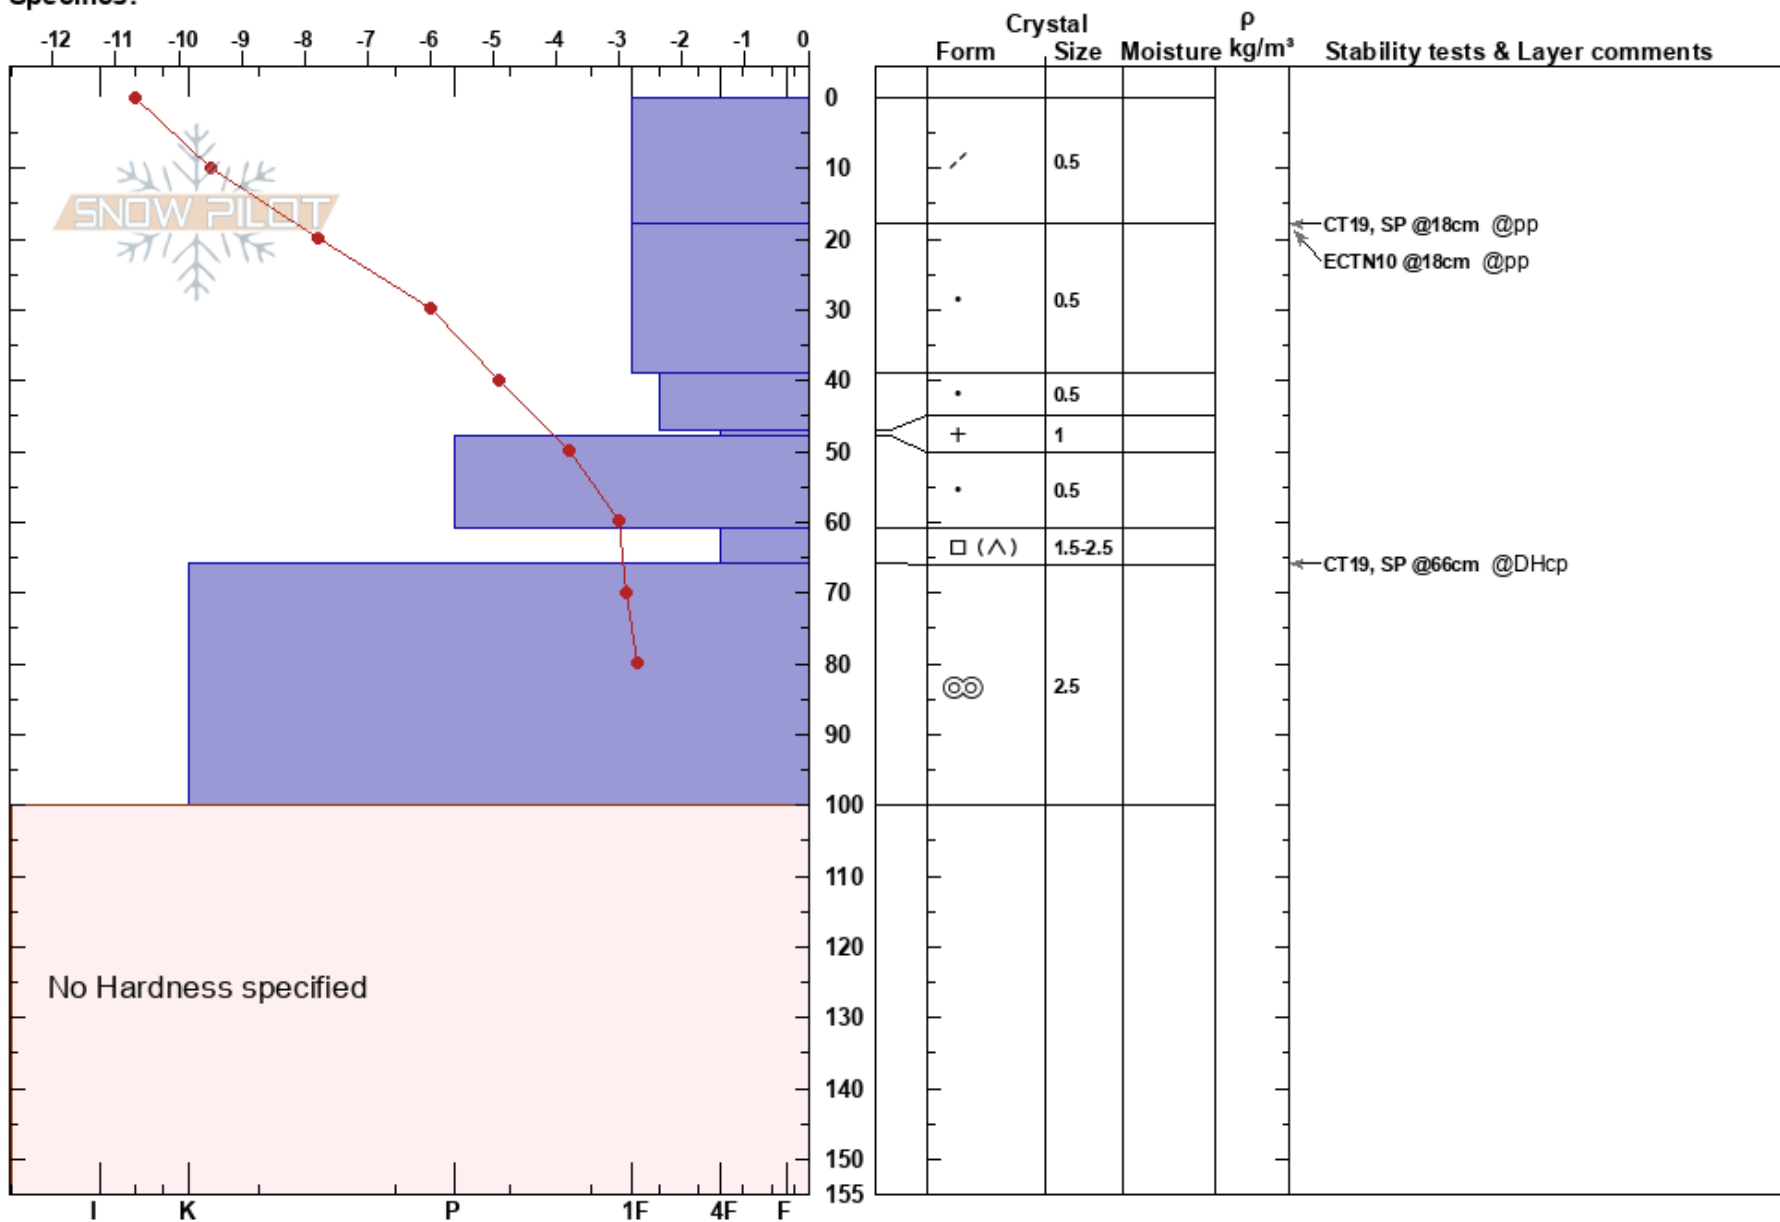

Skårsfjället W läforma  
 Funäsfjällen  
 Sweden  
 Elevation: 1024 m  
 Aspect: W  
 Specifics:

Mattias Åberg  
 05/03/2017 - 00:20  
 Co-ord: 62.76990N, 12.15998E  
 Slope Angle: 27°  
 Wind Loading:

Stability:  
 Air Temperature: -9.3°C  
 Sky Cover: BKN  
 Precipitation: NO  
 Wind: S Moderate

Layer Notes:

Notes: Liten läformation.