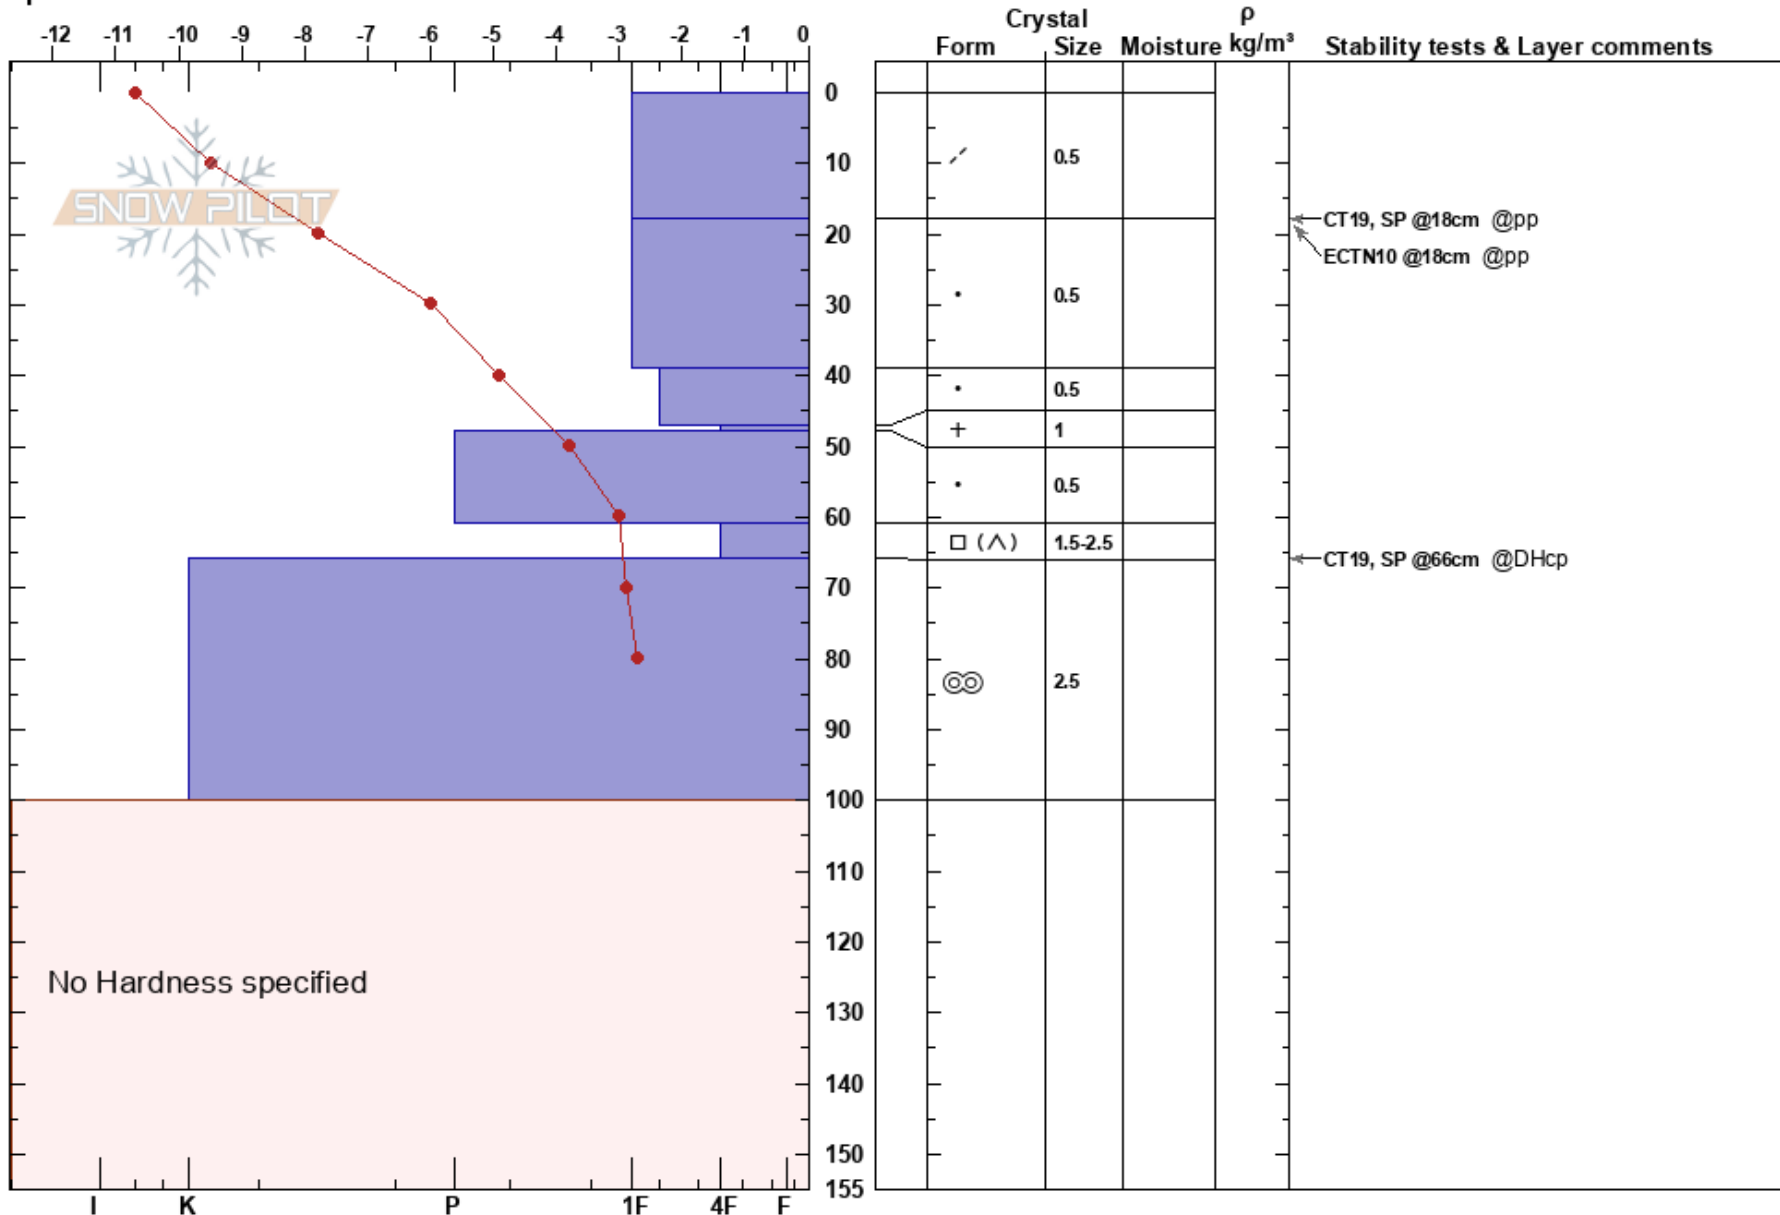

Skårsfjället W läforma  
 Funäsfjällen  
 Sweden  
 Elevation: 1024 m  
 Aspect: W  
 Specifics:

Mattias Åberg  
 05/03/2017 - 00:20  
 Co-ord: 62.76990N, 12.15998E  
 Slope Angle: 27°  
 Wind Loading:

Stability:  
 Air Temperature: -9.3°C  
 Sky Cover: BKN  
 Precipitation: NO  
 Wind: S Moderate

Layer Notes:

Notes: Liten läformation.