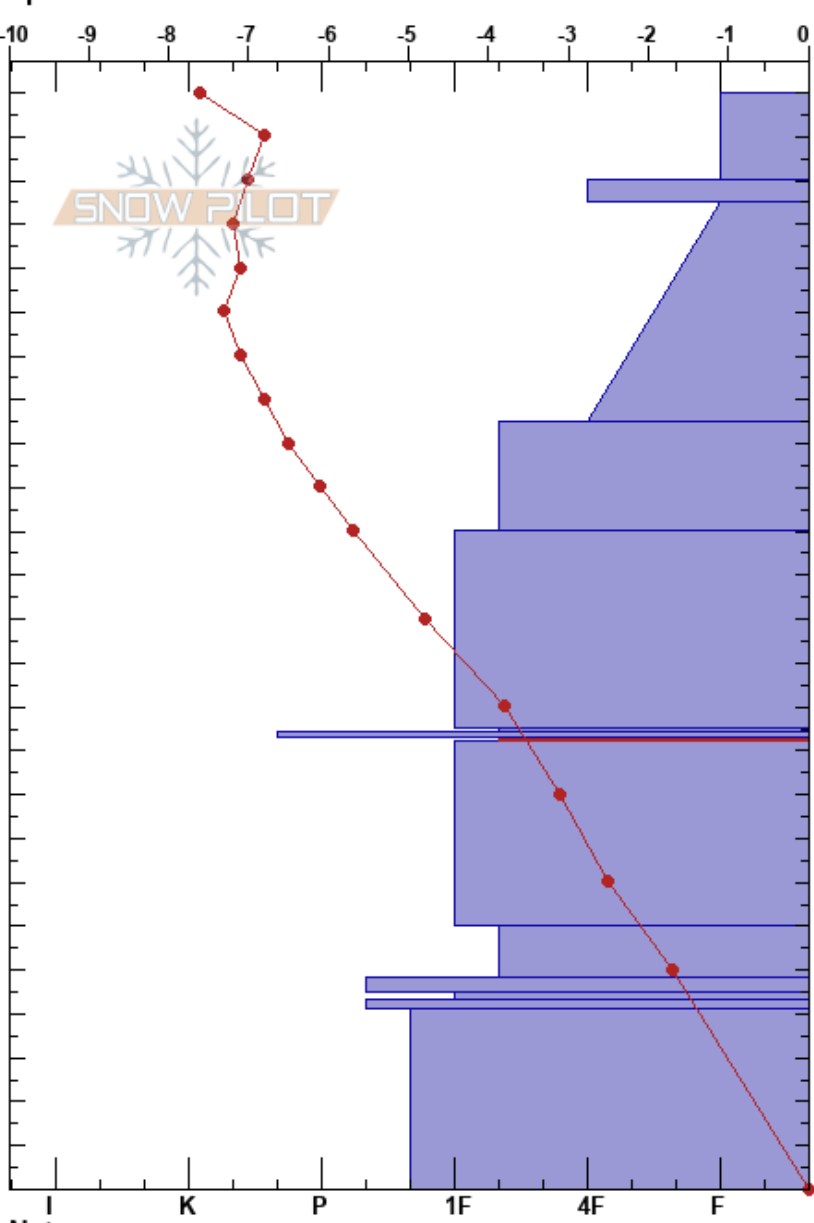

Nipplish Trees
 Bridger Range
 MT
 Elevation: 7450 ft
 Aspect: E
 Specifics:

Zachary Miller
 02/14/2020 - 2:00pm
 Co-ord: 45.83700N, -110.93570W
 Slope Angle: 32°
 Wind Loading:

Stability: Good
 Air Temperature: -7.1°C
 Sky Cover: OVC
 Precipitation: S-1
 Wind: S Calm

HS:250
 Layer Notes:
 103-102cm: Problematic layer
 48-45cm: decomposing
 43-41cm: decomposing

Height (cm)	Crystal		Moisture	ρ kg/m³	Stability tests & Layer comments
	Form	Size			
250	+			88	
240	+			56	← ECTN1 @240cm
230	+ (●)	0.1		108	← ECTN8 @225cm
220				104	
210				160	← ECTN20 @205cm
200	/	0.5		152	
190				192	
180				168	← CT28, PC @175cm
170				172	
160	/	0.5		188	
150				200	
140				216	
130	●	0.3		236	
120				248	
110	⊖	0.5		272	
100	=			272	
90	⊖	0.5		296	
80	⊖	1		300	
70				284	
60	□	1-2		308	
50	⊙⊙			308	48-45cm: decomposing
40	□	2-3		348	
30	■			292	43-41cm: decomposing
20				308	
10	□ (^)	2-4		320	
0				320	