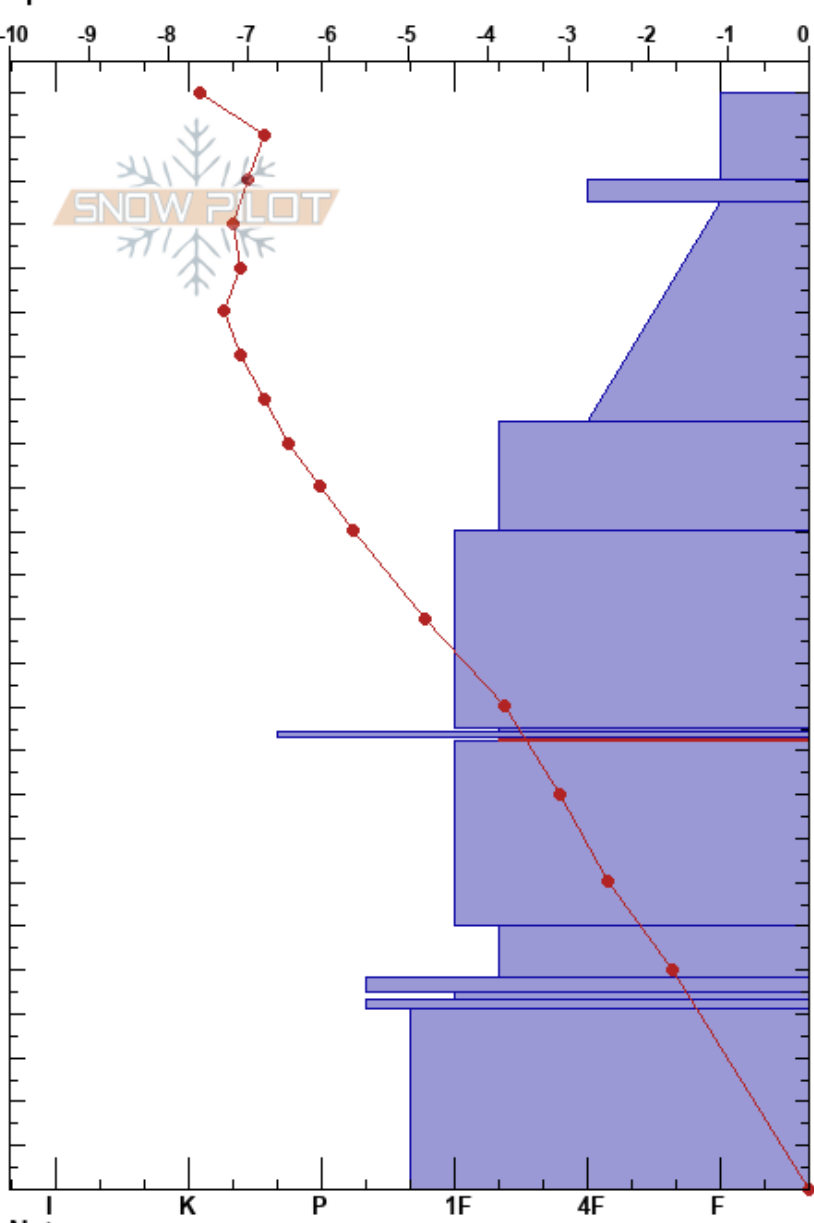

Nipplish Trees
 Bridger Range
 MT
 Elevation: 7450 ft
 Aspect: E
 Specifics:

Zachary Miller
 02/14/2020 - 2:00pm
 Co-ord: 45.83700N, -110.93570W
 Slope Angle: 32°
 Wind Loading:

Stability: Good
 Air Temperature: -7.1°C
 Sky Cover: OVC
 Precipitation: S-1
 Wind: S Calm

HS:250
 Layer Notes:
 103-102cm: Problematic layer
 48-45cm: decomposing
 43-41cm: decomposing

Elevation (cm)	Crystal		Moisture	ρ kg/m ³	Stability tests & Layer comments
	Form	Size			
250	+			88	
240	+			56	← ECTN1 @240cm
230	+ (●)	0.1		108	← ECTN8 @225cm
220				104	
210				160	← ECTN20 @205cm
200	/	0.5		152	
190				192	
180				168	← CT28, PC @175cm
170				172	
160	/	0.5		188	
150				200	
140				216	
130	●	0.3		236	
120				248	
110	⊖	0.5		272	
100	=			272	
90	⊖	0.5		296	
80	⊖	1		300	
70				284	
60	□	1-2		308	
50	⊙⊙			308	48-45cm: decomposing
40	□	2-3		348	
30	■			292	43-41cm: decomposing
20				308	
10	□ (^)	2-4		320	
0				320	