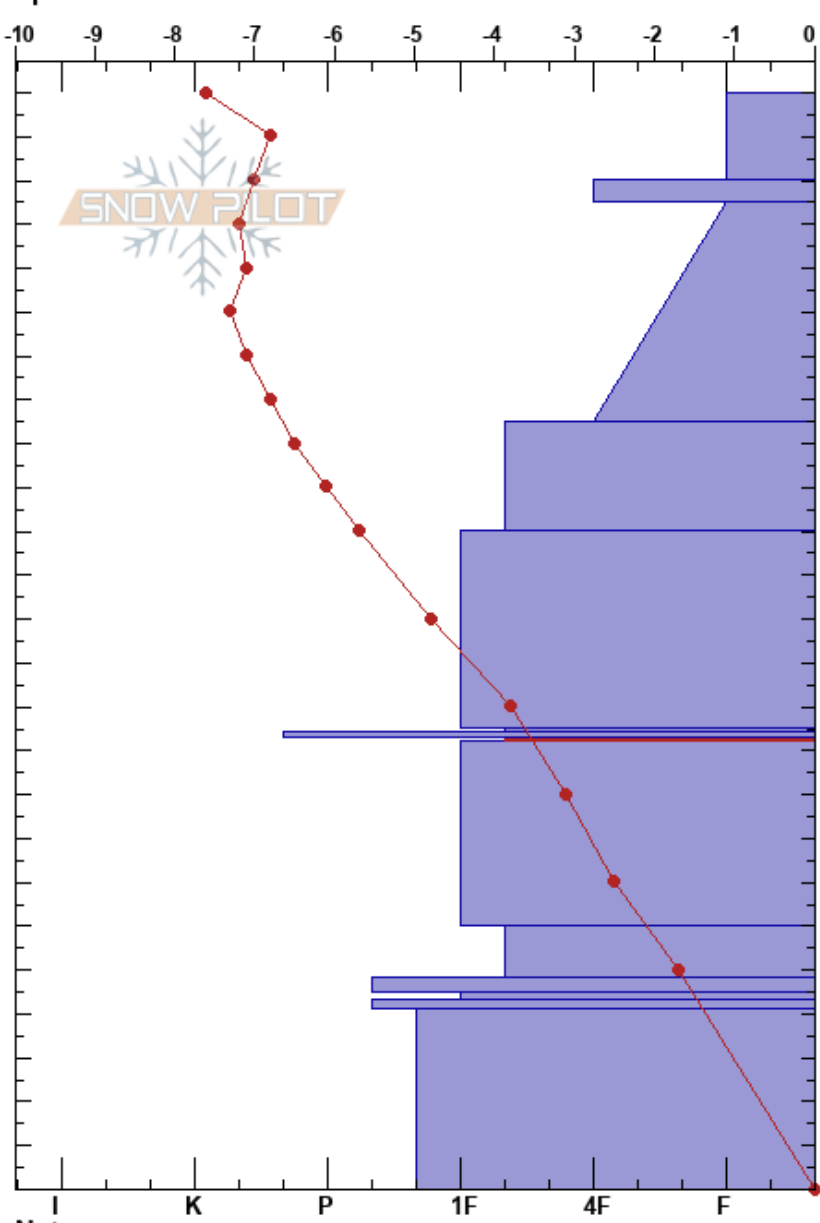

Nipplish Trees  
 Bridger Range  
 MT  
 Elevation: 7450 ft  
 Aspect: E  
 Specifics:

Zachary Miller  
 02/14/2020 - 2:00pm  
 Co-ord: 45.83700N, -110.93570W  
 Slope Angle: 32°  
 Wind Loading:

Stability: Good  
 Air Temperature: -7.1°C  
 Sky Cover: OVC  
 Precipitation: S-1  
 Wind: S Calm

HS:250  
 Layer Notes:  
 103-102cm: Problematic layer  
 48-45cm: decomposing  
 43-41cm: decomposing

Height (cm)	Crystal		Moisture	$\rho$ kg/m <sup>3</sup>	Stability tests & Layer comments
	Form	Size			
250	+			88	
240	+			56	← ECTN1 @240cm
230	+ (●)	0.1		108	← ECTN8 @225cm
220				104	
210				160	← ECTN20 @205cm
200	/	0.5		152	
190				192	
180				168	← CT28, PC @175cm
170				172	
160	/	0.5		188	
150				200	
140				216	
130	●	0.3		236	
120				248	
110	⊖	0.5		272	
100	=			272	
90	⊖	0.5		296	
80	⊖	1		300	
70				284	
60	□	1-2		308	
50	⊙⊙			308	48-45cm: decomposing
40	□	2-3		348	
30	■			292	43-41cm: decomposing
20				308	
10	□ (^)	2-4		320	
0				320	