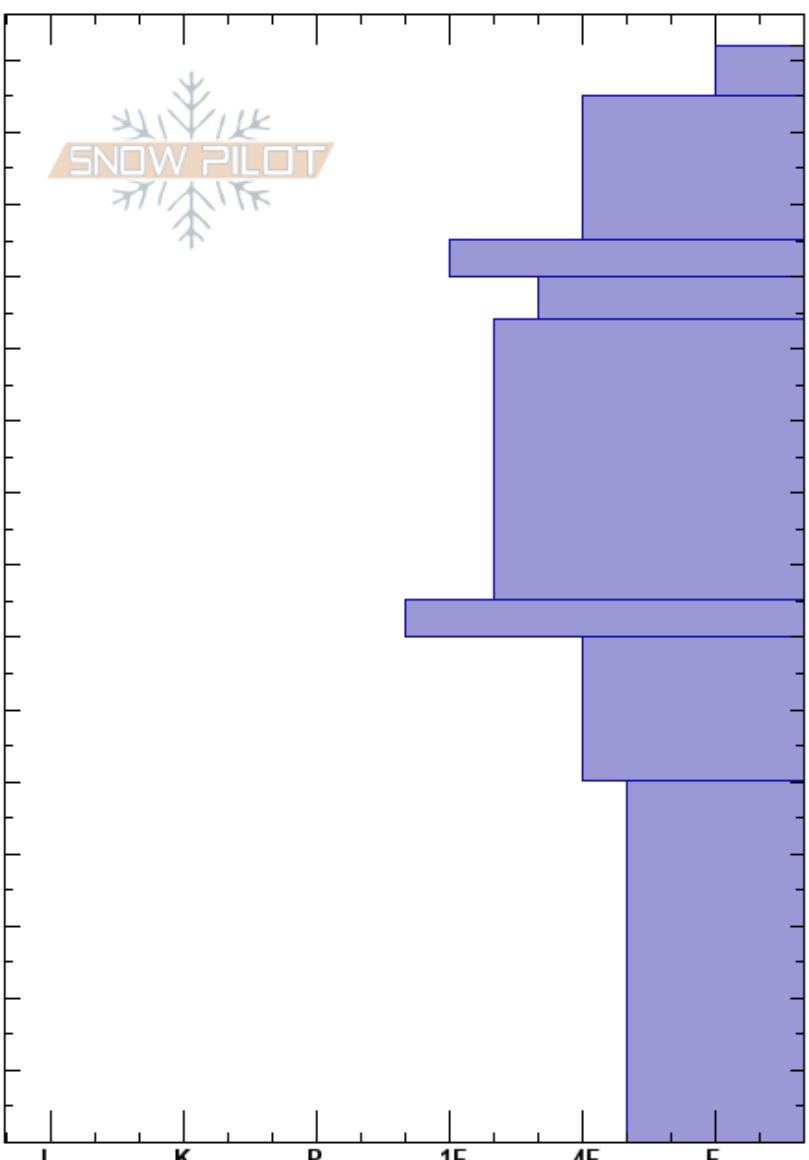

Jones Creek
 Bridger Range
 MT
 Elevation: 8438 ft
 Aspect: 300°

Alex Marienthal
 03/04/2017 - 11:20am
 Co-ord: 45.82404N, -110.93309W
 Slope Angle: 37°
 Wind Loading: no

Stability: Good
 Air Temperature:
 Sky Cover: BKN
 Precipitation: NO
 Wind: SW Light Breeze

HS: 152
PF: 100

Layer Notes:

Specifics: Recent avalanche activity on different slopes; Ski tracks on slope; We skied slope

Depth (cm)	Crystal		Moisture	ρ kg/m ³	Stability tests & Layer comments
	Form	Size			
152					
140					
130					
125					← CT15, Q2 @125cm
120					← 2x ECTN23 @120cm
110					
100					
90	⊖	1			
80					
75					
70					
60					
50					← 2x CT27, Q3 @50cm
40					
30	^ (^)	3			
20					
10					
0					