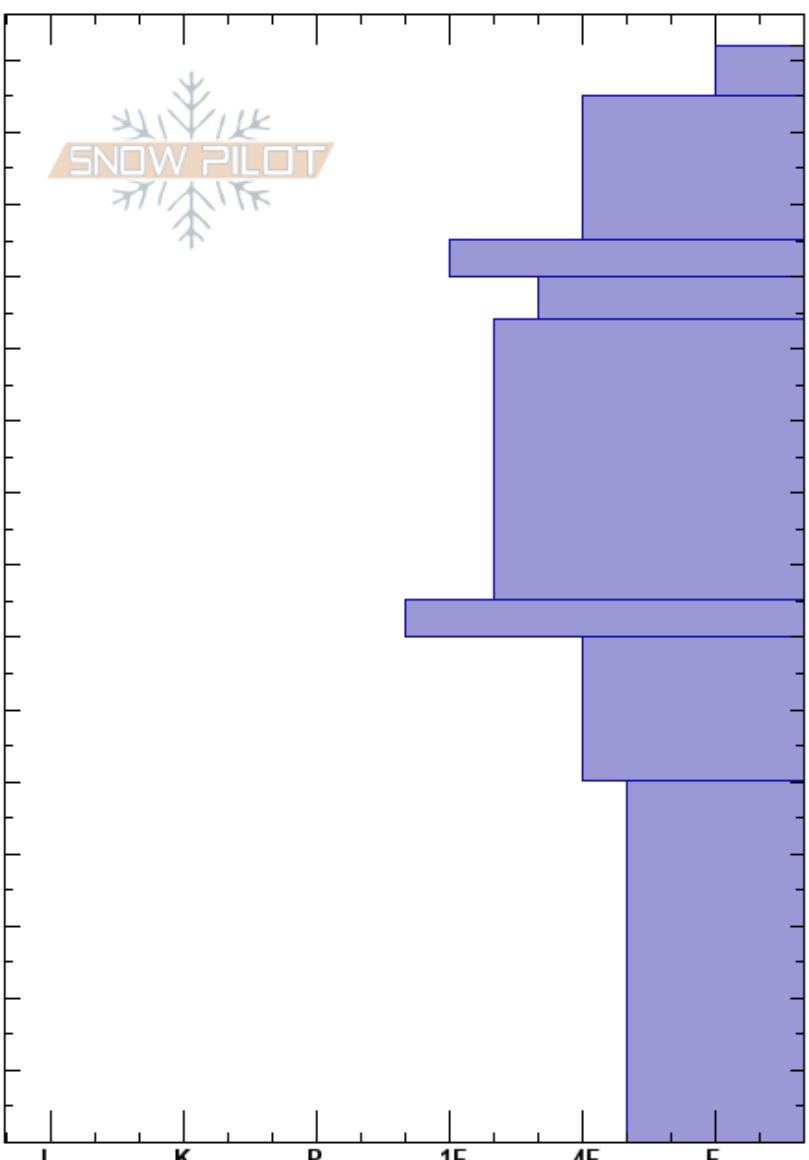

Jones Creek
 Bridger Range
 MT
 Elevation: 8438 ft
 Aspect: 300°

Alex Marienthal
 03/04/2017 - 11:20am
 Co-ord: 45.82404N, -110.93309W
 Slope Angle: 37°
 Wind Loading: no

Stability: Good
 Air Temperature:
 Sky Cover: BKN
 Precipitation: NO
 Wind: SW Light Breeze

HS: 152
PF: 100

Layer Notes:

Specifics: Recent avalanche activity on different slopes; Ski tracks on slope; We skied slope

Depth (cm)	Crystal		Moisture	ρ kg/m ³	Stability tests & Layer comments
	Form	Size			
152					
140					
130					
120					← CT15, Q2 @125cm ← 2x ECTN23 @120cm
110					
100					
90	⊖	1			
80					
70					
60					
50					← 2x CT27, Q3 @50cm
40					
30	^ (^)	3			
20					
10					
0					