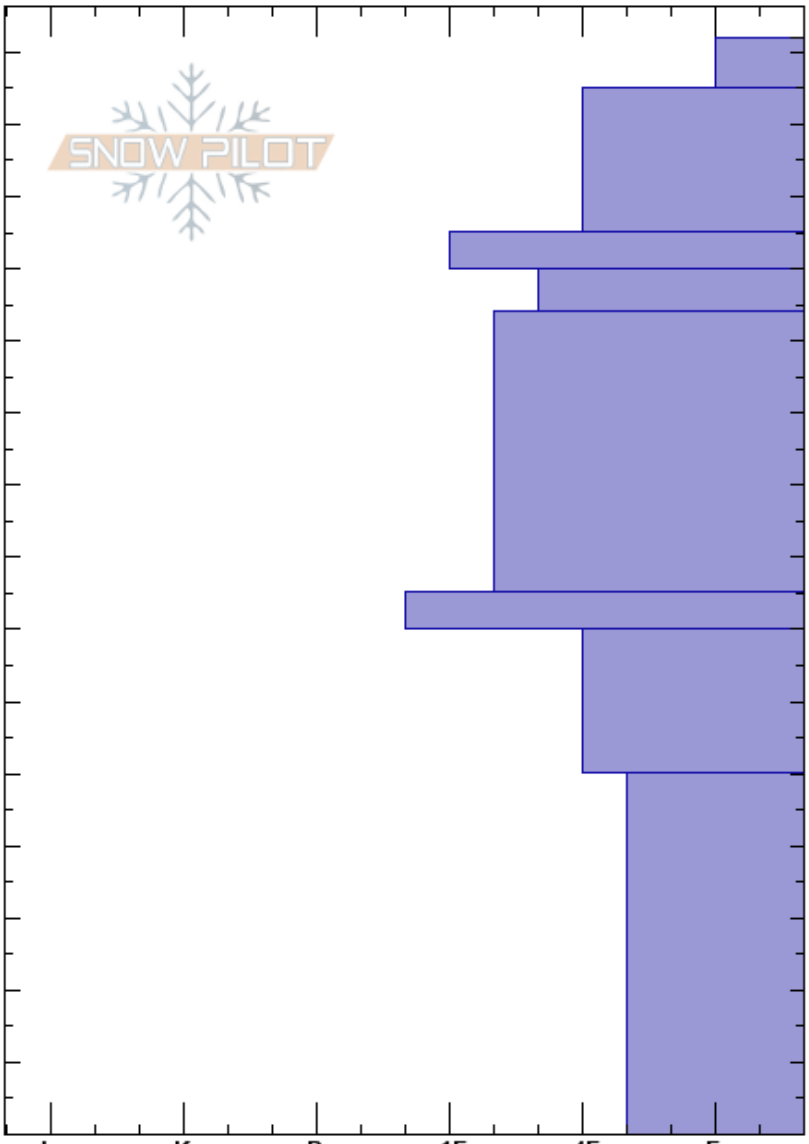

Jones Creek
 Bridger Range
 MT
 Elevation: 8438 ft
 Aspect: 300°

Alex Marienthal
 03/04/2017 - 11:20am
 Co-ord: 45.82404N, -110.93309W
 Slope Angle: 37°
 Wind Loading: no

Stability: Good
 Air Temperature:
 Sky Cover: BKN
 Precipitation: NO
 Wind: SW Light Breeze

HS: 152
PF: 100

Layer Notes:

Specifics: Recent avalanche activity on different slopes; Ski tracks on slope; We skied slope

Crystal Form	Crystal Size	Moisture	ρ kg/m ³	Stability tests & Layer comments
				← CT15, Q2 @125cm
				← 2x ECTN23 @120cm
⊖	1			
				← 2x CT27, Q3 @50cm
^ (^)	3			