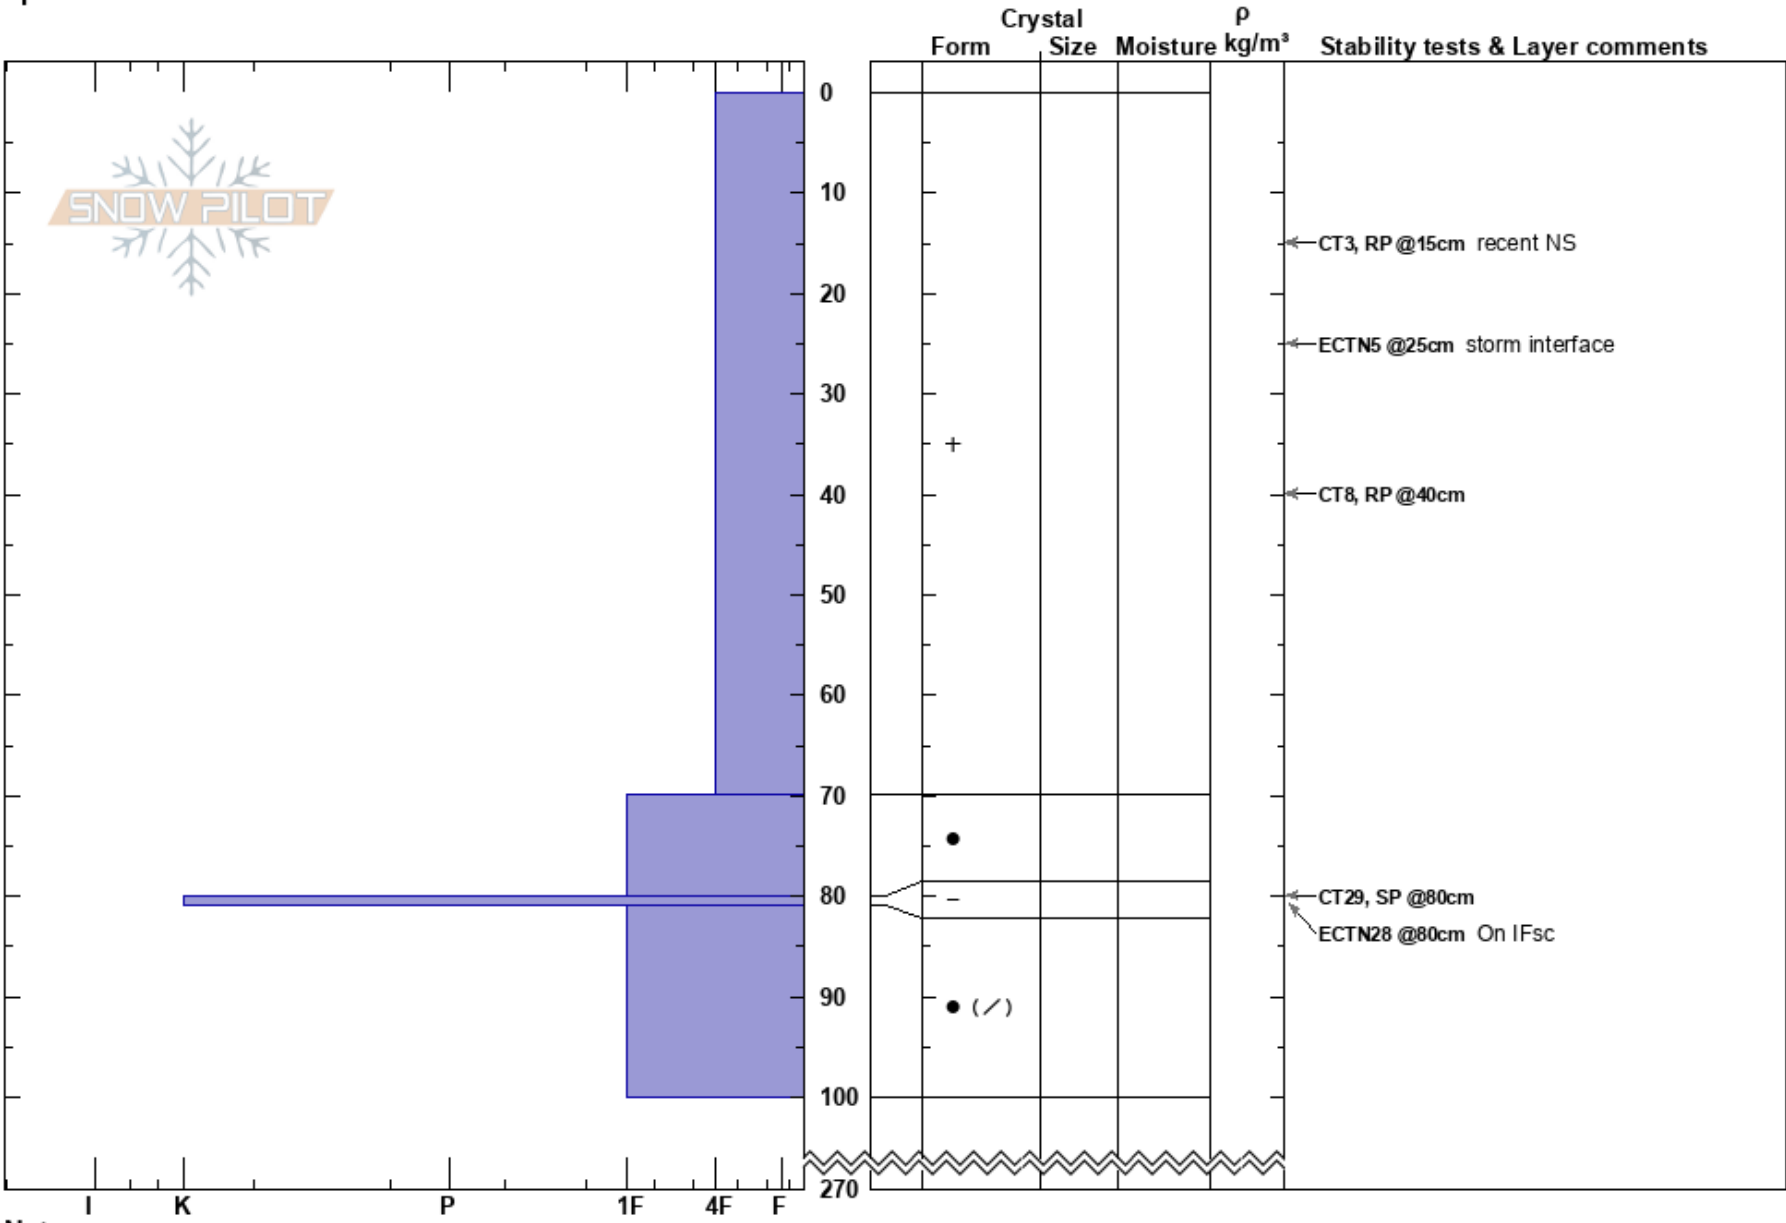

Farside Ridge
 Monashee
 BC
Elevation: 1970 m
Aspect: 200°
Specifics:

luke stevens
 03/03/2017 - 14:30
Co-ord:
Slope Angle: 28°
Wind Loading:

Stability:
Air Temperature:
Sky Cover:
Precipitation:
Wind:

HS:270

Layer Notes:

Notes: Sparse trees, 20m below ridge, in the burn