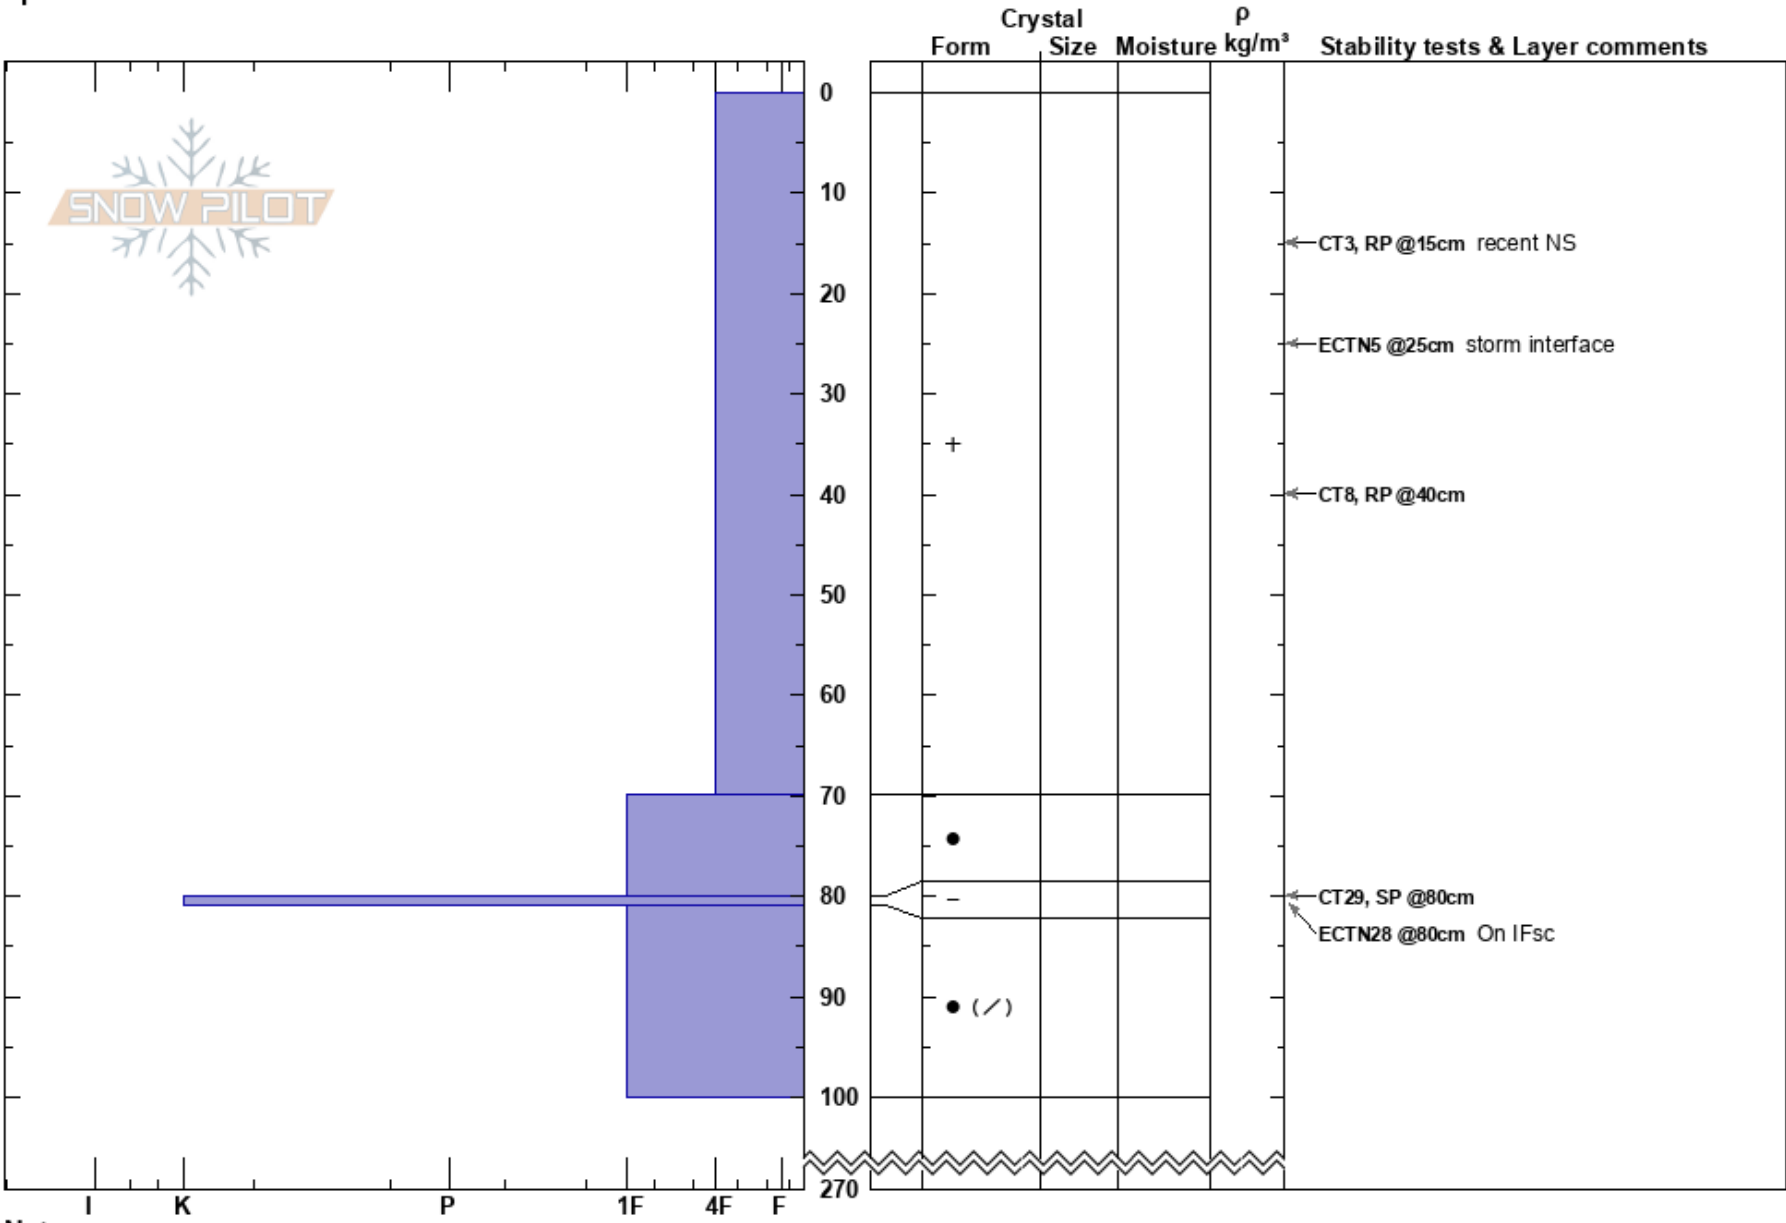

Farside Ridge
 Monashee
 BC
 Elevation: 1970 m
 Aspect: 200°
 Specifics:

luke stevens
 03/03/2017 - 14:30
 Co-ord:
 Slope Angle: 28°
 Wind Loading:

Stability:
 Air Temperature:
 Sky Cover:
 Precipitation:
 Wind:

HS:270 Layer Notes:

Notes: Sparse trees, 20m below ridge, in the burn