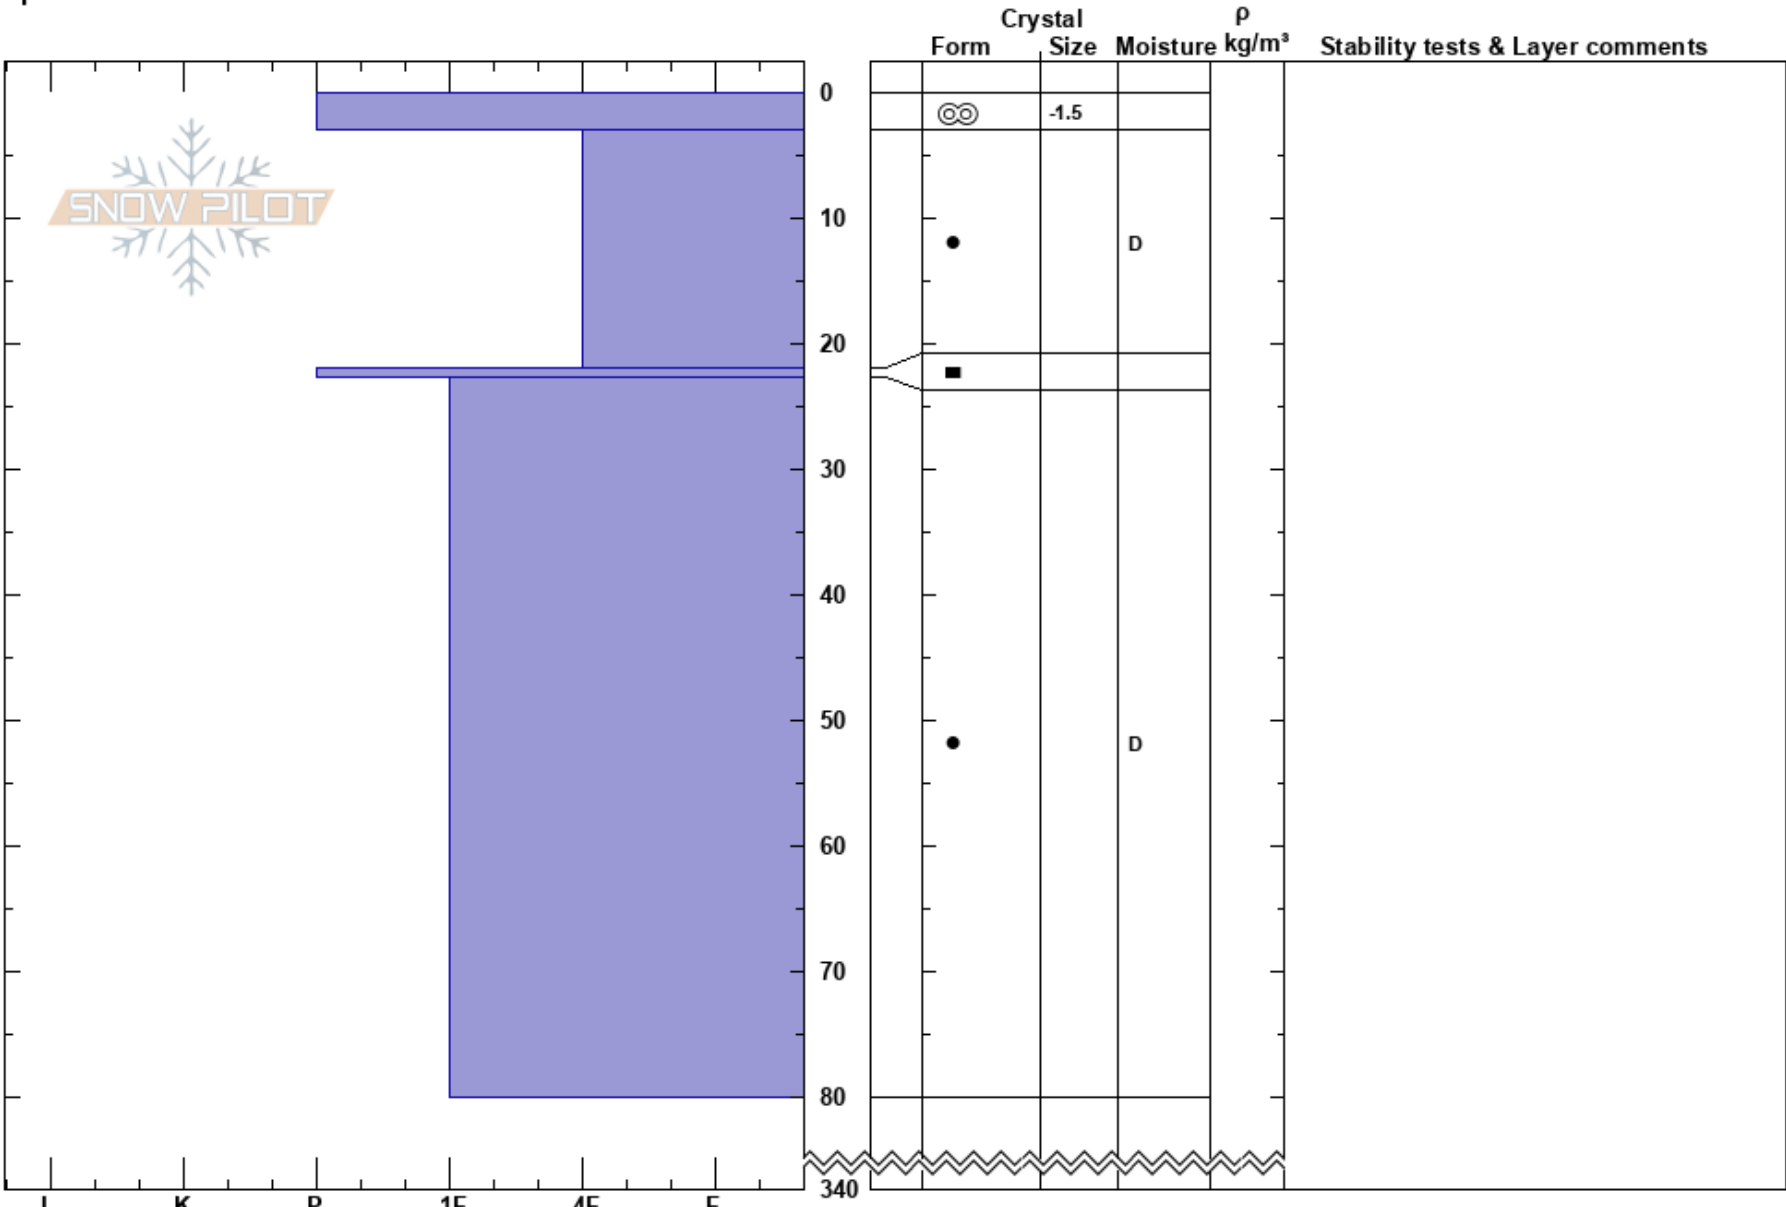

Negro Canyon
 Donner Pass Area
 CA
Elevation: 7200 ft
Aspect: 90°
Specifics:

Nick Schiestel
 03/04/2017 - 1:30pm
Co-ord: 39.34414N, -120.29330E
Slope Angle: 36°
Wind Loading: previous

Stability: Good **HS:**340 **Layer Notes:**
Air Temperature: 1.5°C
Sky Cover: BKN
Precipitation: NO
Wind: S Moderate

Notes: Wind loaded slope near ridge. Snow depth is greater than 340cm