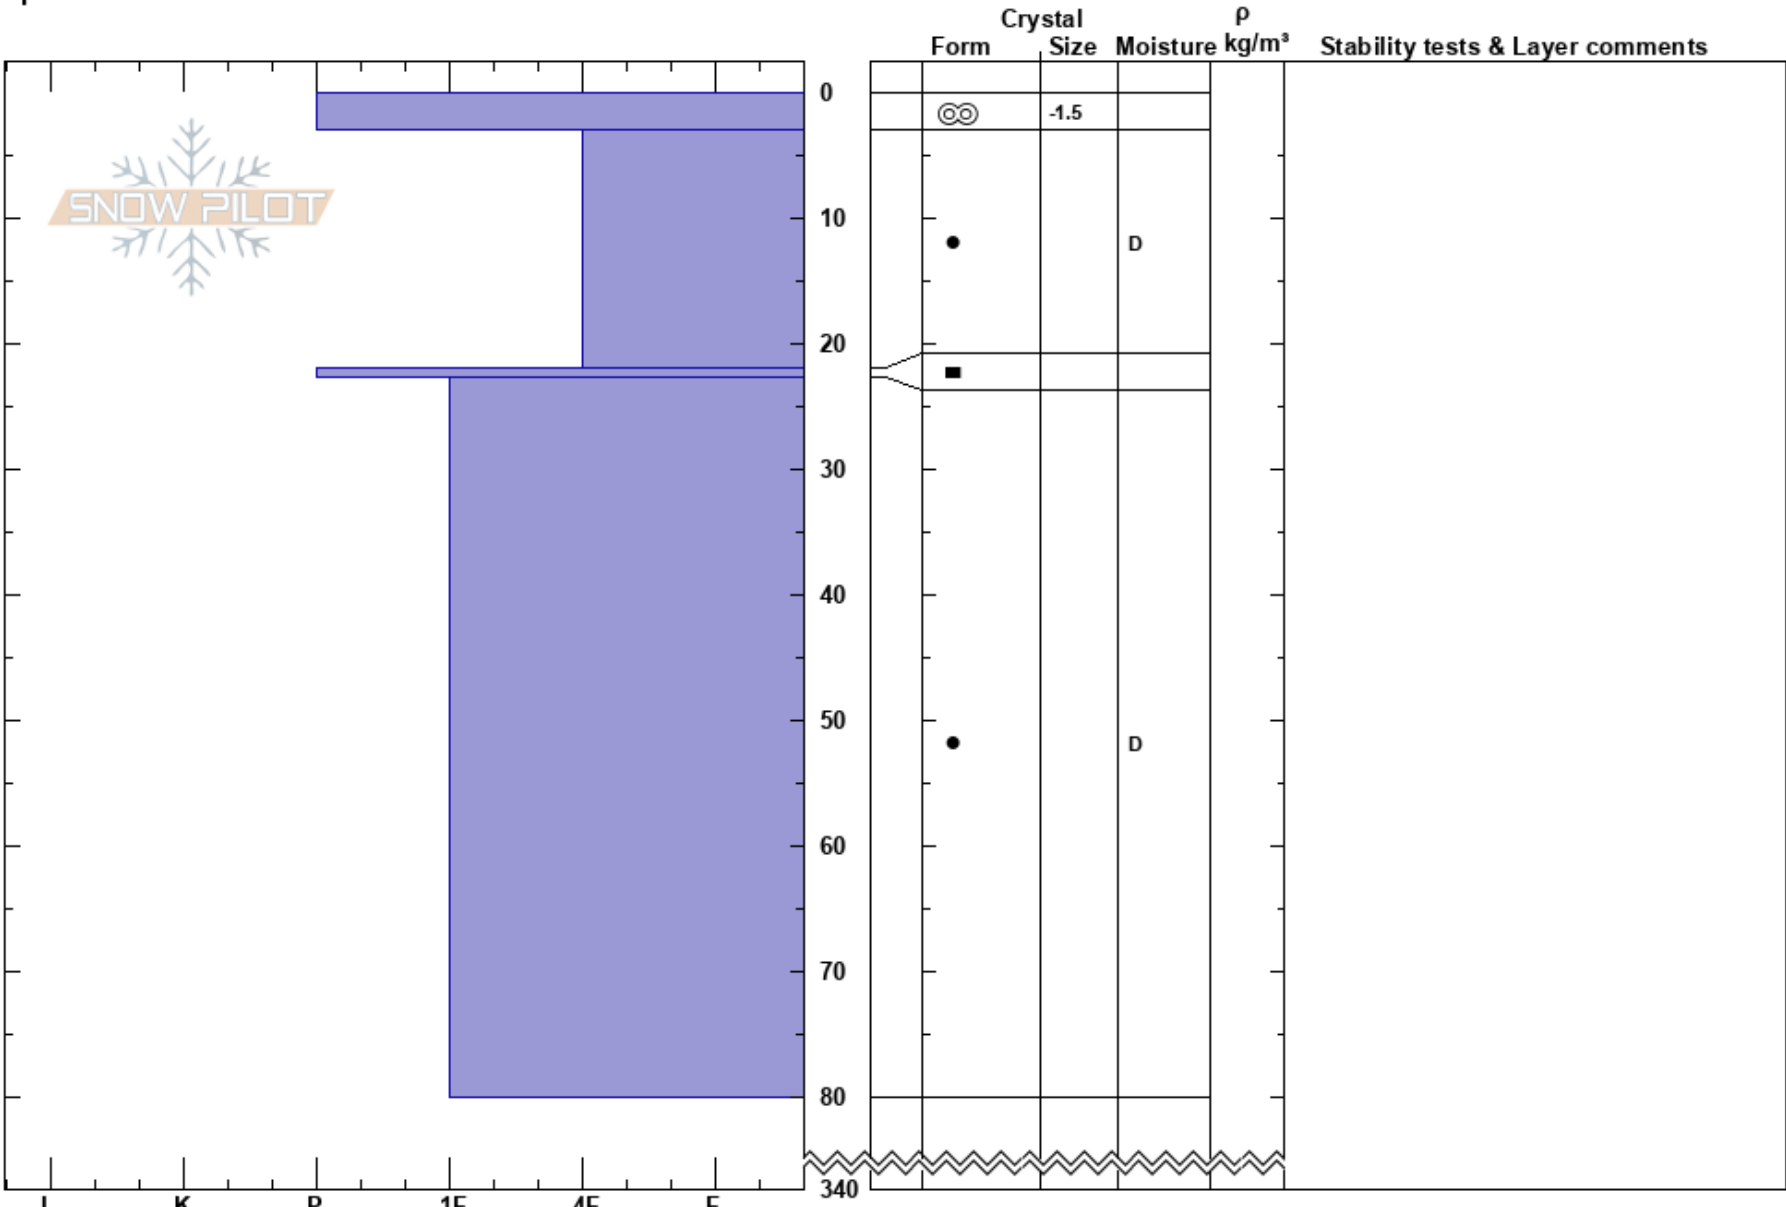

Negro Canyon  
 Donner Pass Area  
 CA  
**Elevation:** 7200 ft  
**Aspect:** 90°  
**Specifics:**

Nick Schiestel  
 03/04/2017 - 1:30pm  
**Co-ord:** 39.34414N, -120.29330E  
**Slope Angle:** 36°  
**Wind Loading:** previous

**Stability:** Good **HS:** 340 **Layer Notes:**  
**Air Temperature:** 1.5°C  
**Sky Cover:** BKN  
**Precipitation:** NO  
**Wind:** S Moderate

**Notes:** Wind loaded slope near ridge. Snow depth is greater than 340cm