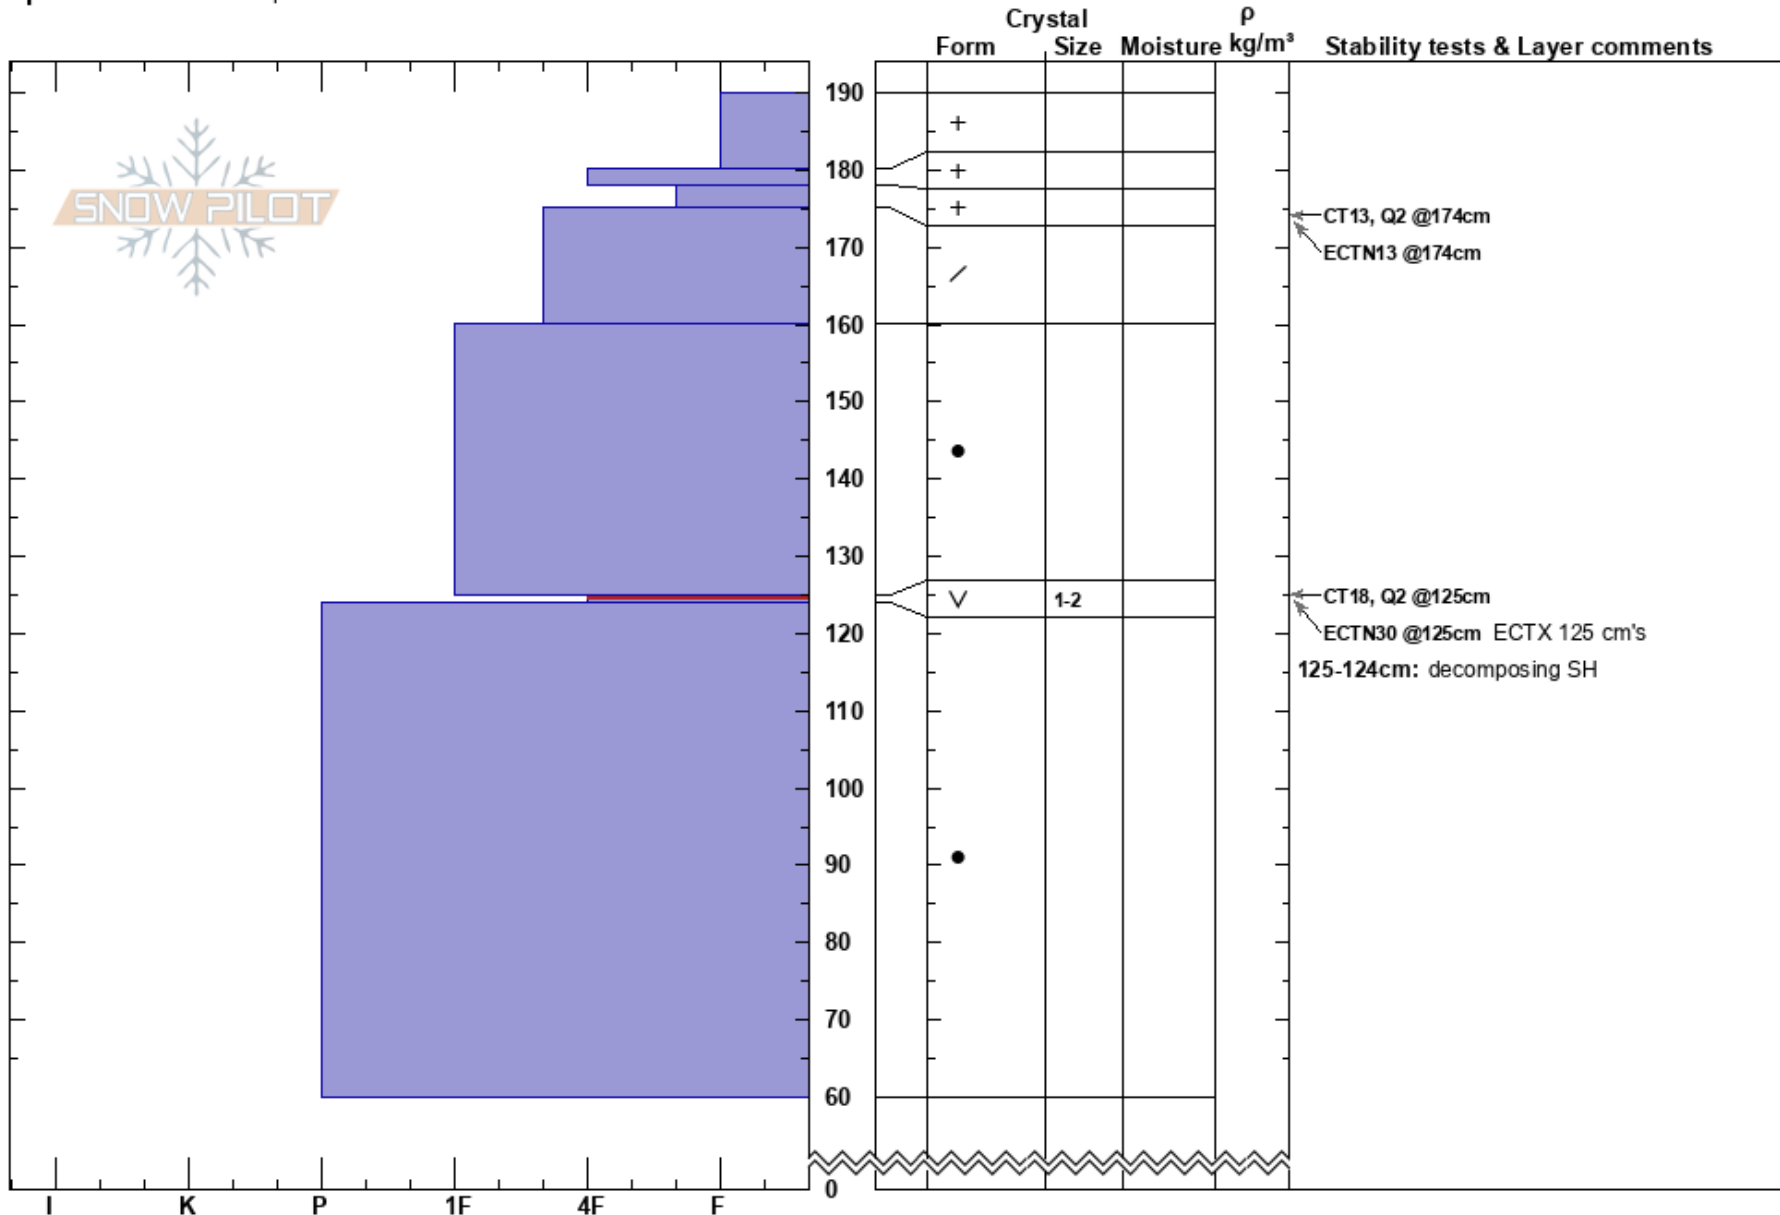

Hebgen Lake - 3/3/17  
 Lionhead Range  
 MT  
 Elevation: 8900 ft  
 Aspect: 69°  
 Specifics: We skied slope

Eric Knoff  
 03/03/2017 - 12:23pm  
 Co-ord:  
 Slope Angle: 33°  
 Wind Loading:

Stability: Good  
 Air Temperature: 0°C  
 Sky Cover: CLR  
 Precipitation: NO  
 Wind: SW Calm

HS: 190  
 Layer Notes:  
 125-124cm: decomposing SH  
 125-124cm: Problematic layer

Notes: