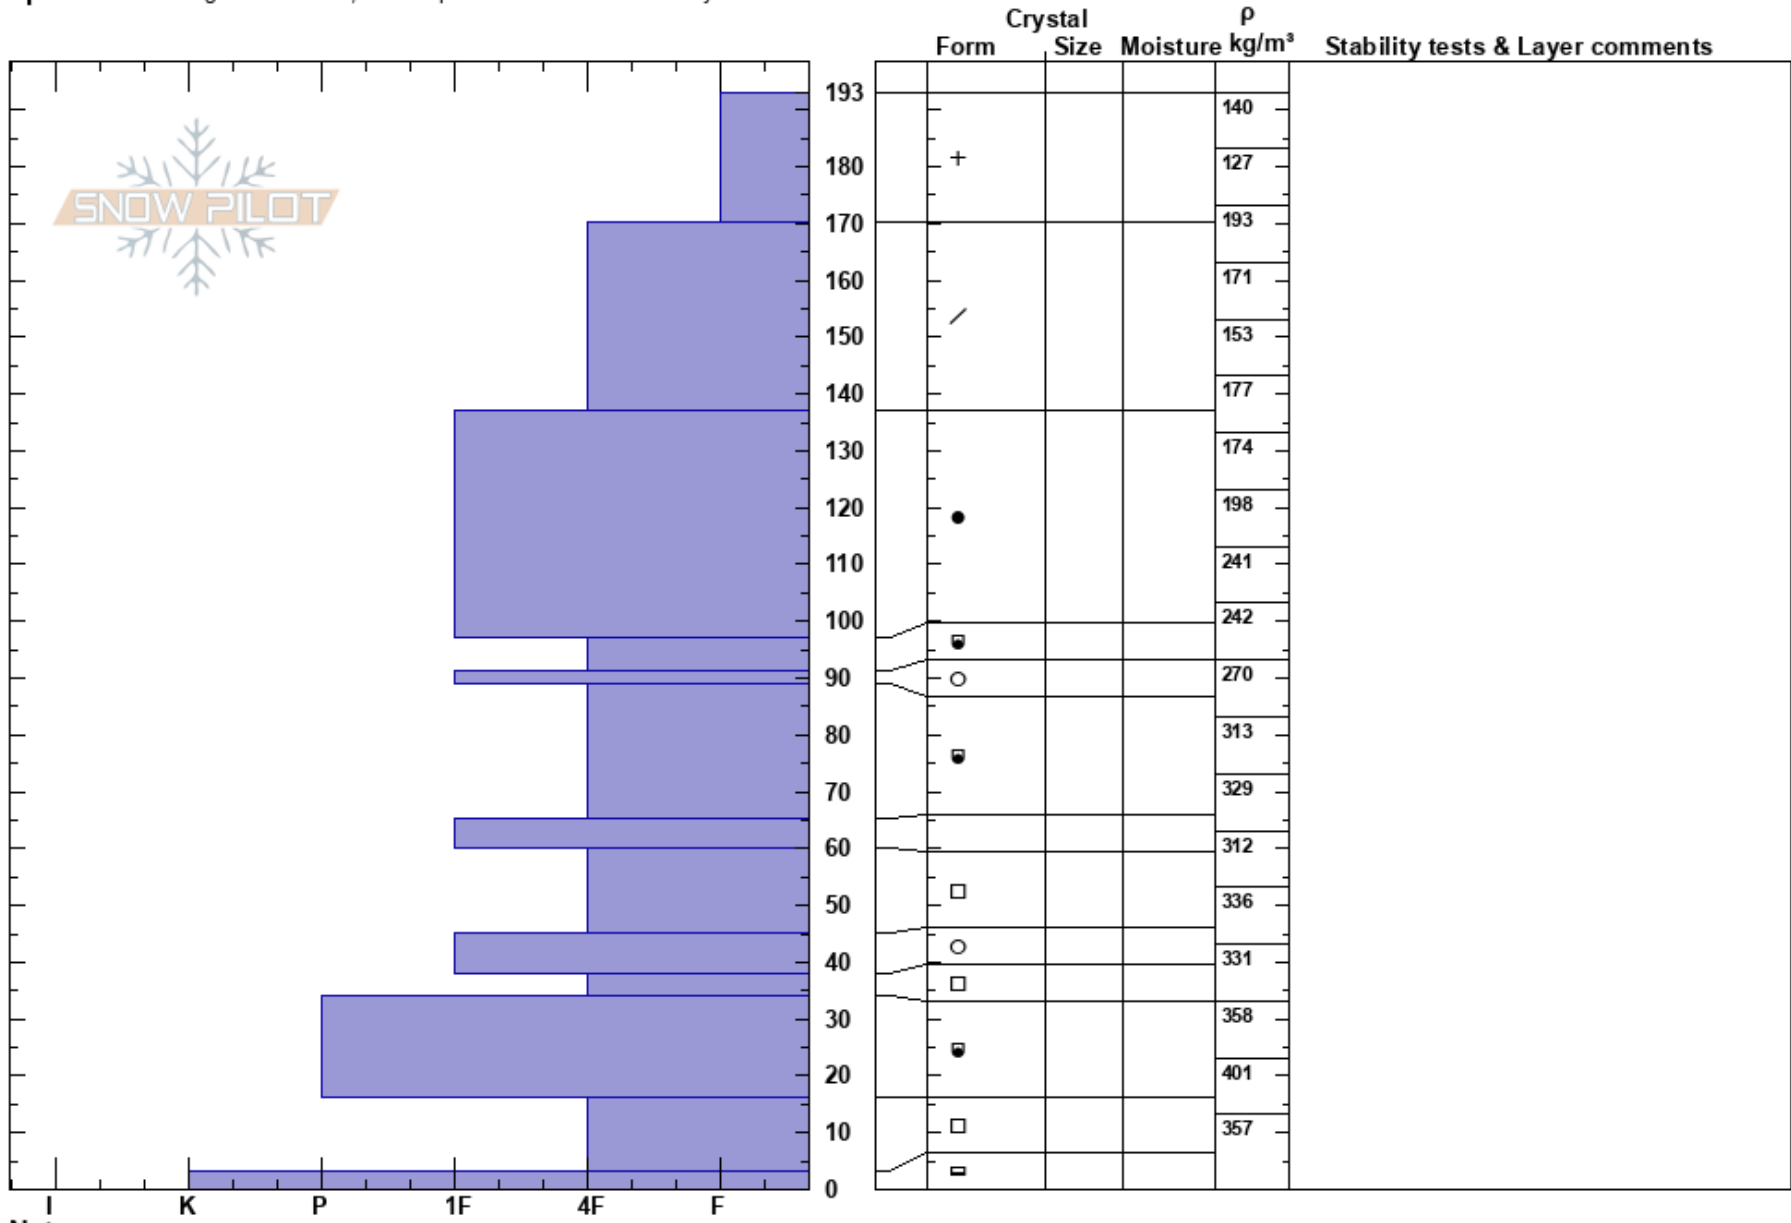

BB Alpine WS
 Bridger Range
 MT
 Elevation: 7416 ft
 Aspect:
 Specifics: Pit dug in a Ski Area; Pit is representative of backcountry

Chris Donahue
 02/09/2020 - 10:20am
 Co-ord: 45.82951N, -110.92316W
 Slope Angle: 0°
 Wind Loading:

Stability:
 Air Temperature:
 Sky Cover: SCT
 Precipitation: NO
 Wind: Moderate

HS: 193 Layer Notes:

Notes: Radar ground truth, no stability tests
 1000 cc wedge density cutter used, 10 cm vertical resolution