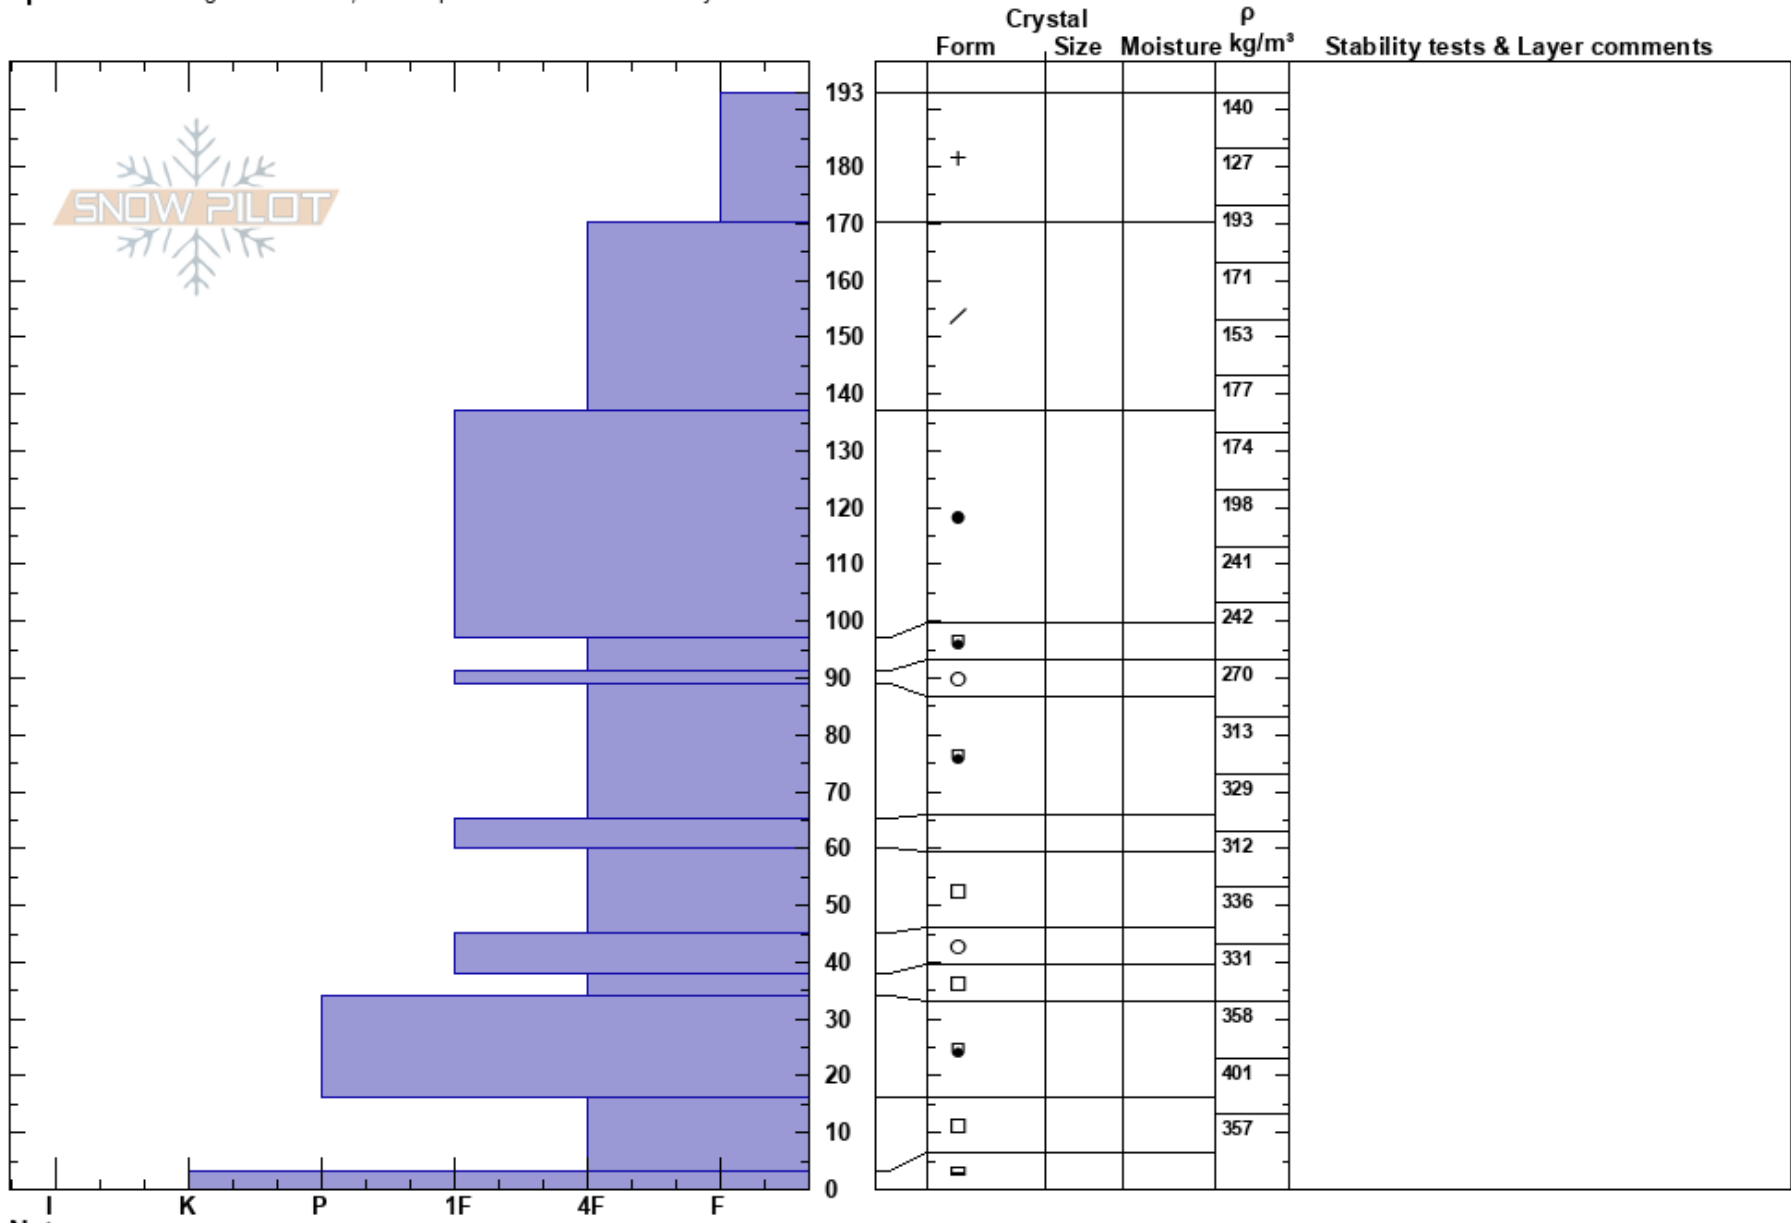

BB Alpine WS  
 Bridger Range  
 MT  
 Elevation: 7416 ft  
 Aspect:  
 Specifics: Pit dug in a Ski Area; Pit is representative of backcountry

Chris Donahue  
 02/09/2020 - 10:20am  
 Co-ord: 45.82951N, -110.92316W  
 Slope Angle: 0°  
 Wind Loading:

Stability:  
 Air Temperature:  
 Sky Cover: SCT  
 Precipitation: NO  
 Wind: Moderate

HS: 193 Layer Notes:

Notes: Radar ground truth, no stability tests  
 1000 cc wedge density cutter used, 10 cm vertical resolution