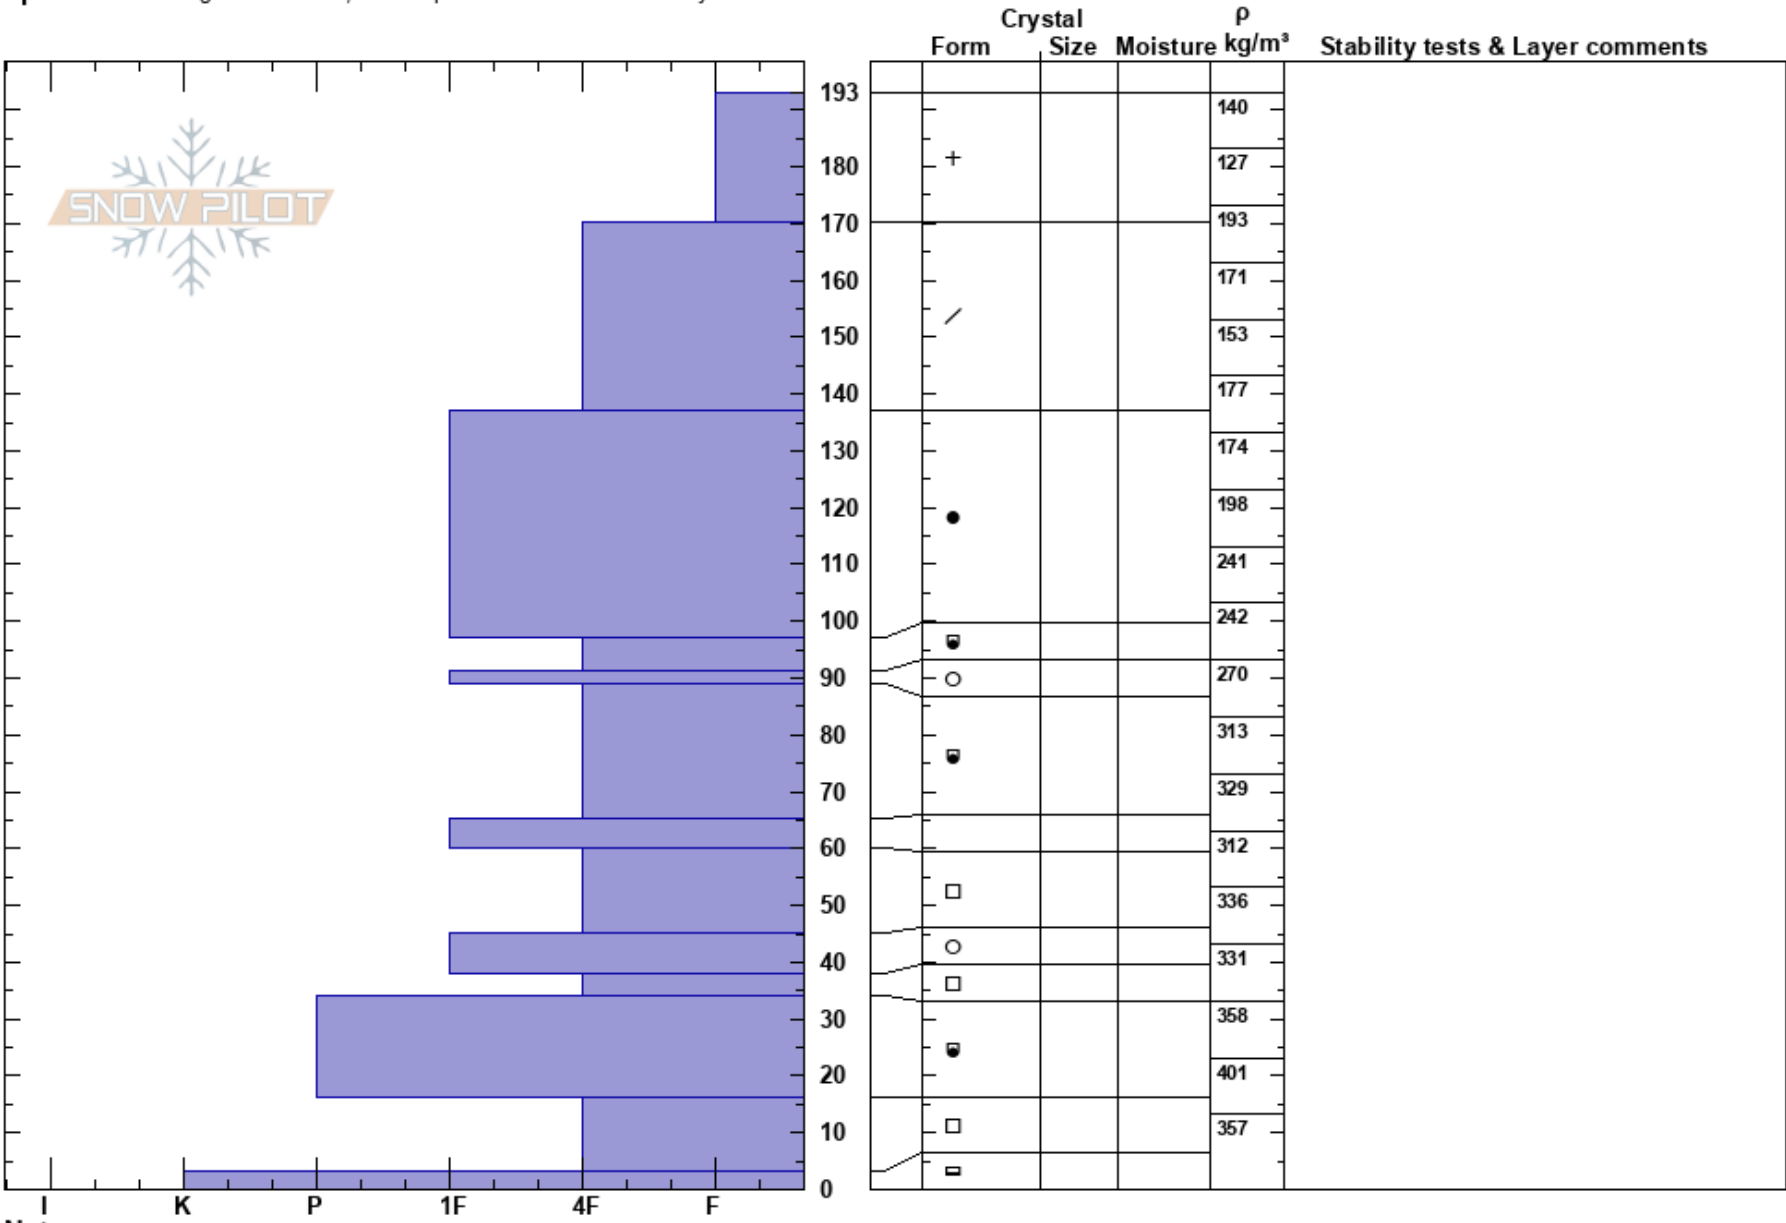

BB Alpine WS  
 Bridger Range  
 MT  
 Elevation: 7416 ft  
 Aspect:  
 Specifics: Pit dug in a Ski Area; Pit is representative of backcountry

Chris Donahue  
 02/09/2020 - 10:20am  
 Co-ord: 45.82951N, -110.92316W  
 Slope Angle: 0°  
 Wind Loading:

Stability:  
 Air Temperature:  
 Sky Cover: SCT  
 Precipitation: NO  
 Wind: Moderate

HS: 193 Layer Notes:

Notes: Radar ground truth, no stability tests  
 1000 cc wedge density cutter used, 10 cm vertical resolution