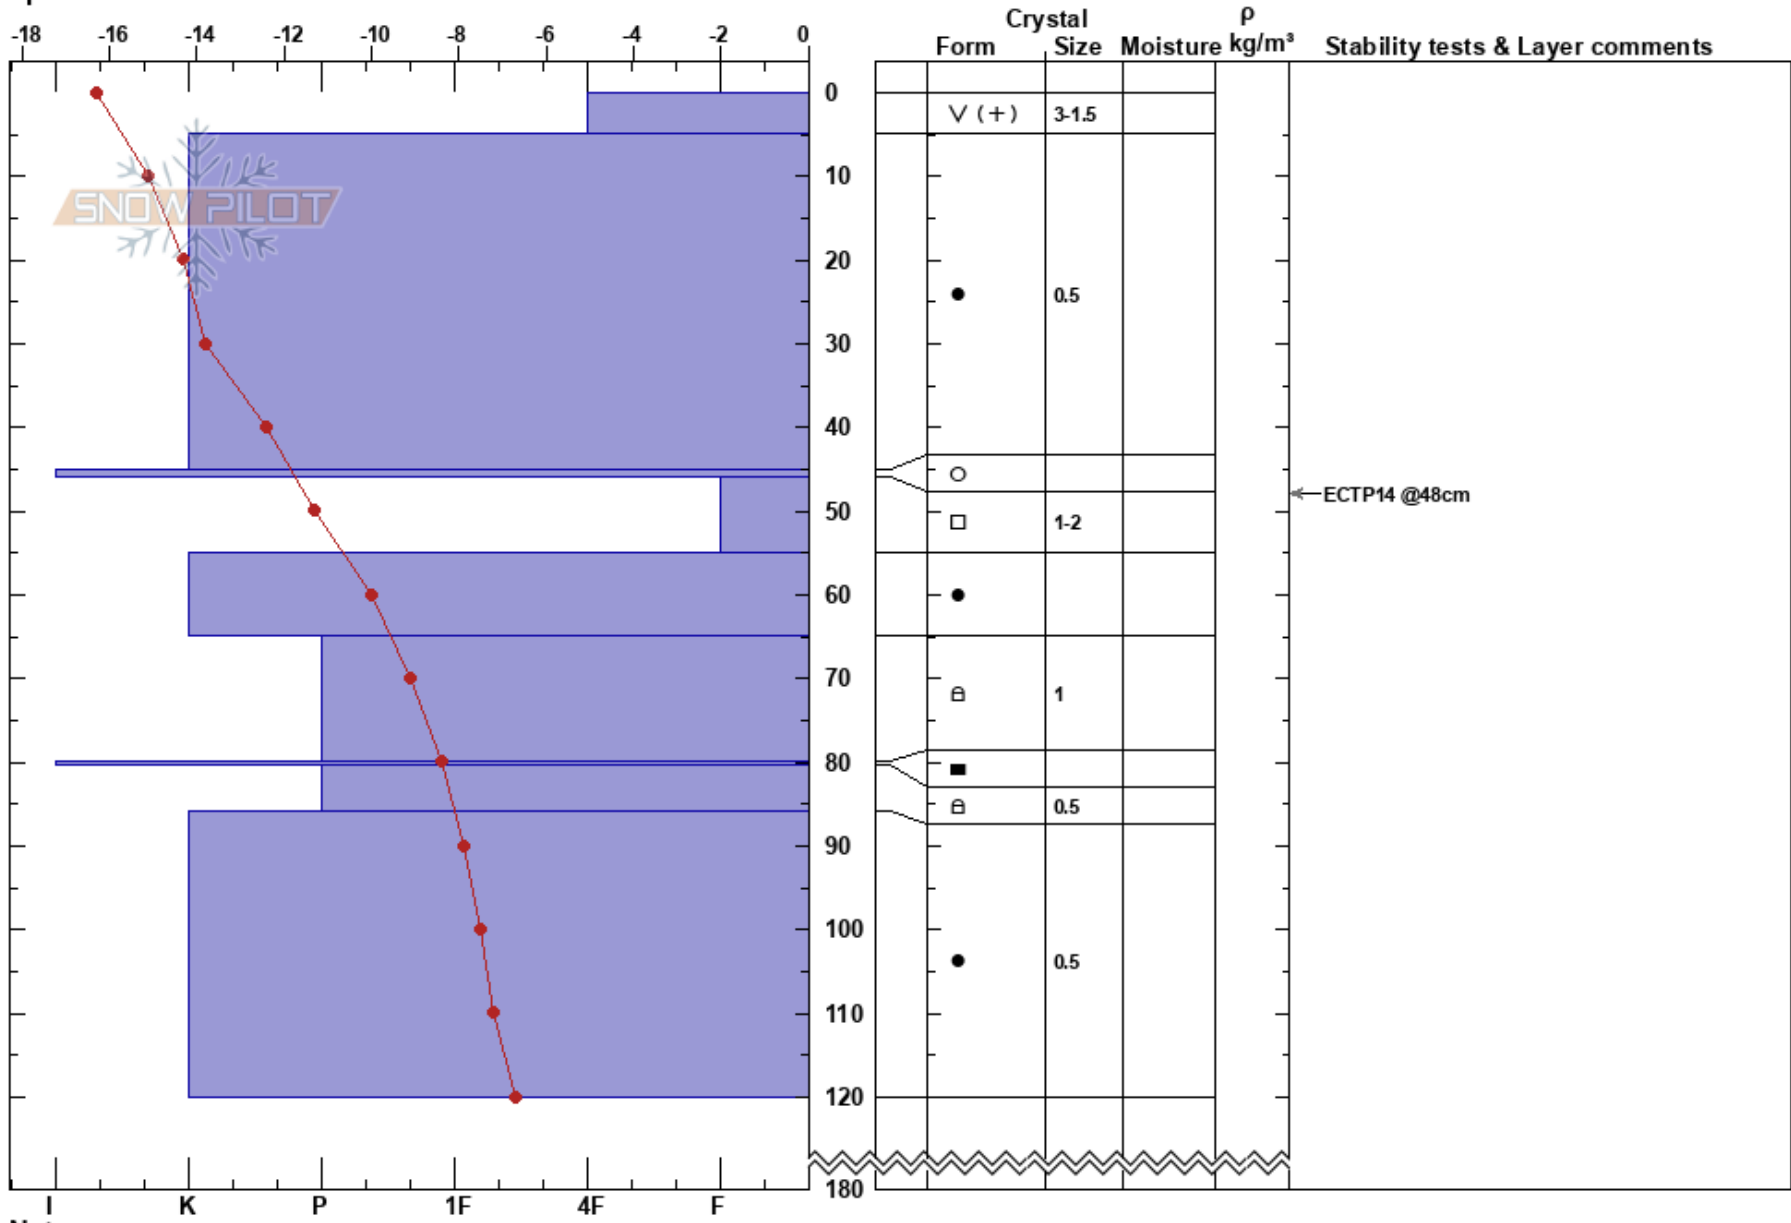

nordsida toppen 1391  
 Björkliden  
 Sweden  
**Elevation:** 1310 m  
**Aspect:** 20°  
**Specifics:**

Christian Pettersson  
 04/03/2017 - 11:40  
**Co-ord:**  
**Slope Angle:** 24°  
**Wind Loading:** previous

**Stability:**  
**Air Temperature:** -11.2°C **PF:** 5 **HS:** 180 **Layer Notes:** 46-55cm: Problematic layer  
**Sky Cover:** FEW  
**Precipitation:** NO  
**Wind:** Calm

Notes: