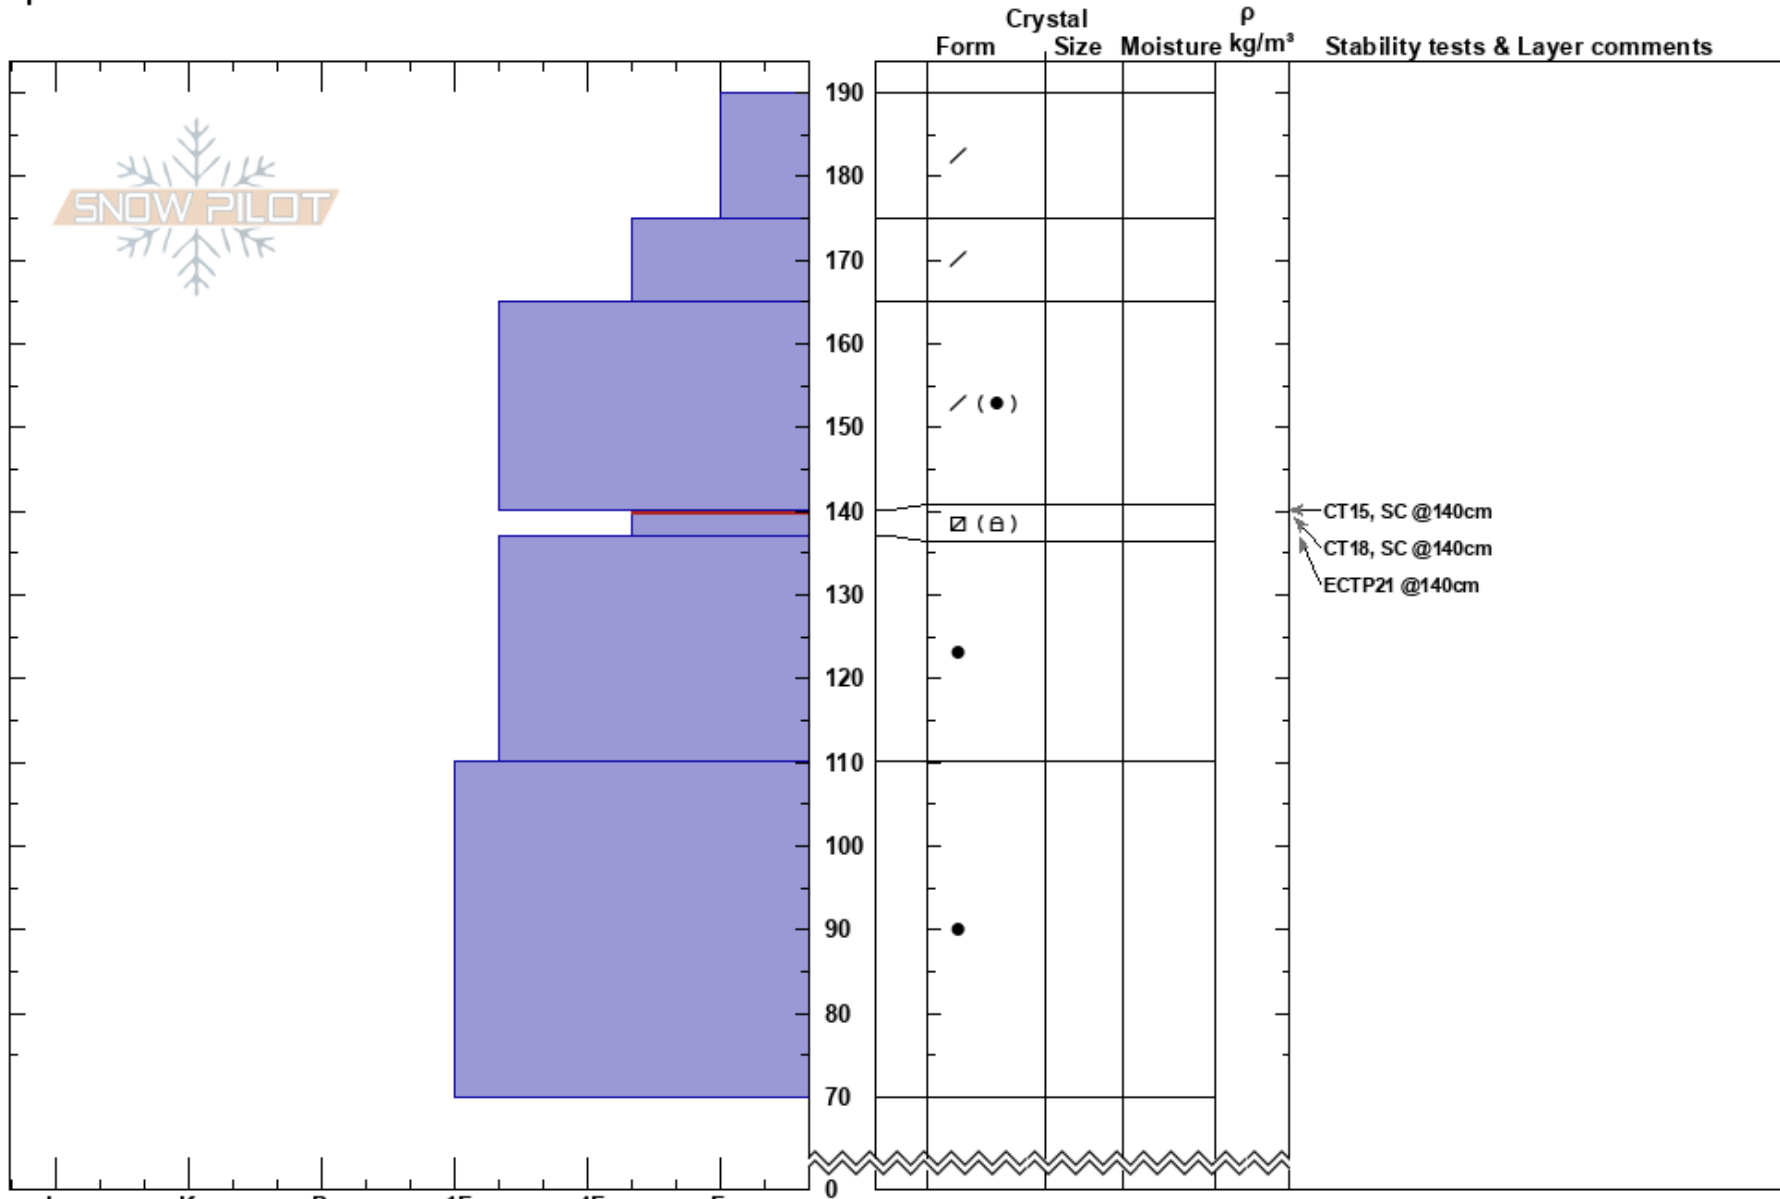

Soul trees
 San Juan Range
 CO
 Elevation: 11500 ft
 Aspect: 45°
 Specifics:

Jeff Davis
 03/03/2017 - 1:00pm
 Co-ord: 37.85873N, -107.74429W
 Slope Angle: 30°
 Wind Loading: no

Stability:
 Air Temperature: -1°C
 Sky Cover: CLR
 Precipitation: NO
 Wind: S Calm

HS: 190
 PF: 50
 140-137cm: Problematic layer

Notes: