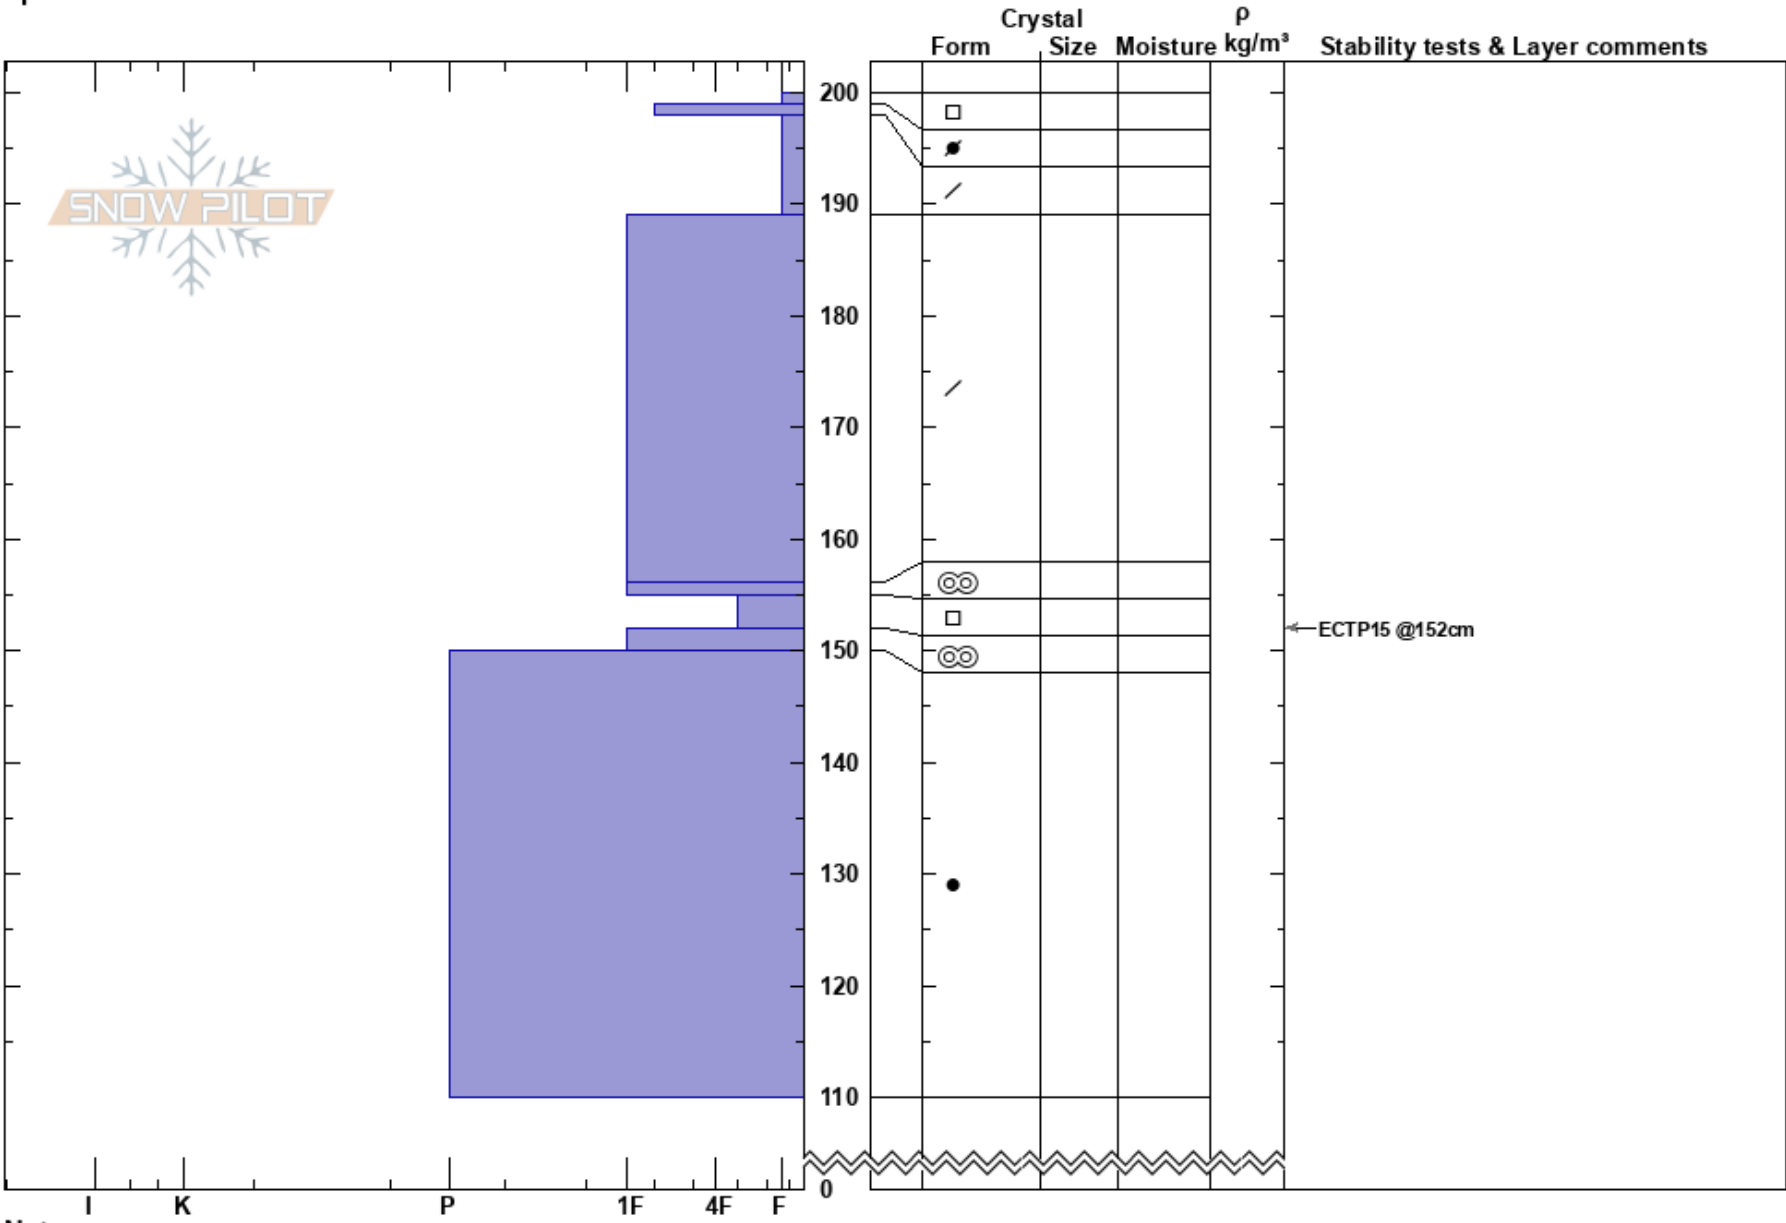

Gore Range  
 Gore Range  
 CO  
 Elevation: 11200 ft  
 Aspect: 90°  
 Specifics:

Jason Konigsberg  
 03/03/2017 - 12:00pm  
 Co-ord: 39.67052N, -106.29452W  
 Slope Angle: 30°  
 Wind Loading:

Stability:  
 Air Temperature:  
 Sky Cover:  
 Precipitation:  
 Wind:

HS:200 Layer Notes:

Notes: