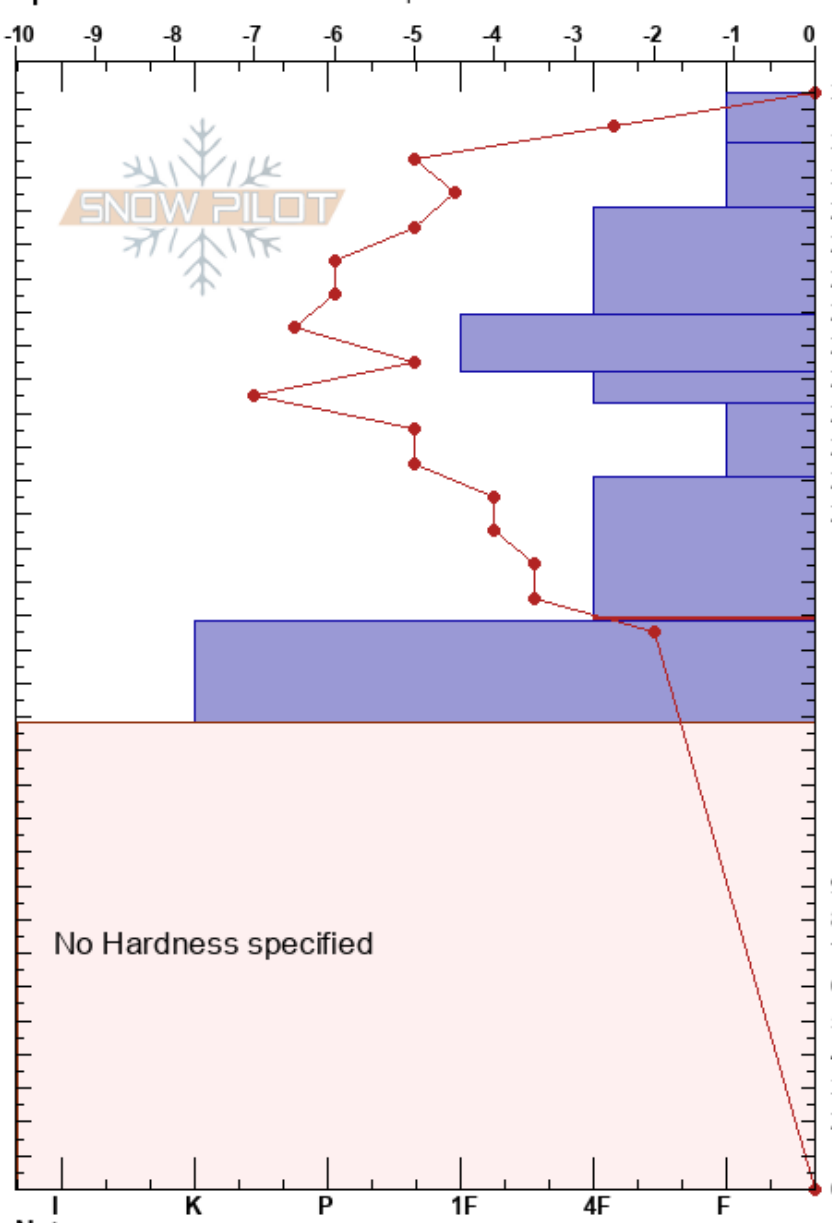

Seeley Lake  
 Missions  
 MT  
 Elevation: 6214 ft  
 Aspect: 45°  
 Specifics: Snowmobile tracks on slope

Travis Craft  
 03/03/2017 - 10:34am  
 Co-ord: 47.23723N, -113.69457W  
 Slope Angle: 31°  
 Wind Loading: previous

Stability:  
 Air Temperature: 2°C  
 Sky Cover: FEW  
 Precipitation: NO  
 Wind: W Moderate

HS:325  
 PF: 70  
 211-168cm: Problematic layer

Depth (cm)	Crystal		Moisture	$\rho$ kg/m <sup>3</sup>	Stability tests & Layer comments
	Form	Size			
325					
310	+ (X)				ECTN4 @310cm
300	+				CT3, Q3 @310cm
290					
280	/				
270	/				
260	/				
250	/				
240	/				
230	/				
220	/				
210					ECTP26 @211cm
200					CT24, Q2 @211cm
190	•				
180					
170					
160	⊙⊙				
150					
140					
130					
120					
110					
100					
90					
80					
70					
60					
50					
40					
30					
20					
10					
0					