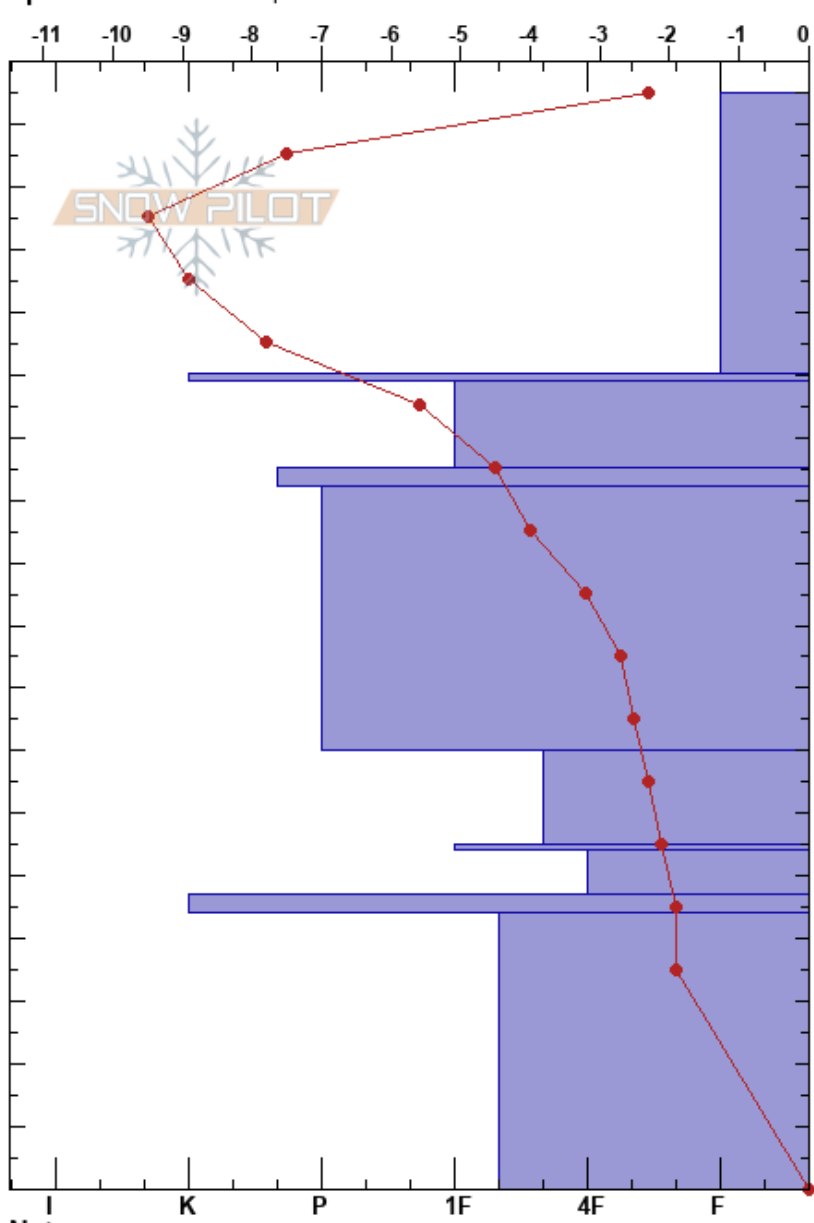

Near the Nipple
 Bridger Range
 MT
 Elevation: 7500 ft
 Aspect: SE
 Specifics: We skied slope

Zachary Miller
 02/04/2020 - 12:45pm
 Co-ord: 45.83780N, -110.93600W
 Slope Angle: 27°
 Wind Loading:

Stability: Fair
 Air Temperature: -12°C
 Sky Cover: CLR
 Precipitation: NO
 Wind: Calm

HS: 175
 Layer Notes:
 55-54cm: decomposing
 54-47cm: Problematic layer

Crystal Form	Crystal Size	Moisture	ρ kg/m ³	Stability tests & Layer comments
+			108	
			72	
+ (/)			84	
			140	← ECTN5 @145cm
			188	← ECTN12 @135cm
=			188	← ECTN16 @130cm below crust
⊖	0.5		216	
⊙ (⊚)	1		208	← ECTN28 @113cm below crust
			252	
⊖	0.5		228	
			248	
			248	
□	1-1.5		260	
⊙			260	55-54cm: decomposing
□	3		260	
■			264	
			312	
□ (^)	2-4 (3)		316	
			328	