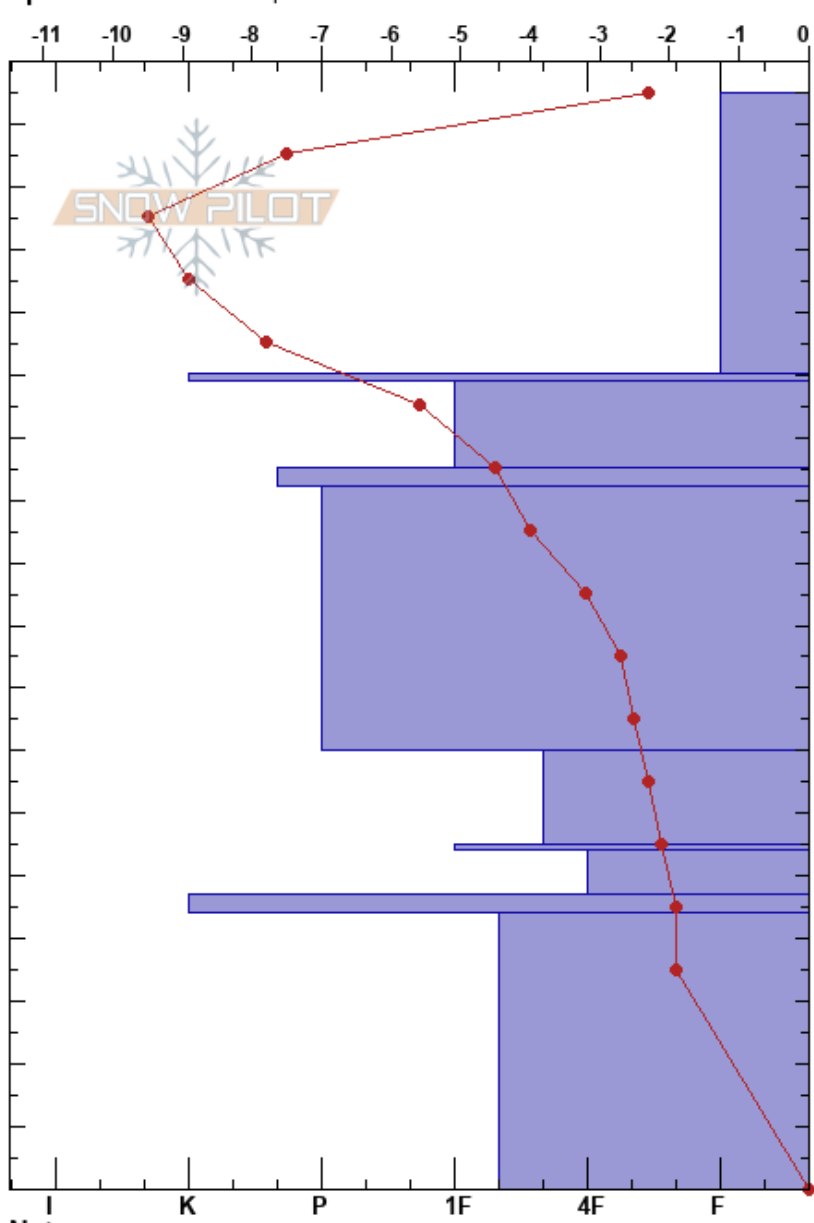

Near the Nipple  
 Bridger Range  
 MT  
 Elevation: 7500 ft  
 Aspect: SE  
 Specifics: We skied slope

Zachary Miller  
 02/04/2020 - 12:45pm  
 Co-ord: 45.83780N, -110.93600W  
 Slope Angle: 27°  
 Wind Loading:

Stability: Fair  
 Air Temperature: -12°C  
 Sky Cover: CLR  
 Precipitation: NO  
 Wind: Calm

HS: 175  
 Layer Notes:  
 55-54cm: decomposing  
 54-47cm: Problematic layer

Crystal Form	Crystal Size	Moisture	$\rho$ kg/m <sup>3</sup>	Stability tests & Layer comments
+			108	
			72	
+ ( / )			84	
			140	← ECTN5 @145cm
			188	← ECTN12 @135cm
=			188	← ECTN16 @130cm below crust
⊖	0.5		216	
⊙ ( ⊚ )	1		208	← ECTN28 @113cm below crust
			252	
⊖	0.5		228	
			248	
			248	
□	1-1.5		260	
⊙			260	55-54cm: decomposing
□	3		260	
■			264	
			312	
□ ( ^ )	2-4 (3)		316	
			328	