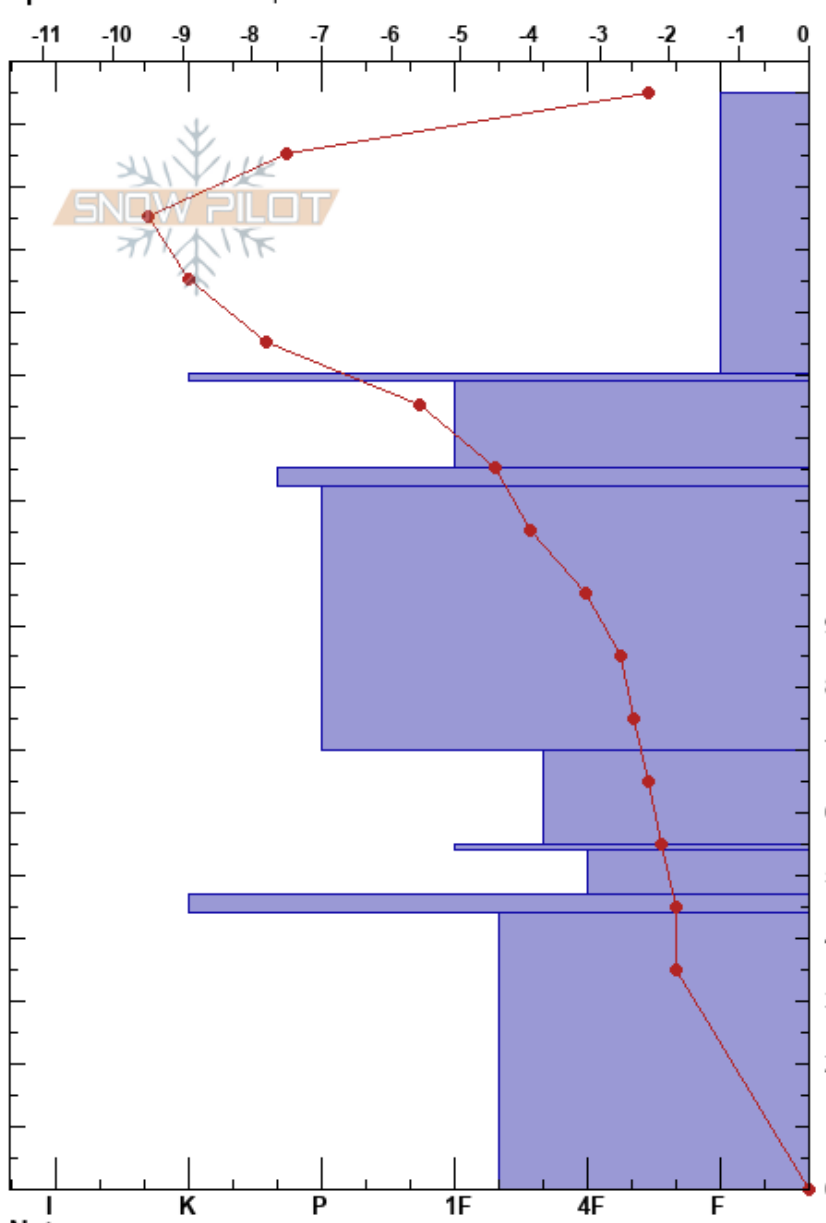

Near the Nipple
 Bridger Range
 MT
 Elevation: 7500 ft
 Aspect: SE
 Specifics: We skied slope

Zachary Miller
 02/04/2020 - 12:45pm
 Co-ord: 45.83780N, -110.93600W
 Slope Angle: 27°
 Wind Loading:

Stability: Fair
 Air Temperature: -12°C
 Sky Cover: CLR
 Precipitation: NO
 Wind: Calm

HS: 175
 Layer Notes:
 55-54cm: decomposing
 54-47cm: Problematic layer

Form	Crystal Size	Moisture	ρ kg/m ³	Stability tests & Layer comments
+			108	
			72	
+ (/)			84	
			140	← ECTN5 @145cm
			188	← ECTN12 @135cm
=			188	← ECTN16 @130cm below crust
⊖	0.5		216	
⊙ (⊚)	1		208	← ECTN28 @113cm below crust
			252	
⊖	0.5		228	
			248	
			248	
□	1-1.5		260	
⊙			260	55-54cm: decomposing
□	3		260	
■			264	
			312	
□ (^)	2-4 (3)		316	
			328	