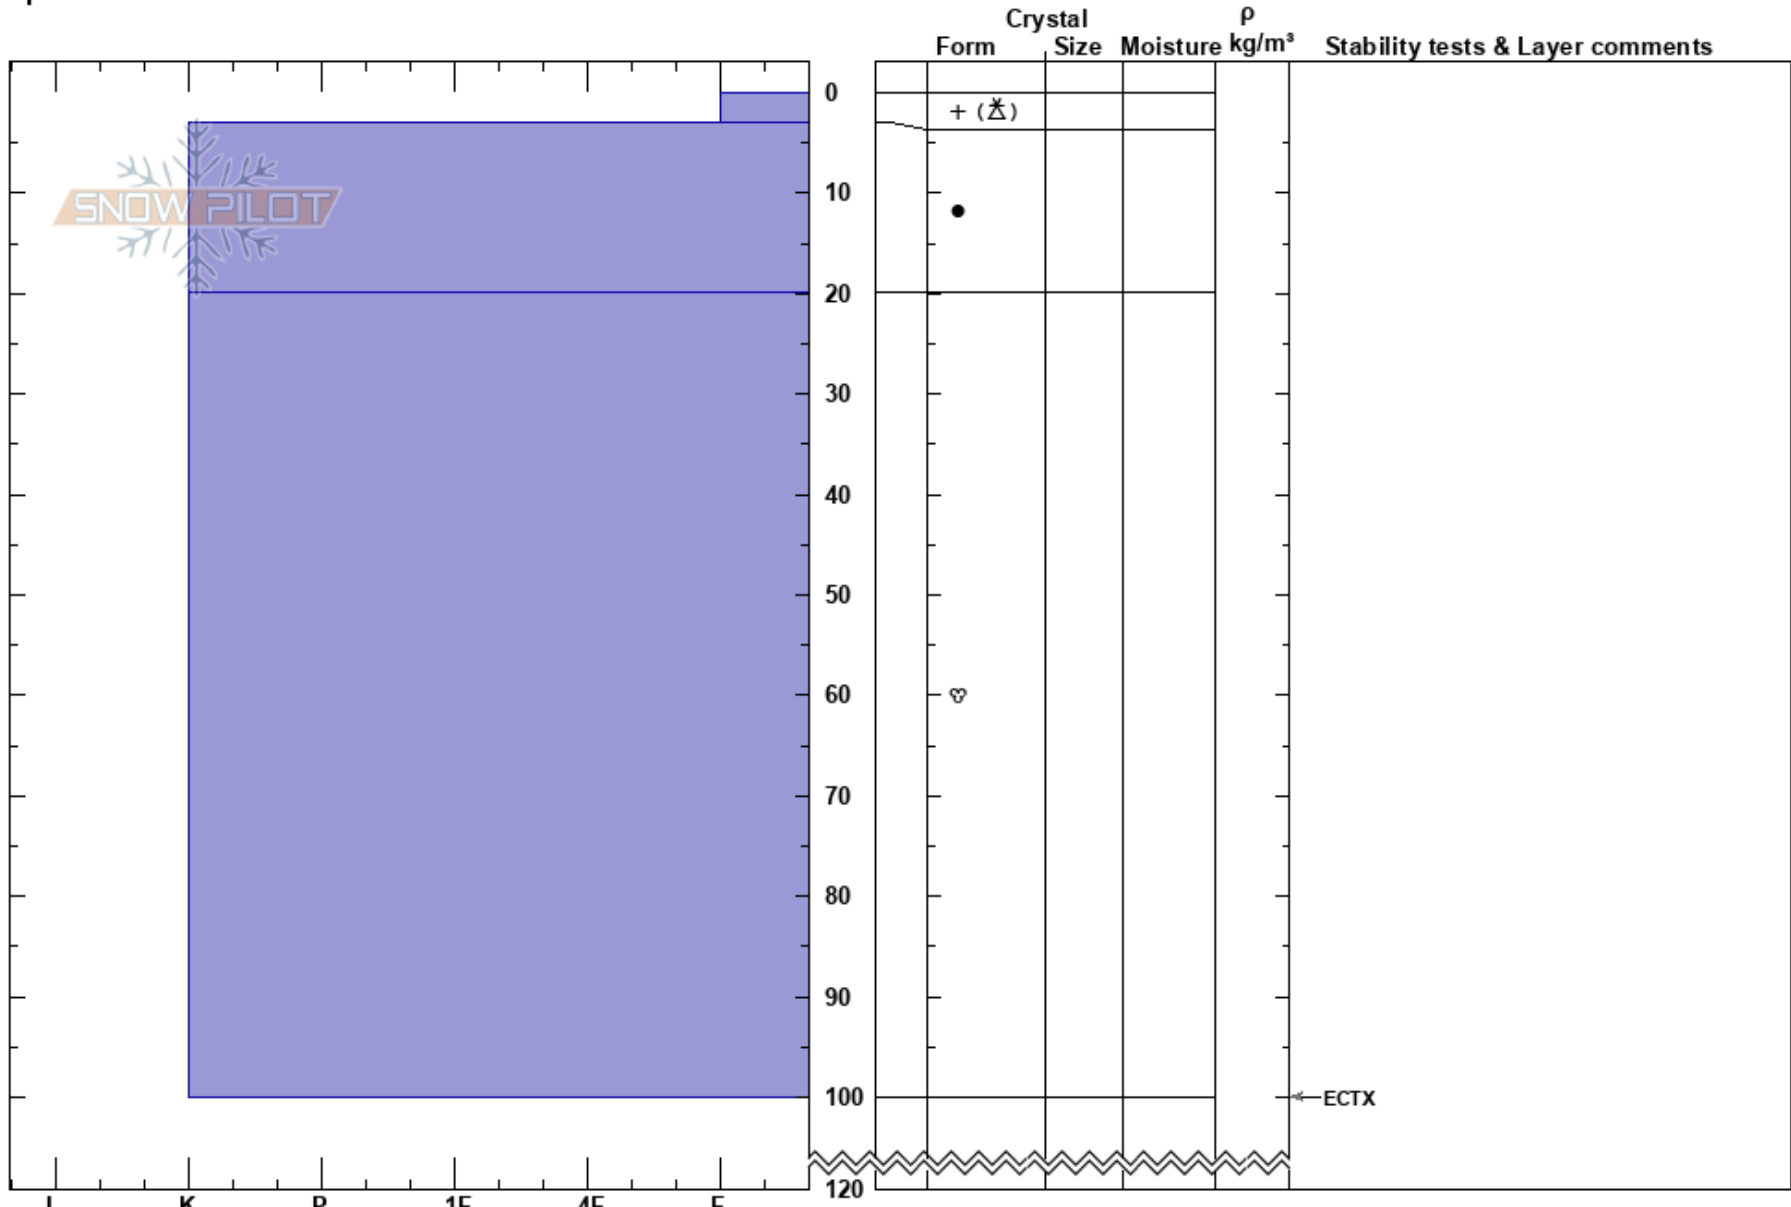

2017 03 Bjørselv nordv  
 Finnmark  
 Norway  
 Elevation: 334 m  
 Aspect: 0°  
 Specifics:

Aanon Clausen  
 03/03/2017 - 12:00  
 Co-ord:  
 Slope Angle: 20°  
 Wind Loading: yes

Stability: Good HS: 120  
 Air Temperature: -3°C PF: 10  
 Sky Cover: SCT  
 Precipitation: S5  
 Wind: N Moderate

Layer Notes:

Notes: Snowshowers wind increasing windloading throughout the day with northerly winds