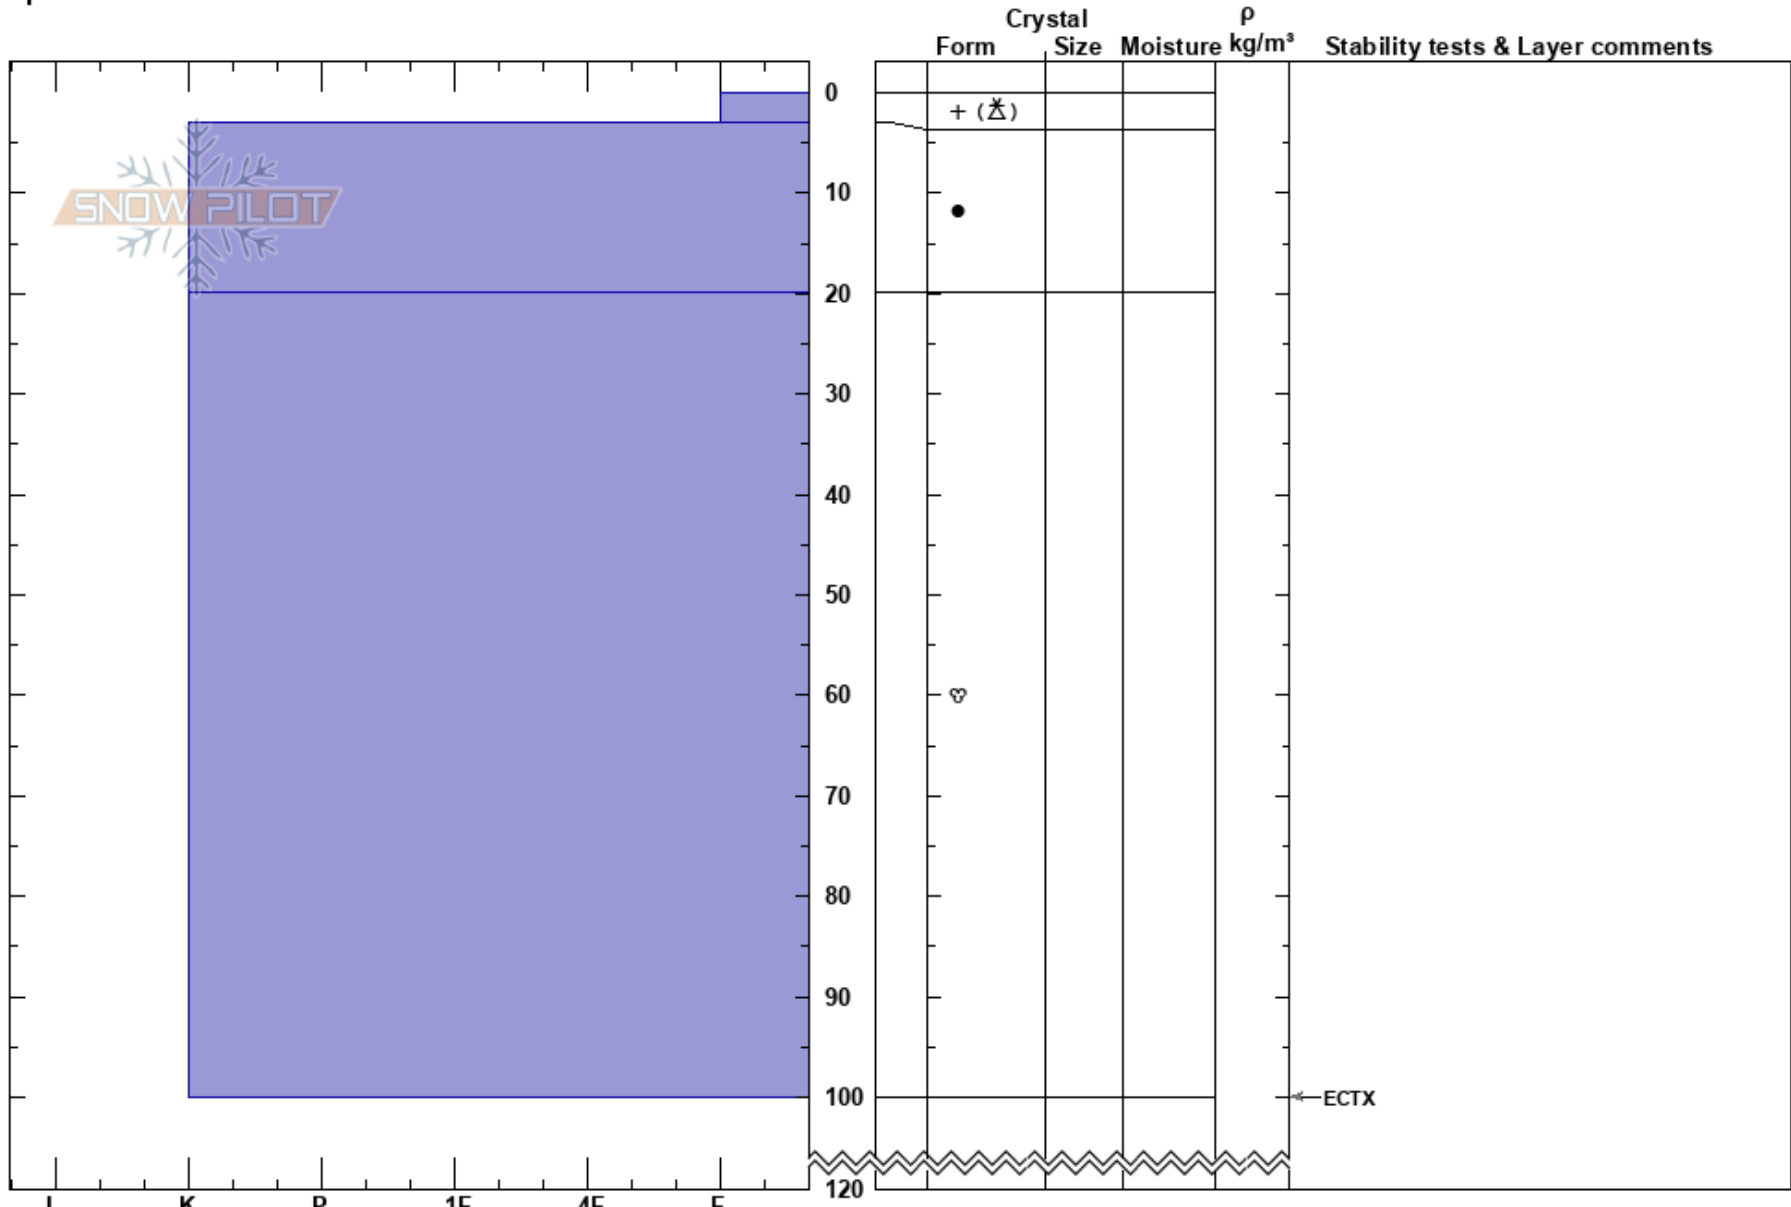

2017 03 Bjørselv nordv
 Finnmark
 Norway
 Elevation: 334 m
 Aspect: 0°
 Specifics:

Aanon Clausen
 03/03/2017 - 12:00
 Co-ord:
 Slope Angle: 20°
 Wind Loading: yes

Stability: Good HS: 120
 Air Temperature: -3°C PF: 10
 Sky Cover: SCT
 Precipitation: S5
 Wind: N Moderate

Layer Notes:

Notes: Snowshowers wind increasing windloading throughout the day with northerly winds