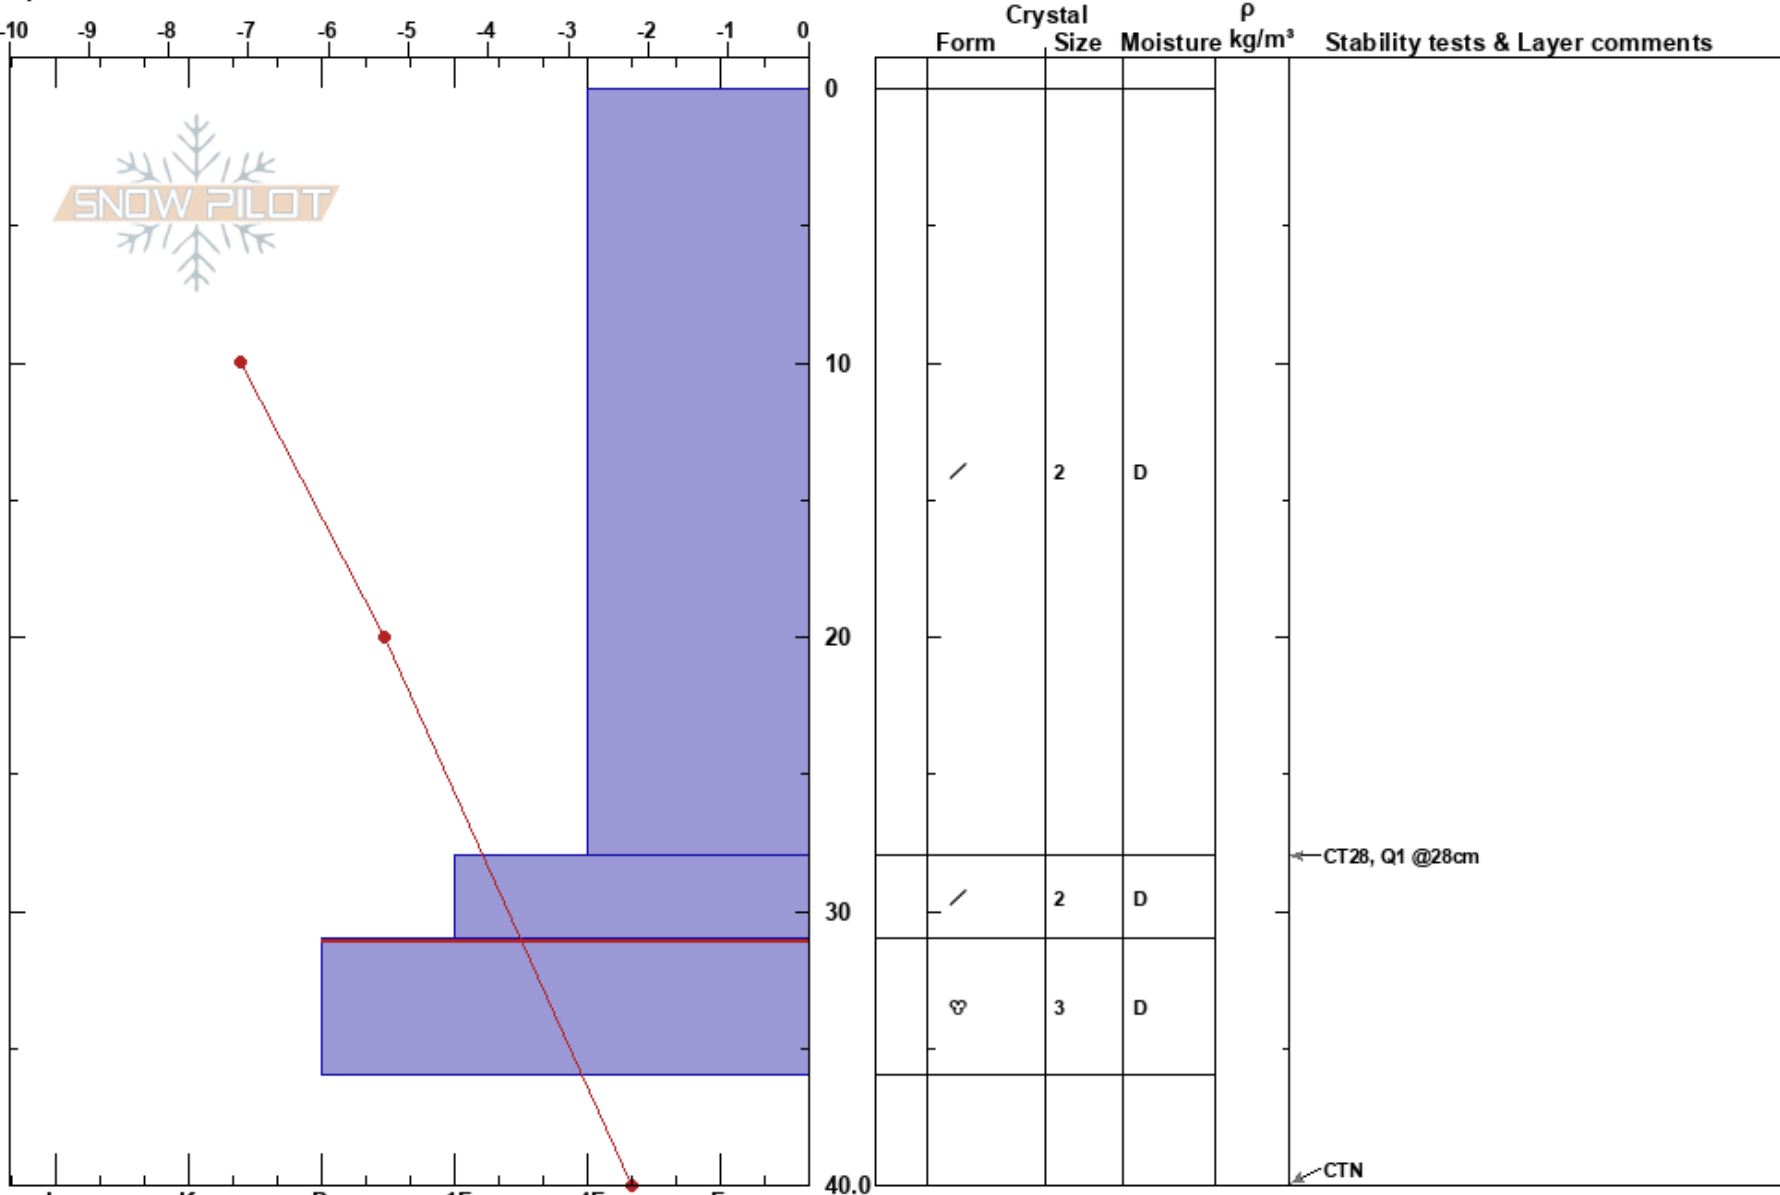

31-36cm: Problematic layer

Iceland

Co-ord:

Sky Cover: FEW

Elevation:

Slope Angle:

Precipitation: NO

Aspect:

Wind Loading: previous

Wind: NE Calm

Specifics: Pit dug in a Ski Area; Recent avalanche activity on similar slopes; Ski tracks on slope

Notes:

I K P 1F 4F F